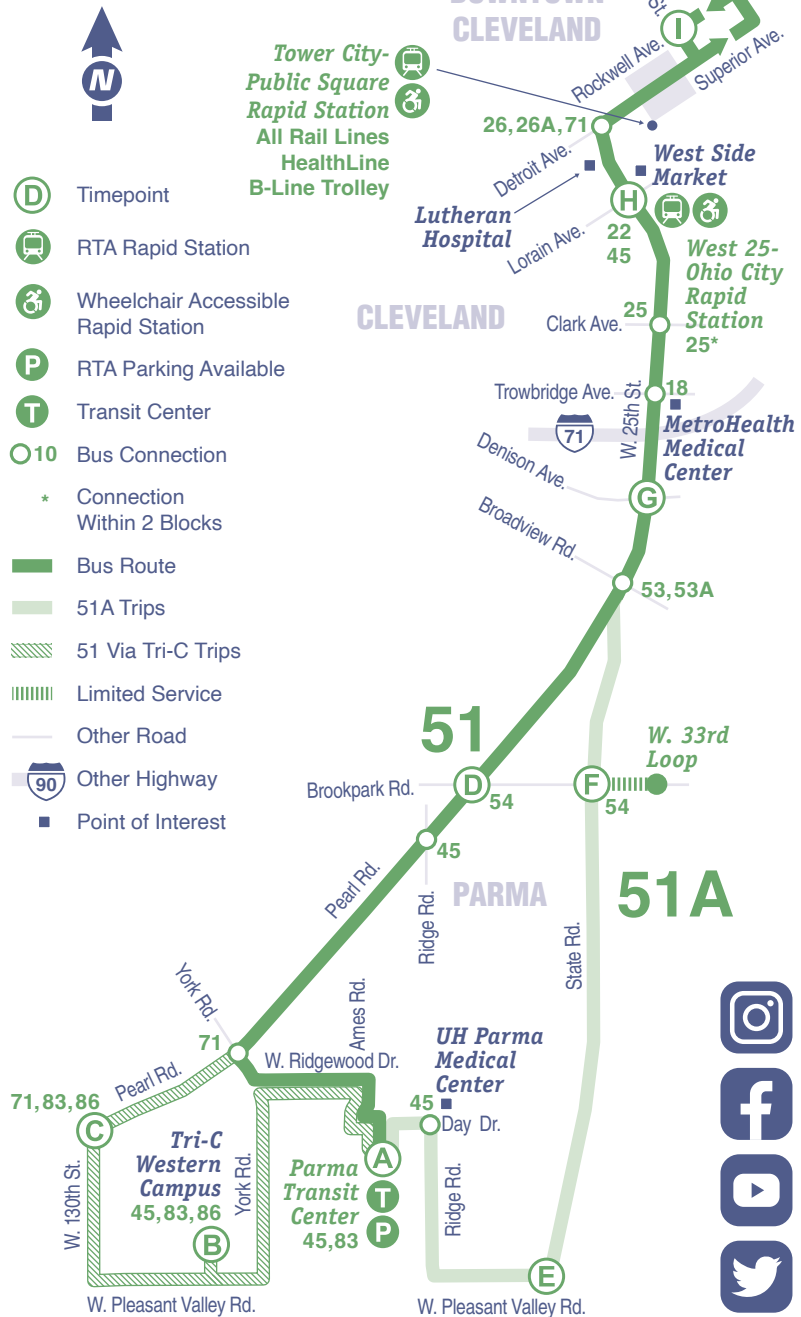

51-51A

51 METROHEALTH LINE MONDAY THROUGH FRIDAY

NORTHBOUND

SOUTHBOUND

Parma Transit Center and Tri-C West to Downtown

Downtown to Tri-C West and Parma Transit Center

- Timepoint
- RTA Rapid Station
- Wheelchair Accessible Rapid Station
- RTA Parking Available
- Transit Center
- Bus Connection
- Connection Within 2 Blocks
- Bus Route
- 51A Trips
- 51 Via Tri-C Trips
- Limited Service
- Other Road
- Other Highway
- Point of Interest

RideRTA.com

	Parma Transit Center (A)	Tri-C Western Campus (B)	Pearl-West 130 (C)	Pearl-Brookpark (D)	State-Pleasant Valley (E)	State-Brookpark (F)	Pearl-Denison (G)	Lorain-West 25 (H)	Rockwell-East 3 (I)
AM	-	-	-	-	-	W3:34	3:42	3:51	4:01
	4:14	-	-	-	4:22	4:33	4:41	4:50	5:00
	4:32	4:41	4:48	5:01	-	-	5:11	5:20	5:30
	5:13	-	-	-	5:21	5:32	5:41	5:50	6:00
	5:26	5:36	5:43	5:56	-	-	6:06	6:15	6:25
	5:50	-	-	-	5:58	6:11	6:21	6:30	6:40
	5:56	6:06	6:13	6:26	-	-	6:36	6:45	6:55
	6:19	-	-	-	6:27	6:40	6:50	6:59	7:10
	6:24	6:34	6:41	6:54	-	-	7:04	7:14	7:25
	6:48	-	-	-	6:56	7:09	7:19	7:29	7:40
	6:52	7:02	7:09	7:23	-	-	7:34	7:44	7:55
	7:18	-	-	-	7:26	7:39	7:49	7:59	8:10
	7:22	7:32	7:39	7:53	-	-	8:04	8:14	8:25
	7:48	-	-	-	7:56	8:09	8:19	8:29	8:40
	7:52	8:02	8:09	8:23	-	-	8:34	8:44	8:55
	8:17	-	-	-	8:25	8:38	8:48	8:58	9:10
	8:20	8:30	8:37	8:51	-	-	9:02	9:13	9:25
	8:47	-	-	-	8:55	9:07	9:17	9:28	9:40
	8:50	9:00	9:07	9:21	-	-	9:32	9:43	9:55
	9:17	-	-	-	9:25	9:37	9:47	9:58	10:10
	9:20	9:30	9:37	9:51	-	-	10:02	10:13	10:25
	9:47	-	-	-	9:55	10:07	10:17	10:28	10:40
	9:50	10:00	10:07	10:21	-	-	10:32	10:43	10:55
	10:17	-	-	-	10:25	10:37	10:47	10:58	11:10
	10:20	10:30	10:37	10:51	-	-	11:02	11:13	11:25
	10:47	-	-	-	10:55	11:07	11:17	11:28	11:40
	10:50	11:00	11:07	11:21	-	-	11:32	11:43	11:55
	11:17	-	-	-	11:25	11:37	11:47	11:58	12:10
	11:20	11:30	11:37	11:51	-	-	12:02	12:13	12:25
	11:47	-	-	-	11:55	12:07	12:17	12:28	12:40
	11:50	12:00	12:07	12:21	-	-	12:32	12:43	12:55
PM	12:17	-	-	-	12:25	12:37	12:47	12:58	1:10
	12:20	12:30	12:37	12:51	-	-	1:02	1:13	1:25
	12:47	-	-	-	12:55	1:07	1:17	1:28	1:40
	12:50	1:00	1:07	1:21	-	-	1:32	1:43	1:55
	1:17	-	-	-	1:25	1:37	1:47	1:58	2:10
	1:19	1:29	1:36	1:50	-	-	2:01	2:13	2:25