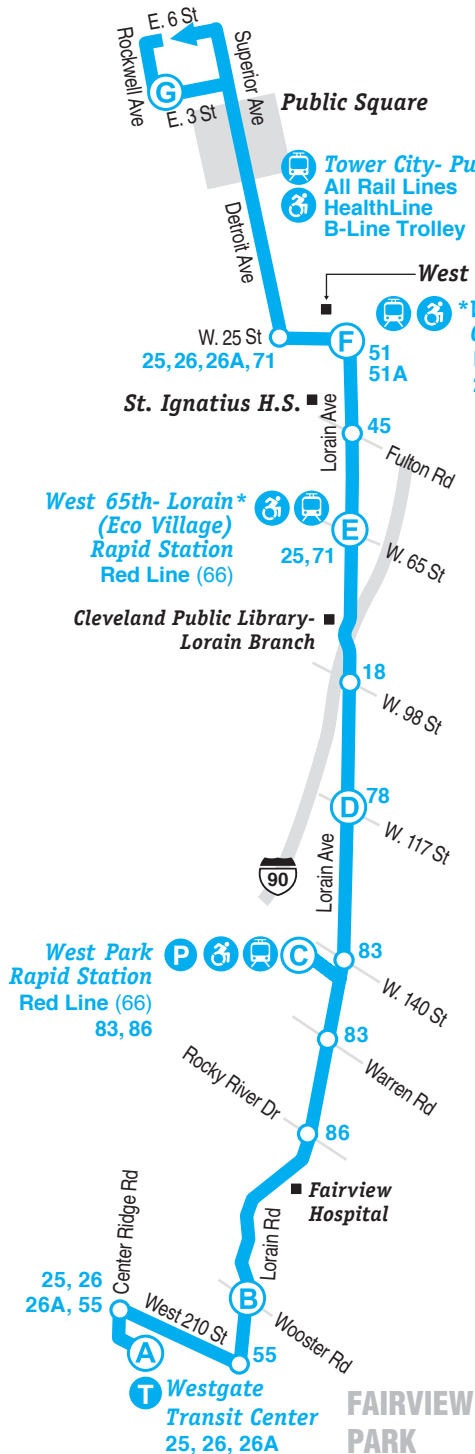

22

CLEVELAND

- Timepoint
- RTA Rapid Station
- Wheelchair Accessible Rapid Station
- Bus Connection
- Bus Route
- Connection is Within Two Blocks
- Other Road
- Other Highway
- Point of Interest
- RTA Parking Available
- Transit Center

22 MONDAY THROUGH FRIDAY

EASTBOUND

Westgate Transit Center to Downtown

	Westgate Transit Center (A)	Lorain-Wooster (B)	West Park Rapid Station (C)	Lorain-West 117 (D)	Lorain-West 65 (E)	Lorain-West 25 (F)	Rockwell-East 3 (G)
AM	3:15	3:20	3:30	3:36	3:44	3:50	4:00
	3:45	3:50	4:00	4:06	4:14	4:20	4:30
	4:15	4:20	4:30	4:36	4:44	4:50	5:00
	4:42	4:47	4:57	5:04	5:13	5:20	5:30
	5:12	5:17	5:27	5:34	5:43	5:50	6:00
	5:47	5:52	6:02	6:09	6:18	6:25	6:35
	6:02	6:07	6:17	6:24	6:33	6:40	6:50
	6:14	6:19	6:29	6:36	6:45	6:54	7:05
	6:30	6:35	6:45	6:52	7:02	7:11	7:22
	6:43	6:48	6:58	7:05	7:14	7:23	7:34
	6:58	7:04	7:15	7:22	7:32	7:41	7:52
	7:12	7:18	7:29	7:36	7:46	7:55	8:06
	7:27	7:33	7:44	7:51	8:01	8:10	8:21
	7:41	7:47	7:58	8:05	8:15	8:24	8:35
	7:56	8:02	8:13	8:20	8:30	8:39	8:50
	8:11	8:17	8:28	8:35	8:45	8:54	9:05
	8:26	8:32	8:43	8:50	9:00	9:09	9:20
	8:41	8:47	8:58	9:05	9:15	9:24	9:35
	8:57	9:03	9:14	9:21	9:31	9:40	9:51
	9:12	9:18	9:29	9:36	9:46	9:55	10:06
	9:27	9:33	9:44	9:51	10:01	10:10	10:21
	9:42	9:48	9:59	10:06	10:16	10:25	10:36
	9:57	10:03	10:14	10:21	10:31	10:40	10:51
	10:12	10:18	10:29	10:36	10:46	10:55	11:06
	10:27	10:33	10:44	10:51	11:01	11:10	11:21
	10:42	10:48	10:59	11:06	11:16	11:25	11:36
	10:57	11:03	11:14	11:21	11:31	11:40	11:51
	11:12	11:18	11:29	11:36	11:46	11:55	12:06
	11:27	11:33	11:44	11:51	12:01	12:10	12:21
	11:42	11:48	11:59	12:06	12:16	12:25	12:36
PM	11:57	12:03	12:14	12:21	12:31	12:40	12:51
	12:12	12:18	12:29	12:36	12:46	12:55	1:06
	12:27	12:33	12:44	12:51	1:01	1:10	1:21
	12:44	12:50	1:01	1:08	1:18	1:27	1:38
	12:56	1:03	1:14	1:21	1:32	1:42	1:53