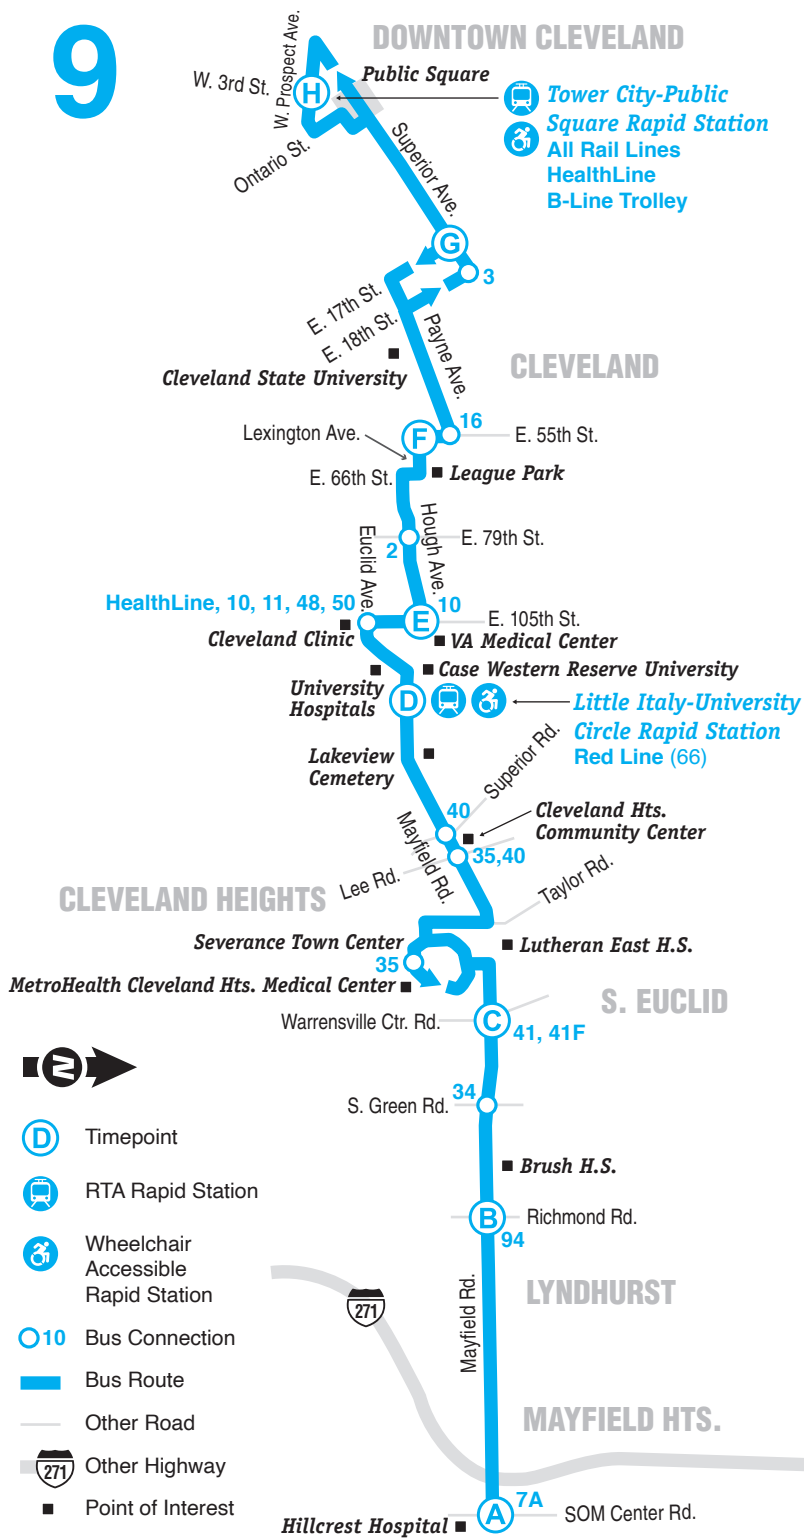

9

9 MONDAY THROUGH FRIDAY

WESTBOUND

Mayfield and SOM Center to Downtown

	Mayfield-SOM Center (A)	Mayfield-Richmond (B)	Mayfield-Warrensville (C)	Little Italy-University Circle Rapid Station (D)	East 105-Mount Sinai (E)	Lexington-East 55 (F)	East 17-Superior (G)	Tower City at West Prospect West 3 (H)
AM	3:57	4:10	4:16	4:30	4:37	4:43	4:49	4:55
	4:56	5:10	5:16	5:30	5:37	5:43	5:49	5:55
	5:26	5:40	5:46	6:00	6:07	6:14	6:21	6:27
	5:53	6:07	6:14	6:30	6:37	6:44	6:51	6:57
	6:23	6:37	6:44	7:00	7:10	7:17	7:24	7:32
	6:53	7:07	7:14	7:30	7:40	7:47	7:54	8:02
	7:28	7:42	7:49	8:05	8:15	8:23	8:30	8:38
	8:06	8:20	8:27	8:43	8:53	9:01	9:08	9:16
	8:38	8:52	8:59	9:15	9:23	9:31	9:38	9:46
	9:08	9:22	9:29	9:45	9:53	10:01	10:08	10:16
	9:38	9:52	9:59	10:15	10:23	10:31	10:38	10:46
	10:08	10:22	10:29	10:45	10:53	11:01	11:08	11:16
	10:38	10:52	10:59	11:15	11:24	11:32	11:39	11:47
	11:06	11:22	11:29	11:45	11:54	12:02	12:09	12:17
	11:35	11:51	11:58	12:15	12:24	12:32	12:39	12:47
PM	12:05	12:21	12:28	12:45	12:54	1:02	1:09	1:17
	12:35	12:51	12:58	1:15	1:24	1:32	1:39	1:46
	1:05	1:21	1:28	1:45	1:56	2:04	2:11	2:18
	1:35	1:51	1:58	2:15	2:26	2:34	2:41	2:48
	2:03	2:20	2:27	2:45	2:56	3:04	3:11	3:20
	2:30	2:48	2:56	3:15	3:28	3:36	3:43	3:52
	3:00	3:18	3:26	3:45	3:58	4:06	4:13	4:22
	3:30	3:48	3:56	4:15	4:28	4:36	4:43	4:52
	4:01	4:19	4:27	4:46	4:59	5:07	5:14	5:23
	4:31	4:49	4:57	5:16	5:29	5:37	5:44	5:52
	5:04	5:22	5:30	5:45	5:55	6:03	6:10	6:18
	5:36	5:52	6:00	6:15	6:24	6:32	6:39	6:47
	6:06	6:22	6:30	6:45	6:54	7:02	7:09	7:17
	6:36	6:52	7:00	7:15	7:23	7:31	7:38	7:46
	7:08	7:23	7:30	7:45	7:53	8:01	8:08	8:15
	7:38	7:53	8:00	8:15	8:23	8:31	8:38	8:45
	8:09	8:23	8:30	8:45	8:53	9:01	9:08	9:15
	8:24	8:38	8:45	9:00	9:08	9:16	9:23	9:30
	8:54	9:08	9:15	9:30	9:38	9:46	9:53	10:00
	9:25	9:39	9:45	10:00	10:08	10:16	10:23	10:30
	9:56	10:09	10:15	10:30	10:38	10:46	10:53	11:00
	10:26	10:39	10:45	-	-	-	-	-
	10:56	11:09	11:15	11:30	11:38	11:46	11:53	12:00
	11:26	11:39	11:45	-	-	-	-	-
	11:56	12:09	12:15	12:30	12:38	12:46	12:53	1:00
AM	12:26	12:39	12:45	-	-	-	-	-

EASTBOUND

Downtown to Mayfield and SOM Center