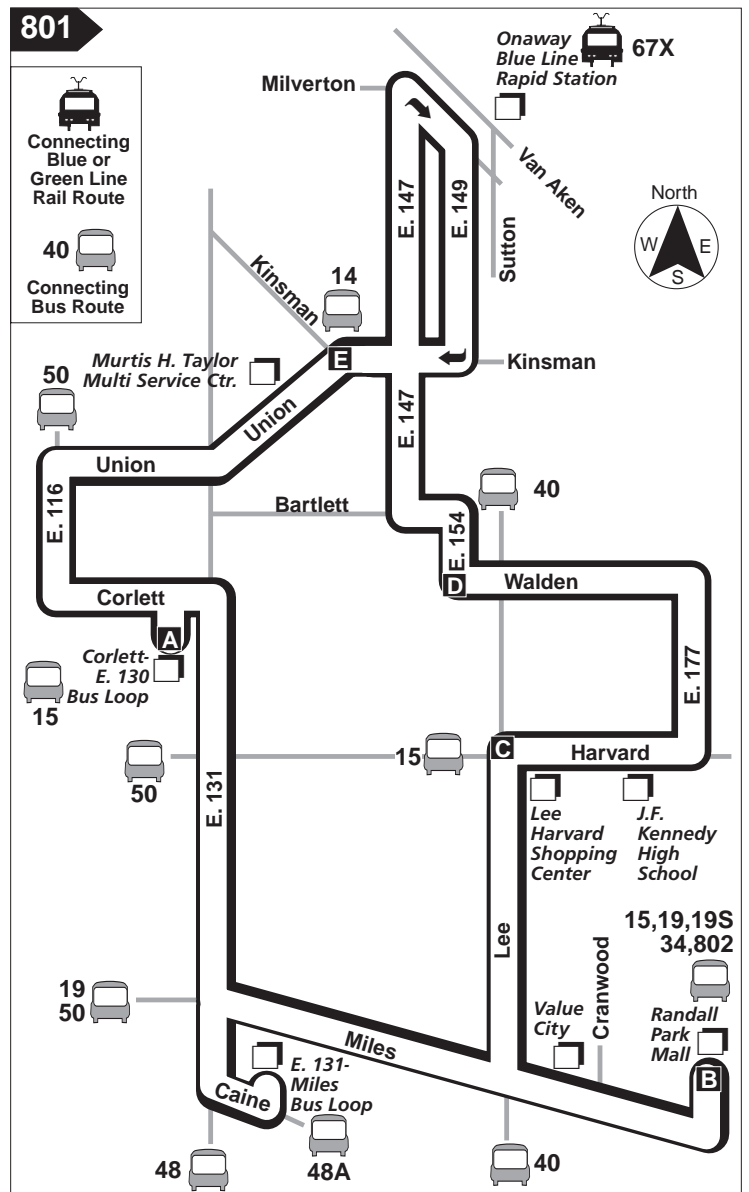

## Attention #801

### Lee-Harvard Circulator Riders

Effective Monday, December 11, the #801 will extend to serve Randall Park Mall.

With this change, the #801 will no longer operate into Value City.

Current service spans and frequencies will be unchanged.

For more information or to receive a new timetable, please call the RTA Answerline at (216) 621-9500.

GREATER CLEVELAND  
REGIONAL TRANSIT AUTHORITY  
www.gcrt.org