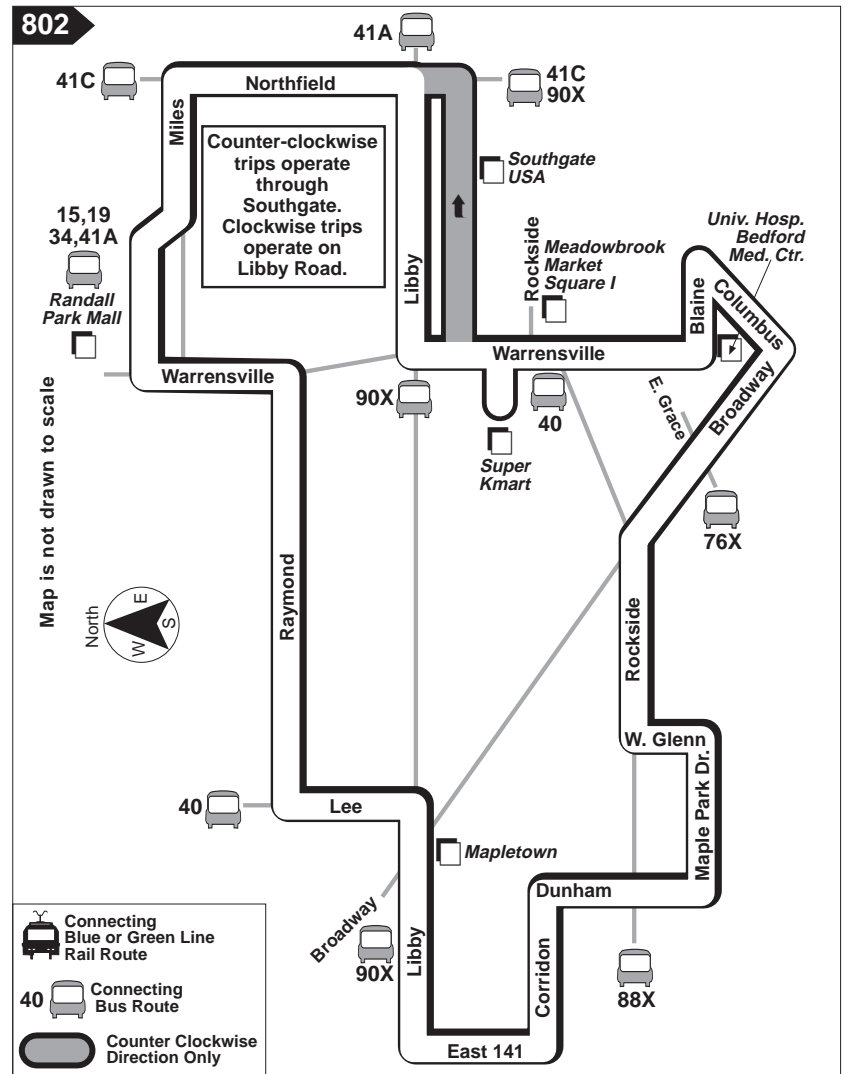

RIDER'S ALERT

Attention #802 Southeast Circulator Riders and #90X Broadway-Libby Riders

Effective Monday, December 11, the weekday and Saturday frequencies of the #802 will change from 20 minutes to 30 minutes.

To the extent possible, clockwise trips will connect with northbound #90X trips, and counter-clockwise trips will connect with southbound #90X trips.

Effective Sunday, December 10, Sunday/Holiday service will be added (30 minute frequency).

Also, the #90X Broadway-Libby route has a new winter schedule. Please be sure to pick up a new schedule if you ride this bus line.

For more information or to receive a new timetable, please call the RTAanswerline at (216) 621-9500.

GREATER CLEVELAND
REGIONAL TRANSIT AUTHORITY
www.gcrt.a.org