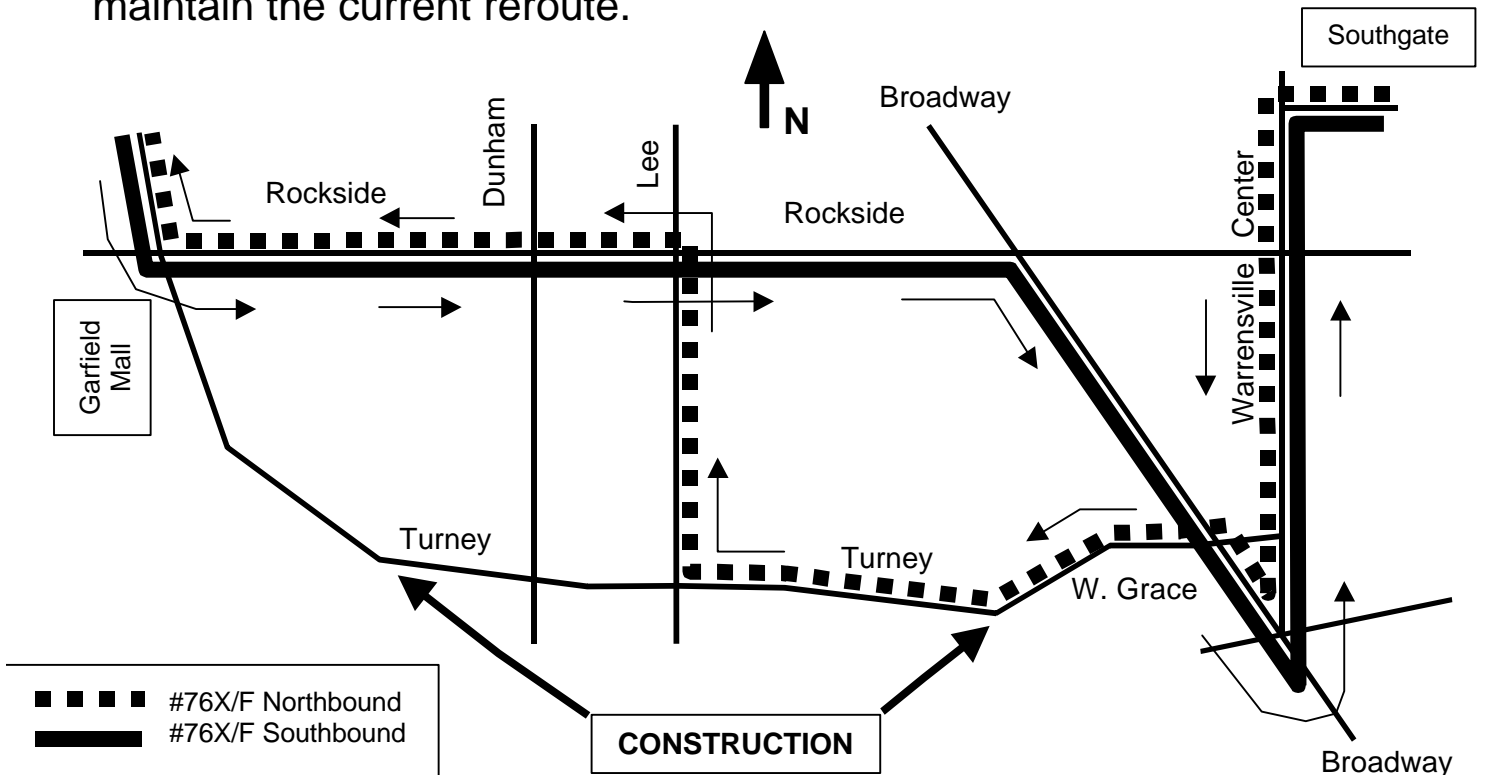

RIDER'S ALERT

REROUTE TO CHANGE FOR THE #76X/F

Effective **Monday, February 5, 2001**, the reroute for the southbound (outbound) #76X/F will change due to the start of the next phase of the Turney Road Reconstruction project. Southbound buses will no longer be able to operate on Turney or West Grace between Lee and Broadway. They will continue east on Rockside, then south on Broadway, and north on Warrensville Center. Please note that the buses will not operate on East Grace. Northbound #76X/F buses will maintain the current reroute.

Passengers who need to “back track” on a northbound or southbound #76X/F, in order to reach their destination, should request a transfer from the operator when boarding. RTA apologizes for any inconvenience to its customers. For more information, call the RTA Answerline at (216) 621-9500 (TDD--(216) 781-4271).