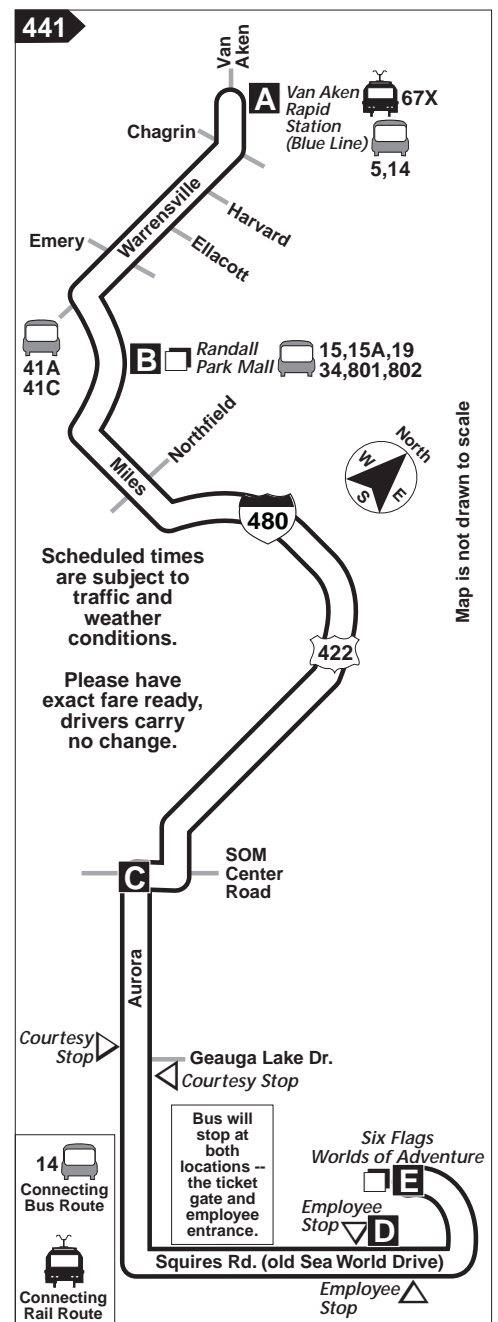

Rider's Alert

#441 Six Flags Service Begins May 4th

RTA will begin operating its #441 Six Flags bus service between Van Aken-Warrens-ville and Six Flags World of Adventure beginning **Saturday May 4, 2002.**

The #441 will stop at the following locations: Van Aken Station, Warrensville-Harvard, Warrensville-Ellacott, Randall Park Mall Park-N-Ride, Miles-Northfield, Aurora-S.O.M. Center, Aurora-Geauga Lake Drive, Six Flags Employee Entrance, and the Six Flags Entrance (former Sea World Entrance).

A new #441 timetable will be available for service After June 8.

(See other side for detailed schedule information.)