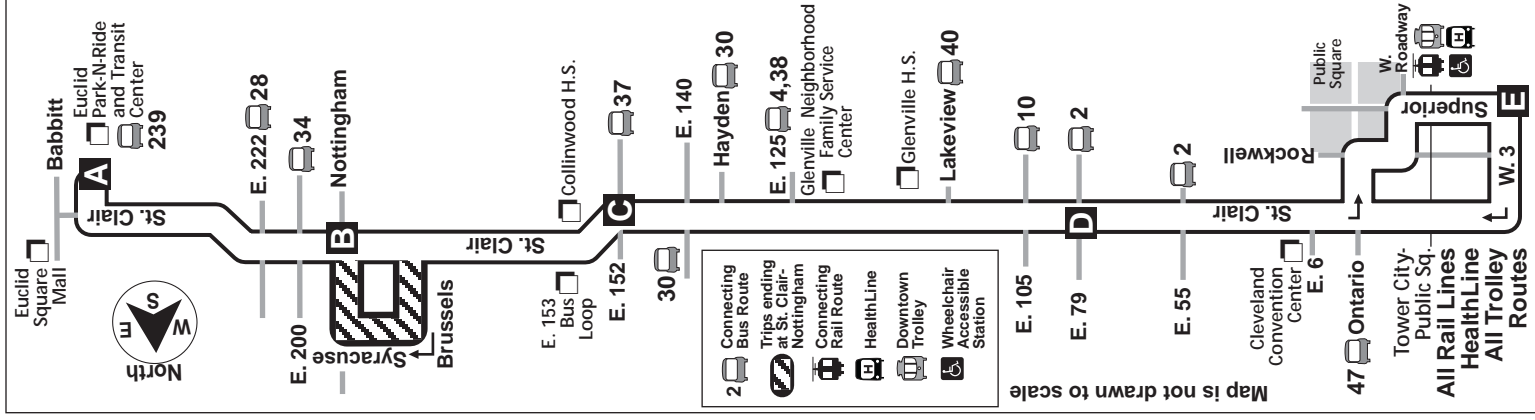

1

St. Clair

Effective December 13, 2009

DESTINATIONS:

- Euclid Park-N-Ride & Transit Center
- Five Points
- Glenville Neighborhood Family Service Center
- J. Glen Smith Health Center
- Glenville Towne Center
- Glenville Plaza
- Cultural Gardens
- Goodrich-Gannett Neighborhood Center
- Galleria
- Cleveland Convention Center
- Tower City

For more information,
call the RTA'swerline at
(216) 621-9500
TDD (216) 781-4271

Greater Cleveland Regional Transit Authority
1240 West 6th Street • Cleveland, Ohio 44113-1331
rideRTA.com