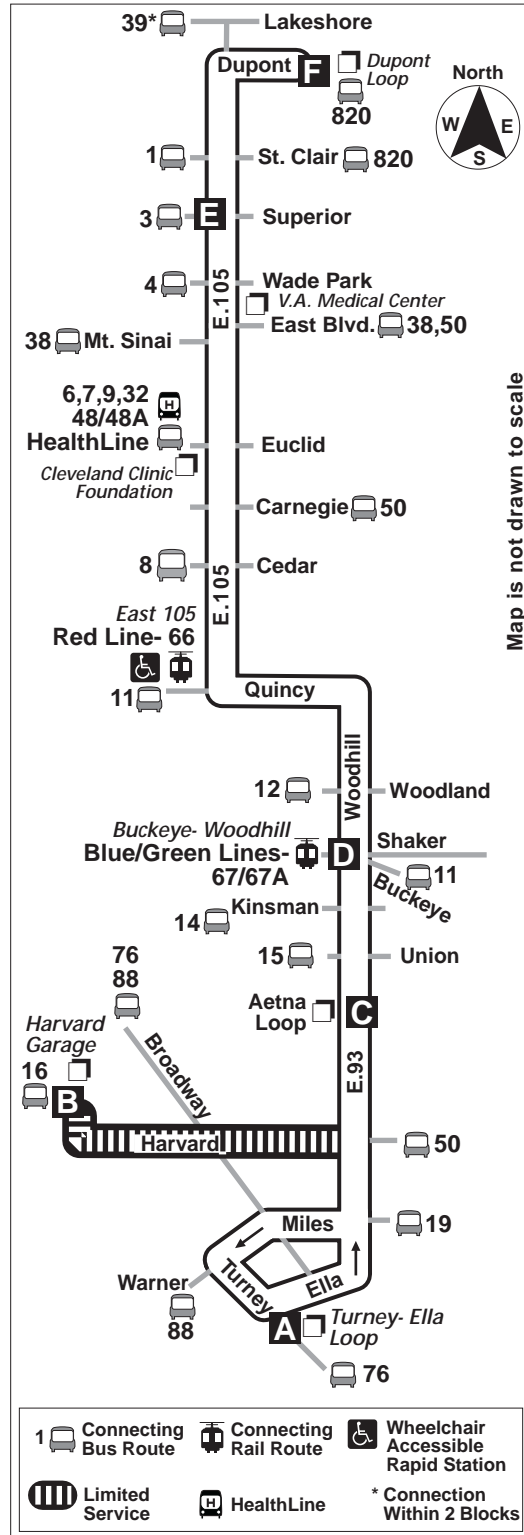

10

East 105

Effective June 14, 2009

DESTINATIONS:

- Dupont Loop
- Glenville Towne Center
- Glenville Plaza
- Louis Stokes Cleveland Veterans Affairs Medical Center
- Cleveland Clinic Foundation
- East 105-Quincy Rapid Station
- Buckeye-Woodhill Rapid Station
- Turney-Ella Loop

 **Wheelchair Accessible**

For more information,
call the RTAnswerline at
(216) 621-9500
TDD (216) 781-4271

Greater Cleveland Regional Transit Authority
1240 West 6th Street • Cleveland, Ohio 44113-1331
rideRTA.com