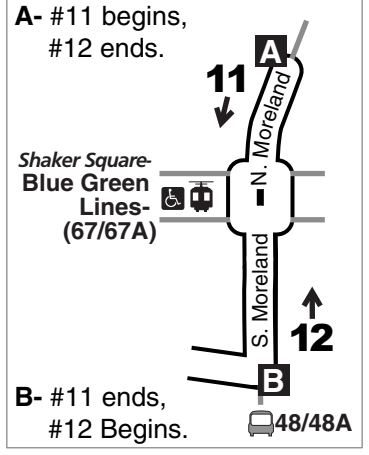

11/12

**Quincy-
Buckeye/
Woodland**

Effective December 13, 2009

DESTINATIONS:

Shaker Square
Shaker Square Rapid Station
Larchmere Art and Antique District
Kenneth L. Johnson Rec. Center
Carl B. Stokes Social Service Mall
Cuyahoga Community College-
Metro Campus
St. Vincent Charity Hospital
Cuyahoga County Juvenile Court
CSU Wolstein Center
KSU Urban Design Collaborative
Tower City

 **Wheelchair Accessible**

For more information,
call the RTAnswerline at
(216) 621-9500
TDD (216) 781-4271

Greater Cleveland Regional Transit Authority
1240 West 6th Street • Cleveland, Ohio 44113-1331
rideRTA.com

11

WEEKDAY

SUNDAY/HOLIDAYS

West

East

West

Bus Leaves or Arrives At	Larchmere-North Moreland	Woodland-Woodhill	Quincy-East 55	Rockwell-East 3	Bus Leaves or Arrives At
A	C	D	F	F	
4 AM	455	504	513	532	
5 AM	555	604	613	632	
6 AM	655	704	713	732	
7 AM	755	804	813	832	
8 AM	855	904	913	932	
9 AM	955	1004	1013	1032	
10 AM	1055	1104	1113	1132	
11 AM	1155	1204	1213	1232	
12 PM	1255	104	113	132	
1 PM	155	204	214	234	
2 PM	255	304	314	334	
3 PM	355	404	414	434	
4 PM	455	504	514	534	
5 PM	555	604	614	634	
6 PM	655	704	713	732	
7 PM	755	804	813	832	
8 PM	855	904	913	932	
9 PM	955	1004	1013	1032	
10 PM	1055	1104	1113	1131	
11 PM	1155	1204	1213	1231	
12 AM	1255	104	113	131	

Bus Leaves or Arrives At	Rockwell-East 3	Quincy-East 55	Woodland-Woodhill	Buckeye-South Moreland	Bus Leaves or Arrives At
F	D	C	B	F	
4 AM	440	455	503	510	
5 AM	540	555	603	610	
6 AM	640	655	704	712	
7 AM	740	758	807	815	
8 AM	840	858	907	915	
9 AM	940	958	1007	1015	
10 AM	1040	1058	1108	1117	
11 AM	1140	1158	1208	1217	
12 PM	1240	1258	108	117	
1 PM	140	158	208	217	
2 PM	240	258	308	317	
3 PM	340	357	406	414	
4 PM	440	457	506	514	
5 PM	540	557	606	614	
6 PM	640	656	705	713	
7 PM	740	756	805	813	
8 PM	840	856	905	913	
9 PM	940	956	1005	1013	
10 PM	1040	1056	1105	1113	
11 PM	1140	1156	1204	1211	