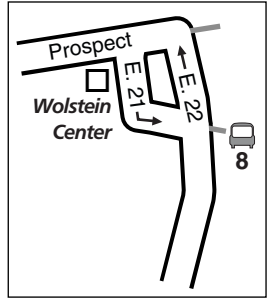

11

WEEKDAY

SUNDAY/HOLIDAYS

West

East

West

Bus Leaves or Arrives At	Larchmere-North Moreland	Woodland-Woodhill	Quincy-East 55	Rockwell-East 3	Bus Leaves or Arrives At
A	C	D	F	F	
4 AM	455	504	513	532	
5 AM	555	604	613	632	
6 AM	655	704	713	732	
7 AM	755	804	813	832	
8 AM	855	904	913	932	
9 AM	955	1004	1013	1032	
10 AM	1055	1104	1113	1132	
11 AM	1155	1204	1213	1232	
12 PM	1255	104	113	132	
1 PM	155	204	214	234	
2 PM	255	304	314	334	
3 PM	355	404	414	434	
4 PM	455	504	514	534	
5 PM	555	604	614	634	
6 PM	655	704	713	732	
7 PM	755	804	813	832	
8 PM	855	904	913	932	
9 PM	955	1004	1013	1032	
10 PM	1055	1104	1113	1131	
11 PM	1155	1204	1213	1231	
12 AM	1255	104	113	131	

Bus Leaves or Arrives At	Rockwell-East 3	Quincy-East 55	Woodland-Woodhill	Buckeye-South Moreland	Bus Leaves or Arrives At
F	D	C	B	F	
4 AM	440	455	503	510	
5 AM	540	555	603	610	
6 AM	640	655	704	712	
7 AM	740	758	807	815	
8 AM	840	858	907	915	
9 AM	940	958	1007	1015	
10 AM	1040	1058	1108	1117	
11 AM	1140	1158	1208	1217	
12 PM	1240	1258	108	117	
1 PM	140	158	208	217	
2 PM	240	258	308	317	
3 PM	340	357	406	414	
4 PM	440	457	506	514	
5 PM	540	557	606	614	
6 PM	640	656	705	713	
7 PM	740	756	805	813	
8 PM	840	856	905	913	
9 PM	940	956	1005	1013	
10 PM	1040	1056	1105	1113	
11 PM	1140	1156	1204	1211	

Bus Leaves or Arrives At	Larchmere-North Moreland	Woodland-Woodhill	Quincy-East 55	Rockwell-East 3
A	C	D	F	
7 AM	700	708	721	736
8 AM	800	808	821	836
9 AM	900	908	921	936
10 AM	1000	1008	1021	1036
11 AM	1100	1108	1121	1136
12 PM	1200	1208	1221	1236
1 PM	100	108	121	136
2 PM	200	208	221	236
3 PM	300	308	321	336
4 PM	400	408	421	436
5 PM	500	508	521	536
6 PM	600	608	621	636
7 PM	700	708	721	736
8 PM	800	808	821	836
9 PM	900	908	921	936
10 PM	1000	1008	1021	1036

SATURDAY

SUNDAY/HOLIDAYS

West

East

East

Bus Leaves or Arrives At	Larchmere-North Moreland	Woodland-Woodhill	Quincy-East 55	Rockwell-East 3	Bus Leaves or Arrives At
A	C	D	F	F	
6 AM	654	704	715	733	
7 AM	754	804	815	833	
8 AM	854	904	915	933	
9 AM	954	1004	1015	1033	
10 AM	1054	1104	1115	1133	
11 AM	1154	1204	1215	1233	
12 PM	1254	104	115	133	
1 PM	154	204	215	233	
2 PM	254	304	315	333	
3 PM	354	404	415	433	
4 PM	454	504	515	533	
5 PM	554	604	615	633	
6 PM	654	704	715	733	
7 PM	754	804	815	833	
8 PM	854	904	915	933	
9 PM	954	1004	1015	1033	
10 PM	1054	1104	1115	1133	
11 PM	1154	1202	1212	1228	
12 AM	1254	102	112	128	

Bus Leaves or Arrives At	Rockwell-East 3	Quincy-East 55	Woodland-Woodhill	Buckeye-South Moreland	Bus Leaves or Arrives At
F	D	C	B	F	
6 AM	640	651	705	715	
7 AM	740	751	805	815	
8 AM	840	851	905	915	
9 AM	940	951	1005	1015	
10 AM	1040	1051	1105	1115	
11 AM	1140	1151	1205	1215	
12 PM	1240	1251	105	115	
1 PM	140	151	205	215	
2 PM	240	251	305	315	
3 PM	340	351	405	415	
4 PM	440	451	505	515	
5 PM	540	551	605	615	
6 PM	640	651	705	715	
7 PM	740	751	805	815	
8 PM	840	851	905	915	
9 PM	940	951	1005	1015	
10 PM	1040	1051	1105	1115	
11 PM	1140	1150	1202	1210	

Bus Leaves or Arrives At	Rockwell-East 3	Quincy-East 55	Woodland-Woodhill	Buckeye-South Moreland
F	D	C	B	
6 AM	640	651	706	713
7 AM	740	751	806	813
8 AM	840	851	906	913
9 AM	940	951	1006	1013
10 AM	1040	1051	1106	1113
11 AM	1140	1151	1206	1213
12 PM	1240	1251	106	113
1 PM	140	151	206	213
2 PM	240	251	306	313
3 PM	340	351	406	413
4 PM	440	451	506	513
5 PM	540	551	606	613
6 PM	640	651	706	713
7 PM	740	751	806	813
8 PM	840	851	906	913

Scheduled times are subject to traffic and weather conditions.

Please have exact fare ready, drivers carry no change.

RTA operates holiday service on the following days:
New Year's Day, Memorial Day, Independence Day, Labor Day, Thanksgiving Day and Christmas Day.