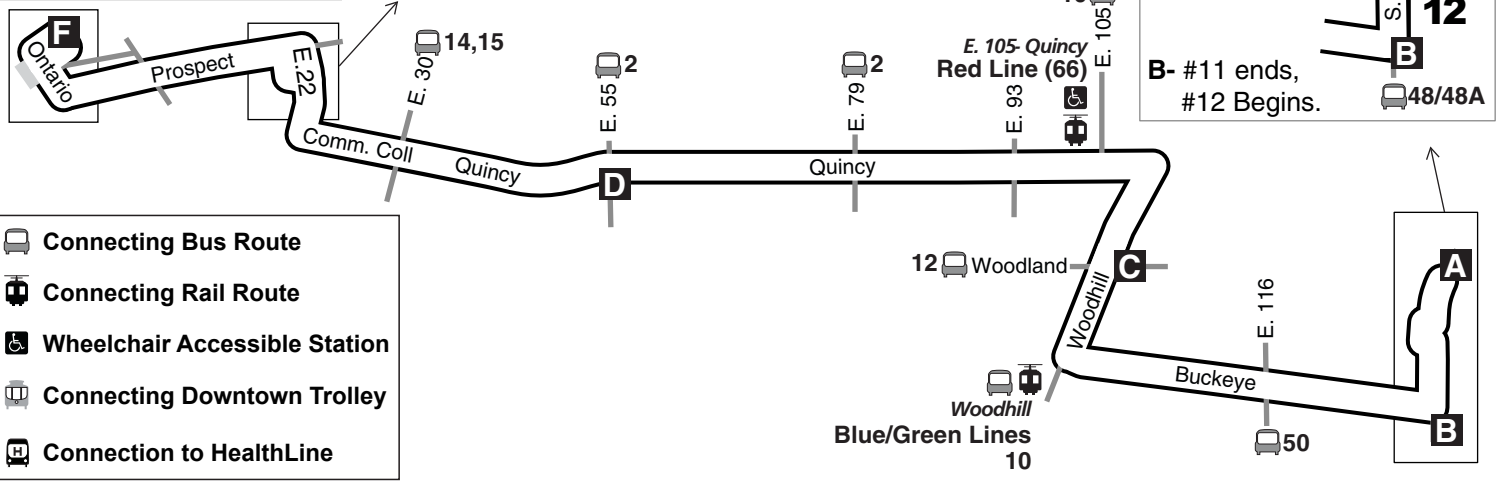

11

WEEKDAY

SUNDAY/HOLIDAYS

West

East

West

Bus Leaves or Arrives At	Larchmere-North Moreland	Woodland-Woodhill	Quincy-East 55	Rockwell-East 3	Bus Leaves or Arrives At
A	C	D	F	F	
4 AM	455	504	513	532	
5 AM	555	604	613	632	
6 AM	655	704	713	732	
7 AM	755	804	813	832	
8 AM	855	904	913	932	
9 AM	955	1004	1013	1032	
10 AM	1055	1104	1113	1132	
11 AM	1155	1204	1213	1232	
12 PM	1255	104	113	132	
1 PM	155	204	214	234	
2 PM	255	304	314	334	
3 PM	355	404	414	434	
4 PM	455	504	514	534	
5 PM	555	604	614	634	
6 PM	655	704	713	732	
7 PM	755	804	813	832	
8 PM	855	904	913	932	
9 PM	955	1004	1013	1032	
10 PM	1055	1104	1113	1131	
11 PM	1155	1204	1213	1231	
12 AM	1255	104	113	131	

Bus Leaves or Arrives At	Rockwell-East 3	Quincy-East 55	Woodland-Woodhill	Buckeye-South Moreland	Bus Leaves or Arrives At
F	D	C	B	F	
4 AM	440	455	503	510	
5 AM	540	555	603	610	
6 AM	640	655	704	712	
7 AM	740	758	807	815	
8 AM	840	858	907	915	
9 AM	940	958	1007	1015	
10 AM	1040	1058	1108	1117	
11 AM	1140	1158	1208	1217	
12 PM	1240	1258	108	117	
1 PM	140	158	208	217	
2 PM	240	258	308	317	
3 PM	340	357	406	414	
4 PM	440	457	506	514	
5 PM	540	557	606	614	
6 PM	640	656	705	713	
7 PM	740	756	805	813	
8 PM	840	856	905	913	
9 PM	940	956	1005	1013	
10 PM	1040	1056	1105	1113	
11 PM	1140	1156	1204	1211	

Bus Leaves or Arrives At	Larchmere-North Moreland	Woodland-Woodhill	Quincy-East 55	Rockwell-East 3
A	C	D	F	
7 AM	700	708	721	736
8 AM	800	808	821	836
9 AM	900	908	921	936
10 AM	1000	1008	1021	1036
11 AM	1100	1108	1121	1136
12 PM	1200	1208	1221	1236
1 PM	100	108	121	136
2 PM	200	208	221	236
3 PM	300	308	321	336
4 PM	400	408	421	436
5 PM	500	508	521	536
6 PM	600	608	621	636
7 PM	700	708	721	736
8 PM	800	808	821	836
9 PM	900	908	921	936
10 PM	1000	1008	1021	1036

SATURDAY

SUNDAY/HOLIDAYS

West

East

East

Bus Leaves or Arrives At	Larchmere-North Moreland	Woodland-Woodhill	Quincy-East 55	Rockwell-East 3	Bus Leaves or Arrives At
A	C	D	F	F	
6 AM	654	704	715	733	
7 AM	754	804	815	833	
8 AM	854	904	915	933	
9 AM	954	1004	1015	1033	
10 AM	1054	1104	1115	1133	
11 AM	1154	1204	1215	1233	
12 PM	1254	104	115	133	
1 PM	154	204	215	233	
2 PM	254	304	315	333	
3 PM	354	404	415	433	
4 PM	454	504	515	533	
5 PM	554	604	615	633	
6 PM	654	704	715	733	
7 PM	754	804	815	833	
8 PM	854	904	915	933	
9 PM	954	1004	1015	1033	
10 PM	1054	1104	1115	1133	
11 PM	1154	1202	1212	1228	
12 AM	1254	102	112	128	

Bus Leaves or Arrives At	Rockwell-East 3	Quincy-East 55	Woodland-Woodhill	Buckeye-South Moreland	Bus Leaves or Arrives At
F	D	C	B	F	
6 AM	640	651	705	715	
7 AM	740	751	805	815	
8 AM	840	851	905	915	
9 AM	940	951	1005	1015	
10 AM	1040	1051	1105	1115	
11 AM	1140	1151	1205	1215	
12 PM	1240	1251	105	115	
1 PM	140	151	205	215	
2 PM	240	251	305	315	
3 PM	340	351	405	415	
4 PM	440	451	505	515	
5 PM	540	551	605	615	
6 PM	640	651	705	715	
7 PM	740	751	805	815	
8 PM	840	851	905	915	
9 PM	940	951	1005	1015	
10 PM	1040	1051	1105	1115	
11 PM	1140	1150	1202	1210	

Bus Leaves or Arrives At	Rockwell-East 3	Quincy-East 55	Woodland-Woodhill	Buckeye-South Moreland
F	D	C	B	
6 AM	640	651	706	713
7 AM	740	751	806	813
8 AM	840	851	906	913
9 AM	940	951	1006	1013
10 AM	1040	1051	1106	1113
11 AM	1140	1151	1206	1213
12 PM	1240	1251	106	113
1 PM	140	151	206	213
2 PM	240	251	306	313
3 PM	340	351	406	413
4 PM	440	451	506	513
5 PM	540	551	606	613
6 PM	640	651	706	713
7 PM	740	751	806	813
8 PM	840	851	906	913

Scheduled times are subject to traffic and weather conditions.

Please have exact fare ready, drivers carry no change.

RTA operates holiday service on the following days:
New Year's Day, Memorial Day, Independence Day, Labor Day, Thanksgiving Day and Christmas Day.