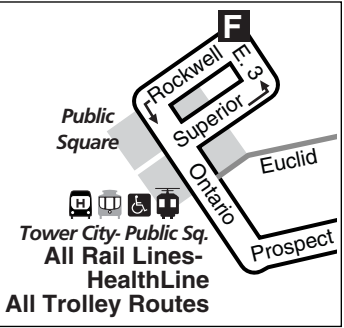

11

WEEKDAY

SUNDAY/HOLIDAYS

West

East

West

Bus Leaves or Arrives At	Larchmere-North Moreland	Woodland-Woodhill	Quincy-East 55	Rockwell-East 3	Bus Leaves or Arrives At
A	C	D	F	F	
4 AM	455	504	513	532	
5 AM	555	604	613	632	
6 AM	655	704	713	732	
7 AM	755	804	813	832	
8 AM	855	904	913	932	
9 AM	955	1004	1013	1032	
10 AM	1055	1104	1113	1132	
11 AM	1155	1204	1213	1232	
12 PM	1255	104	113	132	
1 PM	155	204	214	234	
2 PM	255	304	314	334	
3 PM	355	404	414	434	
4 PM	455	504	514	534	
5 PM	555	604	614	634	
6 PM	655	704	713	732	
7 PM	755	804	813	832	
8 PM	855	904	913	932	
9 PM	955	1004	1013	1032	
10 PM	1055	1104	1113	1131	
11 PM	1155	1204	1213	1231	
12 AM	1255	104	113	131	

Bus Leaves or Arrives At	Rockwell-East 3	Quincy-East 55	Woodland-Woodhill	Buckeye-South Moreland	Bus Leaves or Arrives At
F	D	C	B	F	
4 AM	440	455	503	510	
5 AM	540	555	603	610	
6 AM	640	655	704	712	
7 AM	740	758	807	815	
8 AM	840	858	907	915	
9 AM	940	958	1007	1015	
10 AM	1040	1058	1108	1117	
11 AM	1140	1158	1208	1217	
12 PM	1240	1258	108	117	
1 PM	140	158	208	217	
2 PM	240	258	308	317	
3 PM	340	357	406	414	
4 PM	440	457	506	514	
5 PM	540	557	606	614	
6 PM	640	656	705	713	
7 PM	740	756	805	813	
8 PM	840	856	905	913	
9 PM	940	956	1005	1013	
10 PM	1040	1056	1105	1113	
11 PM	1140	1156	1204	1211	

Bus Leaves or Arrives At	Larchmere-North Moreland	Woodland-Woodhill	Quincy-East 55	Rockwell-East 3
A	C	D	F	
7 AM	700	708	721	736
8 AM	800	808	821	836
9 AM	900	908	921	936
10 AM	1000	1008	1021	1036
11 AM	1100	1108	1121	1136
12 PM	1200	1208	1221	1236
1 PM	100	108	121	136
2 PM	200	208	221	236
3 PM	300	308	321	336
4 PM	400	408	421	436
5 PM	500	508	521	536
6 PM	600	608	621	636
7 PM	700	708	721	736
8 PM	800	808	821	836
9 PM	900	908	921	936
10 PM	1000	1008	1021	1036

SATURDAY

SUNDAY/HOLIDAYS

West

East

East

Bus Leaves or Arrives At	Larchmere-North Moreland	Woodland-Woodhill	Quincy-East 55	Rockwell-East 3	Bus Leaves or Arrives At
A	C	D	F	F	
6 AM	654	704	715	733	
7 AM	754	804	815	833	
8 AM	854	904	915	933	
9 AM	954	1004	1015	1033	
10 AM	1054	1104	1115	1133	
11 AM	1154	1204	1215	1233	
12 PM	1254	104	115	133	
1 PM	154	204	215	233	
2 PM	254	304	315	333	
3 PM	354	404	415	433	
4 PM	454	504	515	533	
5 PM	554	604	615	633	
6 PM	654	704	715	733	
7 PM	754	804	815	833	
8 PM	854	904	915	933	
9 PM	954	1004	1015	1033	
10 PM	1054	1104	1115	1133	
11 PM	1154	1202	1212	1228	
12 AM	1254	102	112	128	

Bus Leaves or Arrives At	Rockwell-East 3	Quincy-East 55	Woodland-Woodhill	Buckeye-South Moreland	Bus Leaves or Arrives At
F	D	C	B	F	
6 AM	640	651	705	715	
7 AM	740	751	805	815	
8 AM	840	851	905	915	
9 AM	940	951	1005	1015	
10 AM	1040	1051	1105	1115	
11 AM	1140	1151	1205	1215	
12 PM	1240	1251	105	115	
1 PM	140	151	205	215	
2 PM	240	251	305	315	
3 PM	340	351	405	415	
4 PM	440	451	505	515	
5 PM	540	551	605	615	
6 PM	640	651	705	715	
7 PM	740	751	805	815	
8 PM	840	851	905	915	
9 PM	940	951	1005	1015	
10 PM	1040	1051	1105	1115	
11 PM	1140	1150	1202	1210	

Bus Leaves or Arrives At	Rockwell-East 3	Quincy-East 55	Woodland-Woodhill	Buckeye-South Moreland
F	D	C	B	
6 AM	640	651	706	713
7 AM	740	751	806	813
8 AM	840	851	906	913
9 AM	940	951	1006	1013
10 AM	1040	1051	1106	1113
11 AM	1140	1151	1206	1213
12 PM	1240	1251	106	113
1 PM	140	151	206	213
2 PM	240	251	306	313
3 PM	340	351	406	413
4 PM	440	451	506	513
5 PM	540	551	606	613
6 PM	640	651	706	713
7 PM	740	751	806	813
8 PM	840	851	906	913

Scheduled times are subject to traffic and weather conditions.

Please have exact fare ready, drivers carry no change.

RTA operates holiday service on the following days:
New Year's Day, Memorial Day, Independence Day, Labor Day, Thanksgiving Day and Christmas Day.