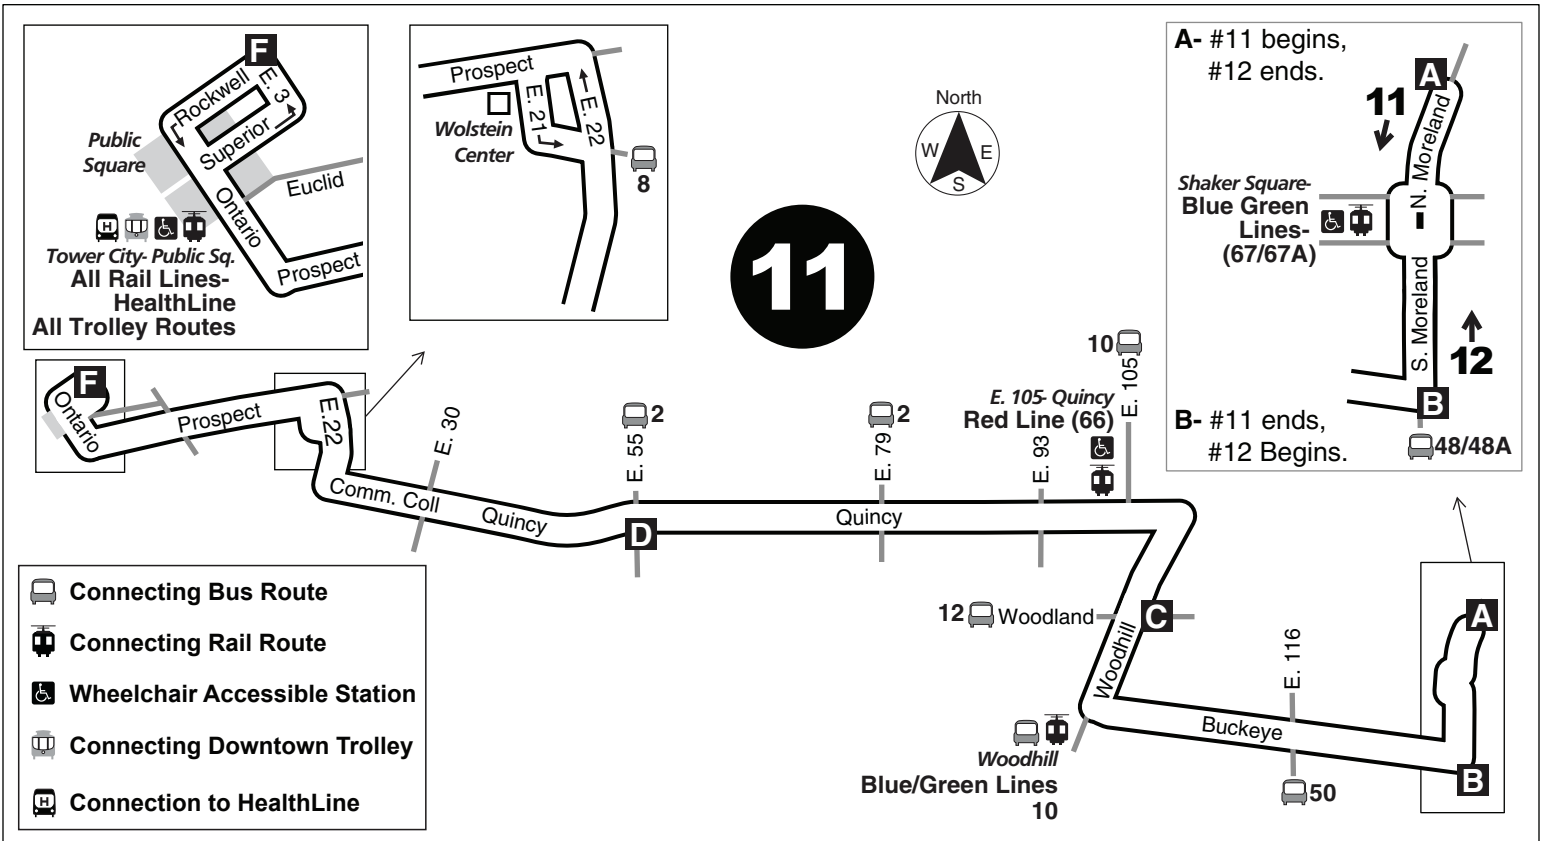

# Quincy- Buckeye/ Woodland

*Effective November 9, 2008*

**DESTINATIONS:**

- Shaker Square
- Shaker Square Rapid Station
- Larchmere Art and Antique District
- Kenneth L. Johnson Rec. Center
- Carl B. Stokes Social Service Mall
- Cuyahoga Community College-  
Metro Campus
- St. Vincent Charity Hospital
- Cuyahoga County Juvenile Court
- CSU Wolstein Center
- KSU Urban Design Collaborative
- Tower City

 **Wheelchair Accessible**

For more information,  
call the RTAnswerline at  
(216) 621-9500  
TDD (216) 781-4271

Greater Cleveland Regional Transit Authority  
1240 West 6th Street • Cleveland, Ohio 44113-1331  
rideRTA.com

## West

Bus Leaves or Arrives At	Larchmere-North Moreland A	Woodland-Woodhill C	Quincy-East 55 D	Rockwell-East 3 F
7 AM	700	708	721	736
8 AM	800	808	821	836
9 AM	900	908	921	936
10 AM	1000	1008	1021	1036
11 AM	1100	1108	1121	1136
12 PM	1200	1208	1221	1236
1 PM	100	108	121	136
2 PM	200	208	221	236
3 PM	300	308	321	336
4 PM	400	408	421	436
5 PM	500	508	521	536
6 PM	600	608	621	636
7 PM	700	708	721	736
8 PM	800	808	821	836
9 PM	900	908	921	936
10 PM	1000	1008	1021	1036

RTA operates holiday service on the following days: New Year's Day, Memorial Day, Independence Day, Labor Day, Thanksgiving Day and Christmas Day.