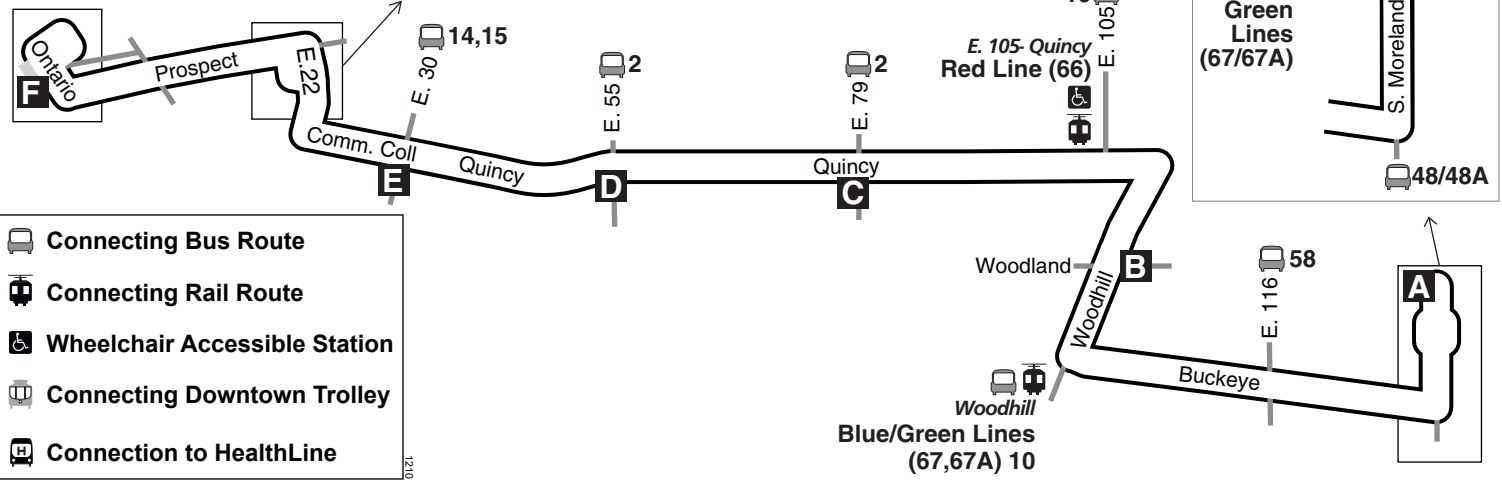

11

Quincy- Buckeye

Effective January 8, 2012

DESTINATIONS:

Shaker Square
Shaker Square Rapid Station
Larchmere Art and Antique District
Cuyahoga Community College-
Metro Campus
St. Vincent Charity Hospital
Cuyahoga County Juvenile Court
CSU Wolstein Center
Stephanie Tubbs Jones Transit Center
KSU Urban Design Collaborative
Tower City

Wheelchair Accessible

For more information,
call the RTAnswerline at
(216) 621-9500
TDD (216) 781-4271

Greater Cleveland Regional Transit Authority
1240 West 6th Street • Cleveland, Ohio 44113-1331
rideRTA.com

RTA operates holiday service on the following days:
 New Year's Day, Memorial Day, Independence Day,
 Labor Day, Thanksgiving Day and Christmas Day.

Ayuda en Español:

Para ayuda con este horario, o para planificar una viaje, llame al (216) 621-9500 y oprime el numero 2 para español, y el numero 2 otra vez para una operadora en español.