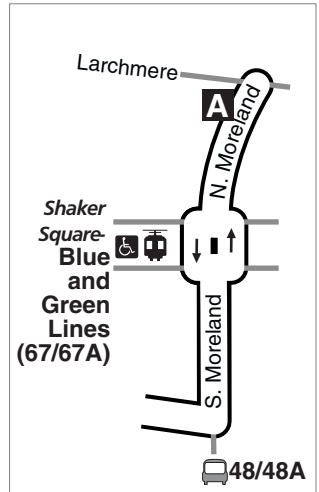

11

Quincy- Buckeye

Effective January 8, 2012

DESTINATIONS:

Shaker Square
Shaker Square Rapid Station
Larchmere Art and Antique District
Cuyahoga Community College-
Metro Campus
St. Vincent Charity Hospital
Cuyahoga County Juvenile Court
CSU Wolstein Center
Stephanie Tubbs Jones Transit Center
KSU Urban Design Collaborative
Tower City

Wheelchair Accessible

For more information,
call the RTAnswerline at
(216) 621-9500
TDD (216) 781-4271

Greater Cleveland Regional Transit Authority
1240 West 6th Street • Cleveland, Ohio 44113-1331
rideRTA.com