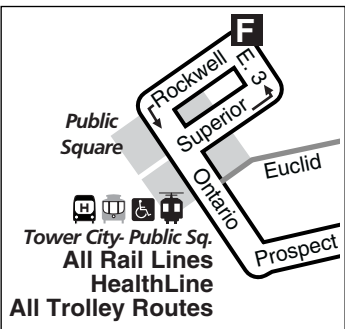

11

Quincy- Buckeye

Effective January 8, 2012

DESTINATIONS:

Shaker Square
Shaker Square Rapid Station
Larchmere Art and Antique District
Cuyahoga Community College-
Metro Campus
St. Vincent Charity Hospital
Cuyahoga County Juvenile Court
CSU Wolstein Center
Stephanie Tubbs Jones Transit Center
KSU Urban Design Collaborative
Tower City

Wheelchair Accessible

For more information,
call the RTAnswerline at
(216) 621-9500
TDD (216) 781-4271

Greater Cleveland Regional Transit Authority
1240 West 6th Street • Cleveland, Ohio 44113-1331
rideRTA.com