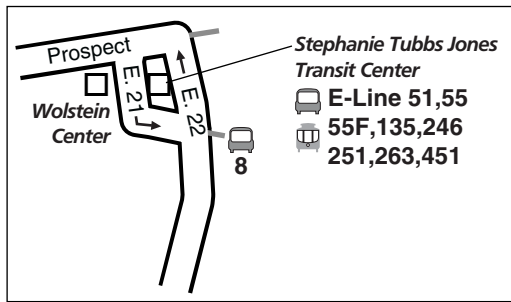

11

Quincy- Buckeye

Effective January 8, 2012

DESTINATIONS:

Shaker Square
Shaker Square Rapid Station
Larchmere Art and Antique District
Cuyahoga Community College-
Metro Campus
St. Vincent Charity Hospital
Cuyahoga County Juvenile Court
CSU Wolstein Center
Stephanie Tubbs Jones Transit Center
KSU Urban Design Collaborative
Tower City

Wheelchair Accessible

For more information,
call the RTAnswerline at
(216) 621-9500
TDD (216) 781-4271

Greater Cleveland Regional Transit Authority
1240 West 6th Street • Cleveland, Ohio 44113-1331
rideRTA.com