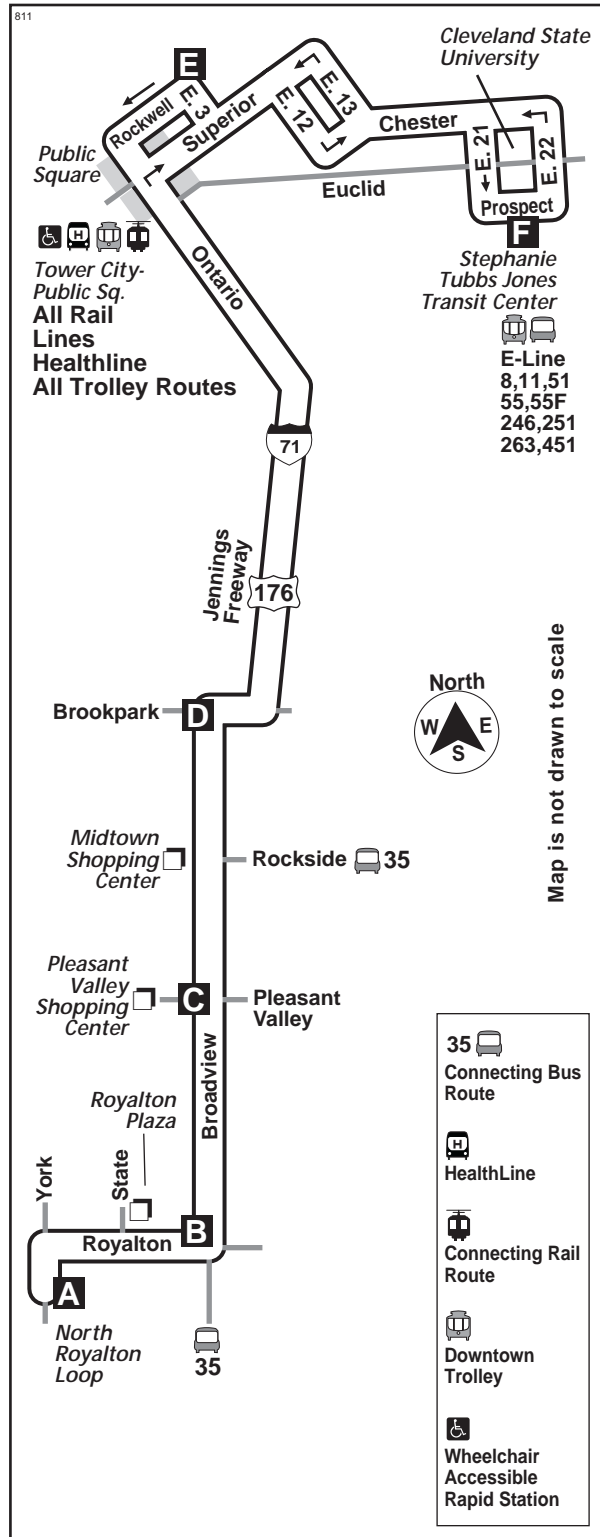

## Broadview- North Royalton

Effective August 21, 2011

- DESTINATIONS:**
- North Royalton Loop
  - Royalton Plaza
  - Pleasant Valley Shopping Center
  - Midtown Shopping Center
  - Tower City
  - Cleveland State University
  - Stephanie Tubbs Jones Transit Center

 **Wheelchair Accessible**

For more information,  
call the RTAnswerline at  
(216) 621-9500  
TDD (216) 781-4271

Greater Cleveland Regional Transit Authority  
1240 West 6th Street • Cleveland, Ohio 44113-1331  
rideRTA.com

**135****WEEKDAY****135****North**

BUS LEAVES OR ARRIVES AT	North Royalton Loop	Broadview-Royalton	Broadview-Pleasant Valley	Broadview-Brookpark	Rockwell-E. 3	Stephanie Tubbs Jones Transit Center
	A	B	C	D	E	F
5 AM	5:41	5:50	5:59	6:13	No	6:44
6 AM	6:01	6:10	6:19	6:33	No	7:06
	6:21	6:30	6:40	6:54	No	7:28
	6:41	6:50	7:01	7:15	No	7:49
7 AM	7:01	7:11	7:22	7:36	No	8:10
	7:21	7:31	7:42	7:56	No	8:30

**South**

BUS LEAVES OR ARRIVES AT	Stephanie Tubbs Jones Transit Center	Rockwell-E. 3	Broadview-Brookpark	Broadview-Pleasant Valley	Broadview-Royalton	North Royalton Loop
	F	E	D	C	B	A
3 PM	3:50	4:01	4:16	4:33	4:45	4:59
4 PM	4:10	4:22	4:37	4:54	5:06	5:20
	4:30	4:42	4:57	5:14	5:26	5:40
	4:53	5:05	5:20	5:37	5:49	6:03
5 PM	5:10	5:22	5:37	5:54	6:06	6:20
	5:40	5:52	6:07	6:24	6:36	6:50