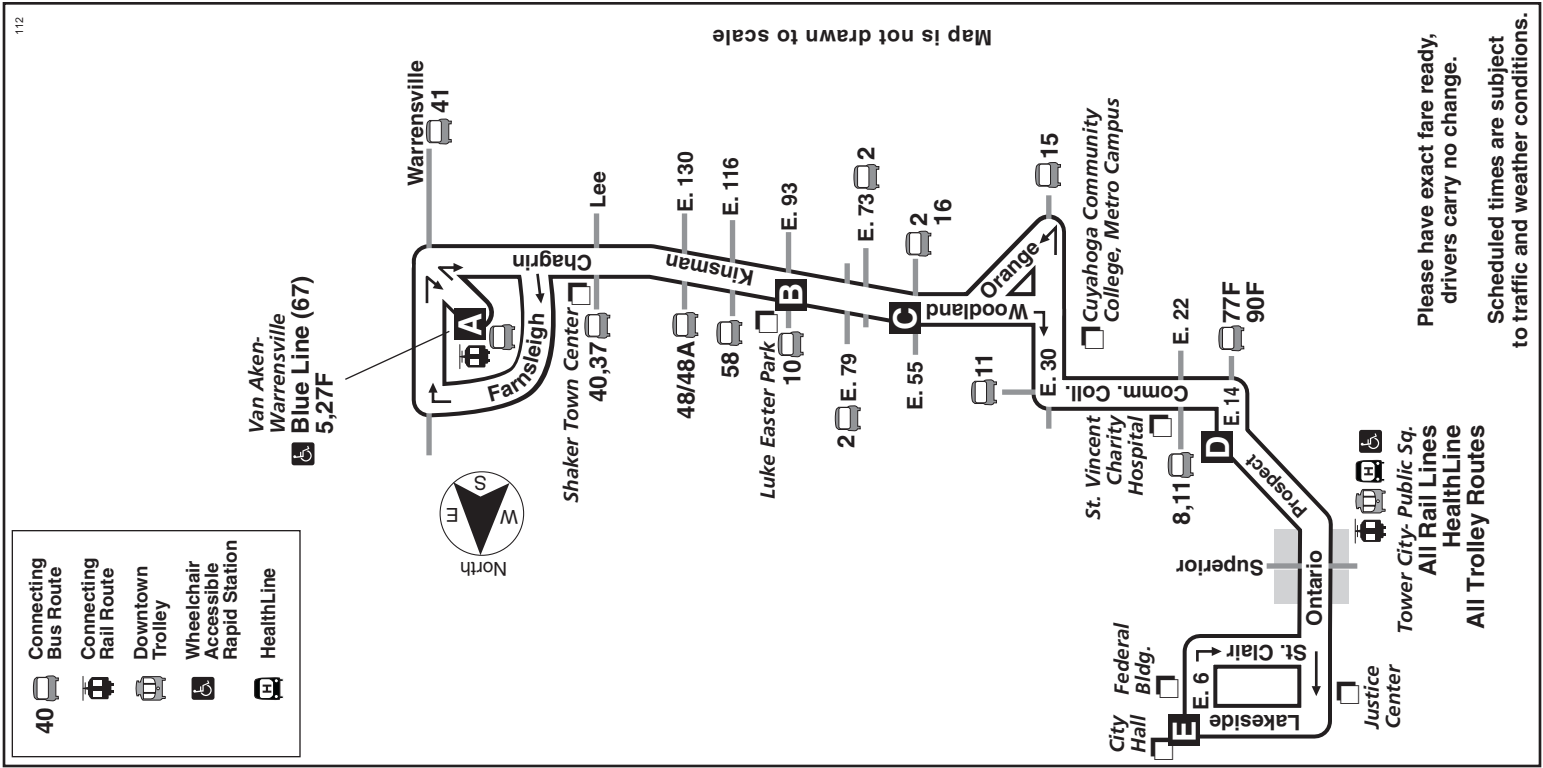

14

Kinsman

Effective March 18, 2012

DESTINATIONS:

Van Aken
Warrensville Rapid Station
Van Aken Warrensville Shopping Center
Shaker Towne Center
Mt. Pleasant Nbd. Family Service Cntr.
Tri-C Metro Campus
St. Vincent Charity Hospital
Colonial Arcade • Tower City
Justice Center • City Hall • Federal Bldg.

Wheelchair Accessible

For more information,
call the RTA's hotline at
(216) 621-9500
TDD (216) 781-4271

Greater Cleveland Regional Transit Authority
1240 West 6th Street • Cleveland, Ohio 44113-1331
rideRTA.com

Please have exact fare ready,
drivers carry no change.
Scheduled times are subject
to traffic and weather conditions.