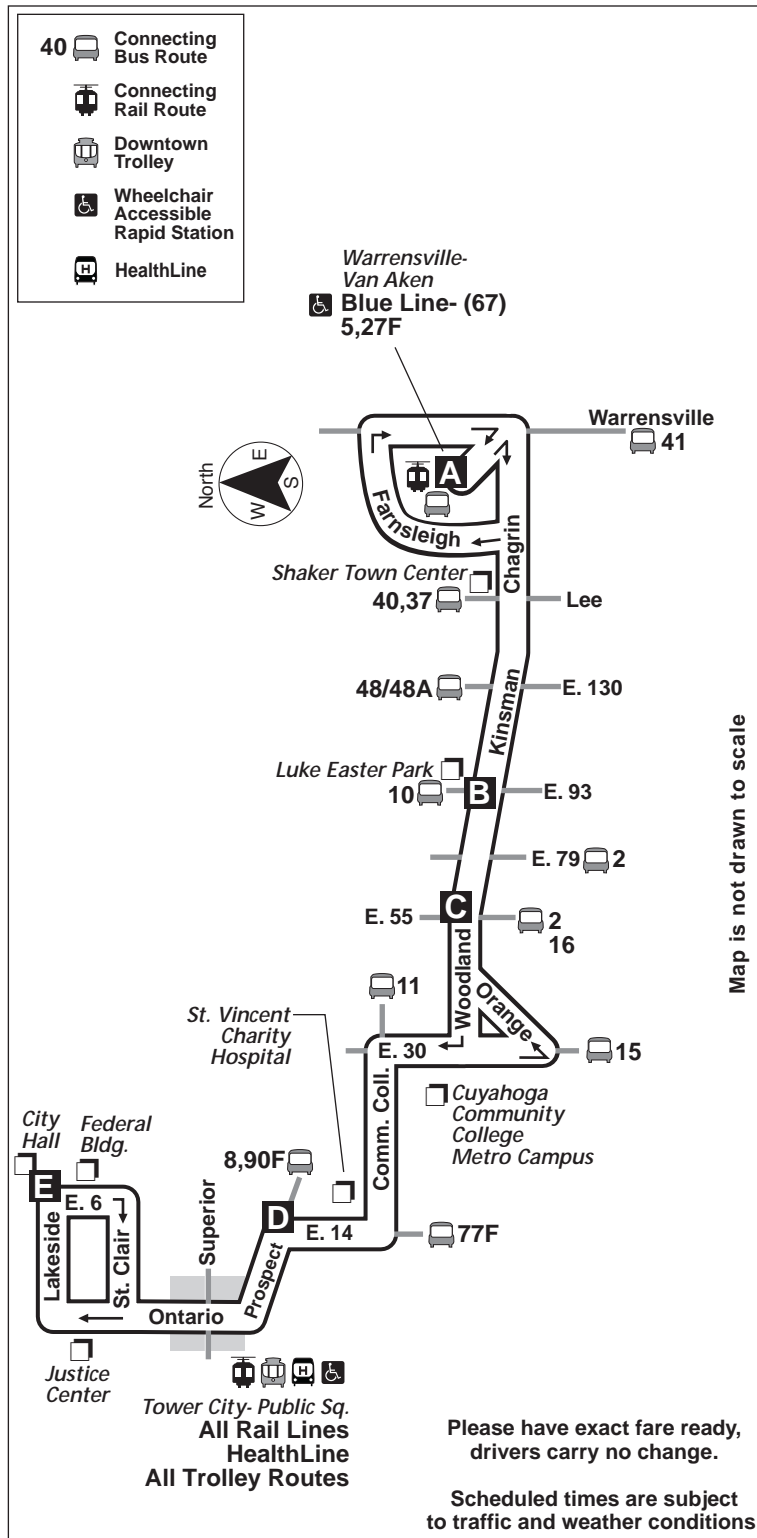

14

Kinsman

Effective August 22, 2010

DESTINATIONS:

Van Aken Rapid Station
 Van Aken Warrensville Shopping Center
 Shaker Towne Center
 Mt. Pleasant Nbd. Family Service Cntr.
 Tri-C Metro Campus
 St. Vincent Charity Hospital
 Colonial Arcade • Tower City
 Justice Center • City Hall • Federal Bldg.

 **Wheelchair Accessible**

For more information,
 call the RTA Answerline at
 (216) 621-9500
 TDD (216) 781-4271

Greater Cleveland Regional Transit Authority
 1240 West 6th Street • Cleveland, Ohio 44113-1331
 rideRTA.com