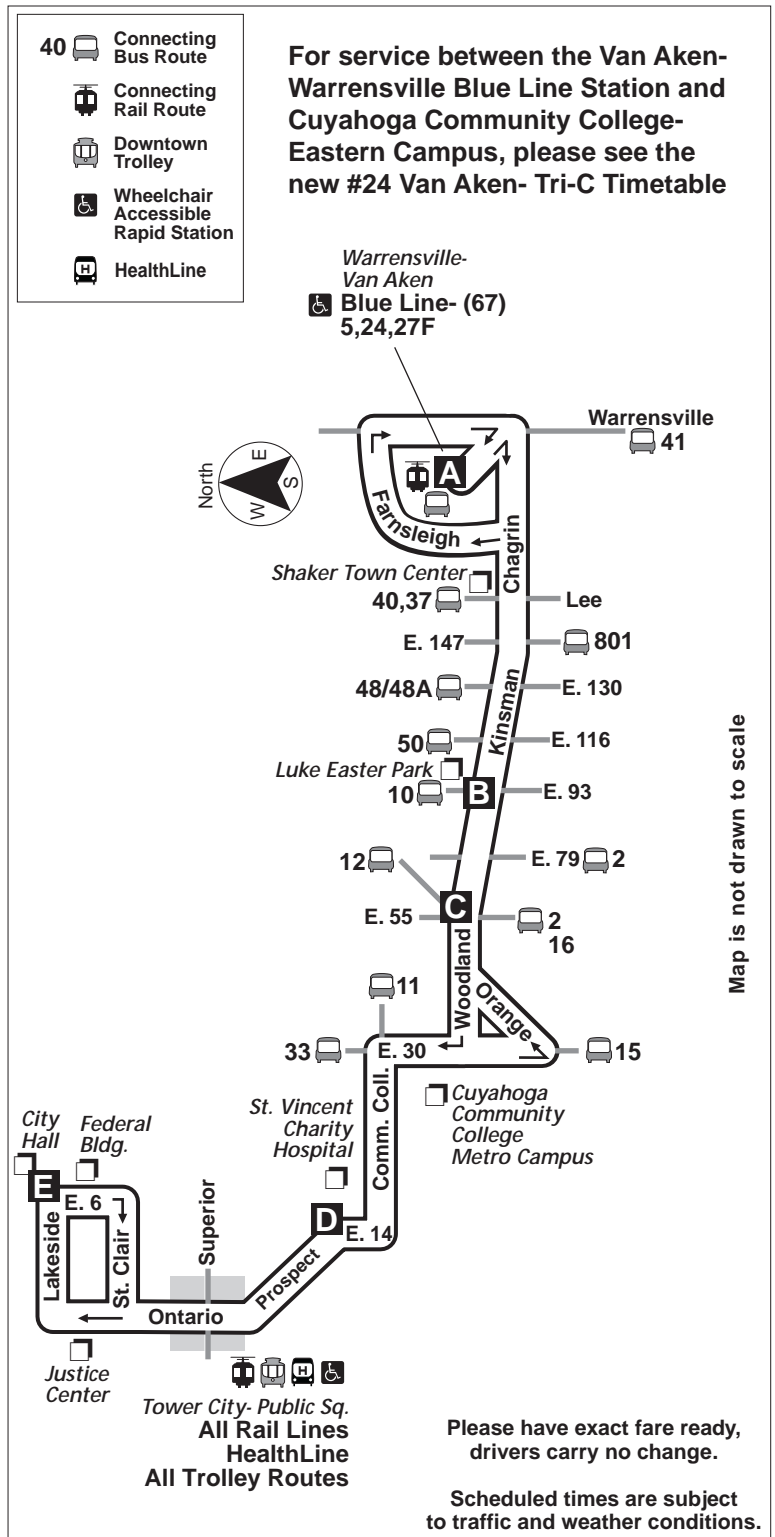

### DESTINATIONS:

- Van Aken Rapid Station
- Van Aken Warrensville Shopping Center
- Shaker Towne Center
- Mt. Pleasant Nbhd. Family Service Cntr.
- Tri-C Metro Campus
- St. Vincent Charity Hospital
- KSU Urban Design Collaborative
- Colonial Arcade • Tower City
- Justice Center • City Hall • Federal Bldg.

 **Wheelchair Accessible**

For more information,  
call the RTAanswerline at  
(216) 621-9500  
TDD (216) 781-4271

Greater Cleveland Regional Transit Authority  
1240 West 6th Street • Cleveland, Ohio 44113-1331  
rideRTA.com

RTA operates holiday service on the following days:  
 New Year's Day, Memorial Day, Independence Day,  
 Labor Day, Thanksgiving Day and Christmas Day.