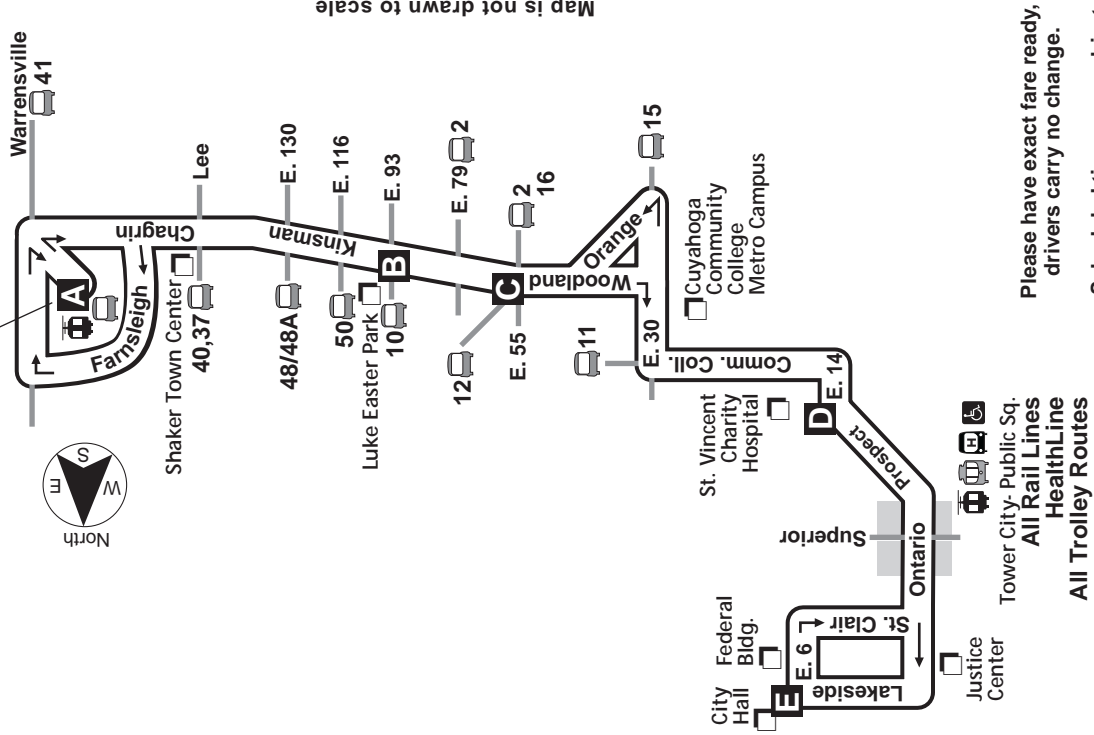

### DESTINATIONS:

Van Aken Rapid Station  
 Van Aken Warrensville Shopping Center  
 Shaker Towne Center  
 Mt. Pleasant Nbd. Family Service Cntr.  
 Tri-C Metro Campus  
 St. Vincent Charity Hospital  
 KSU Urban Design Collaborative  
 Colonial Arcade & Tower City  
 Justice Center & City Hall & Federal Bldg.

-  40 Connecting Bus Route
-  Connecting Rail Route
-  Downtown Trolley
-  Wheelchair Accessible Rapid Station
-  HealthLine

For service between the Van Aken-Warrensville Blue Line Station and Cuyahoga Community College-Eastern Campus, please see the #24 Van Aken-Tri-C Timetable.

Warrensville-Van Aken  
**Blue Line- (67)**  
 5,24,27F

Map is not drawn to scale

Please have exact fare ready,  
 drivers carry no change.  
 Scheduled times are subject  
 to traffic and weather conditions.

RTA operates holiday service on the following days:  
 New Year's Day, Memorial Day, Independence Day,  
 Labor Day, Thanksgiving Day and Christmas Day.