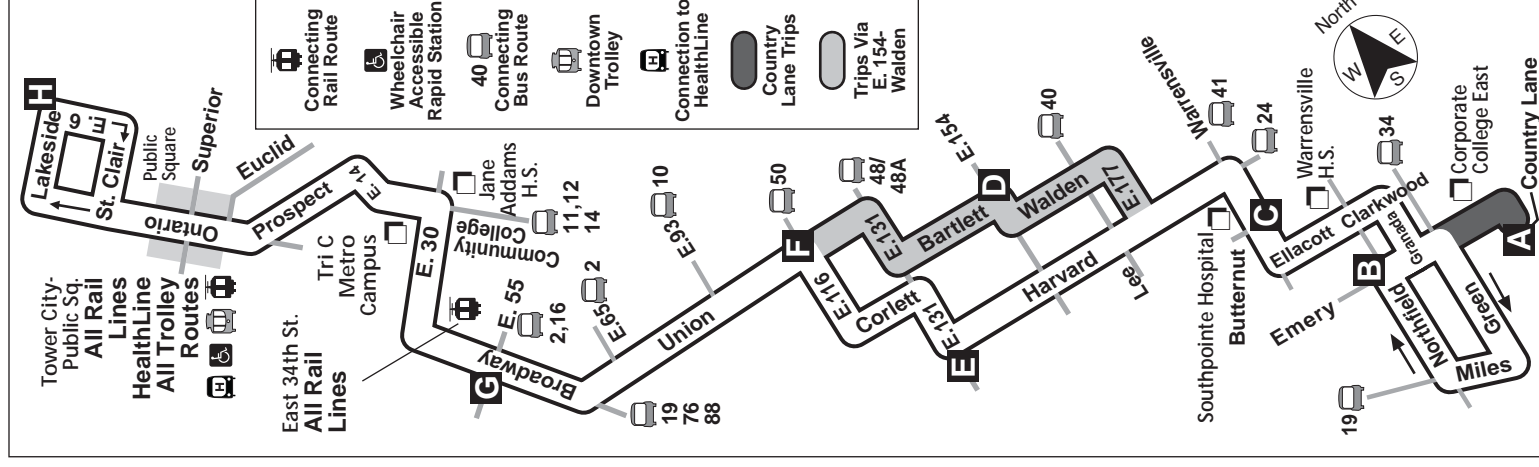

15

Union- Harvard

Effective December 13, 2009

DESTINATIONS:

Country Lane
Corporate College East
South Pointe Hospital
Lee-Harvard Shopping Center
East 34-Campus Rapid Station
Northeast Pre-Release Center
Main Post Office
Cuyahoga Community College Metro
St. Vincent Hospital
KSU Urban Design Collaborative
Progressive Field / Quicken Loans Arena
Colonial Arcade
Tower City
Justice Center/City Hall
Federal Building

Wheelchair Accessible

For more information,
call the RTA'swerline at
(216) 621-9500
TDD (216) 781-4271

Greater Cleveland Regional Transit Authority
1240 West 6th Street • Cleveland, Ohio 44113-1331
rideRTA.com