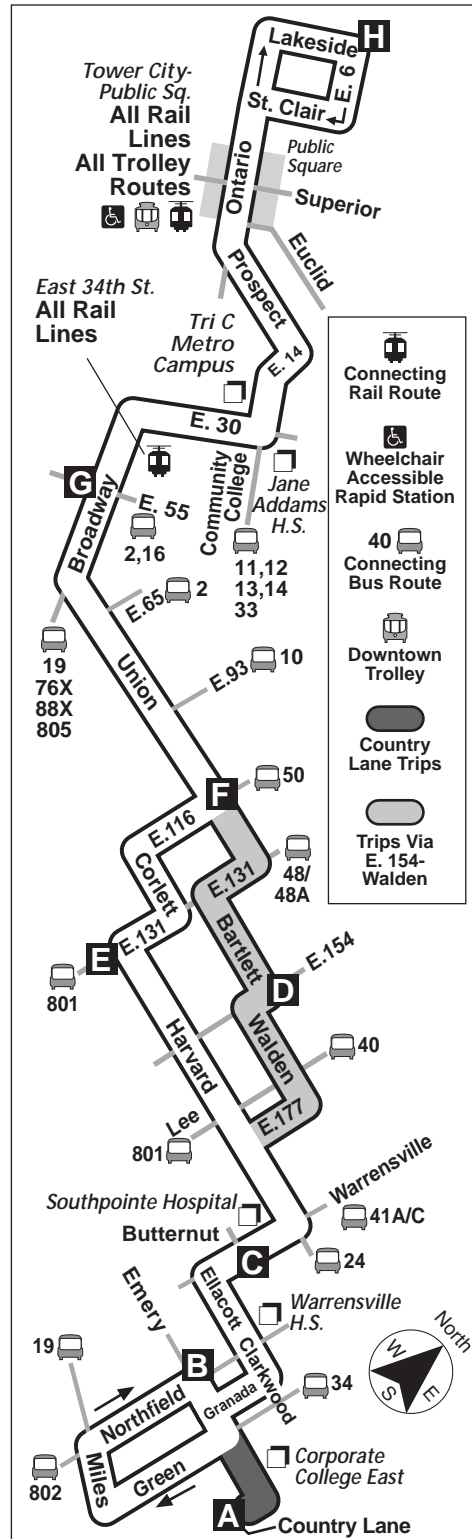

15

Union-Harvard

Effective August 24, 2008

DESTINATIONS:

- Country Lane
- Corporate College East
- South Pointe Hospital
- Lee-Harvard Shopping Center
- East 34-Campus Rapid Station
- Northeast Pre-Release Center
- Main Post Office
- Cuyahoga Community College Metro
- St. Vincent Hospital
- KSU Urban Design Collaborative
- Progressive Field / Quicken Loans Arena
- Colonial Arcade
- Tower City
- Justice Center/City Hall
- Federal Building

Wheelchair Accessible

For more information,
call the RTAanswerline at
(216) 621-9500
TDD (216) 781-4271

Greater Cleveland Regional Transit Authority
1240 West 6th Street • Cleveland, Ohio 44113-1331
rideRTA.com