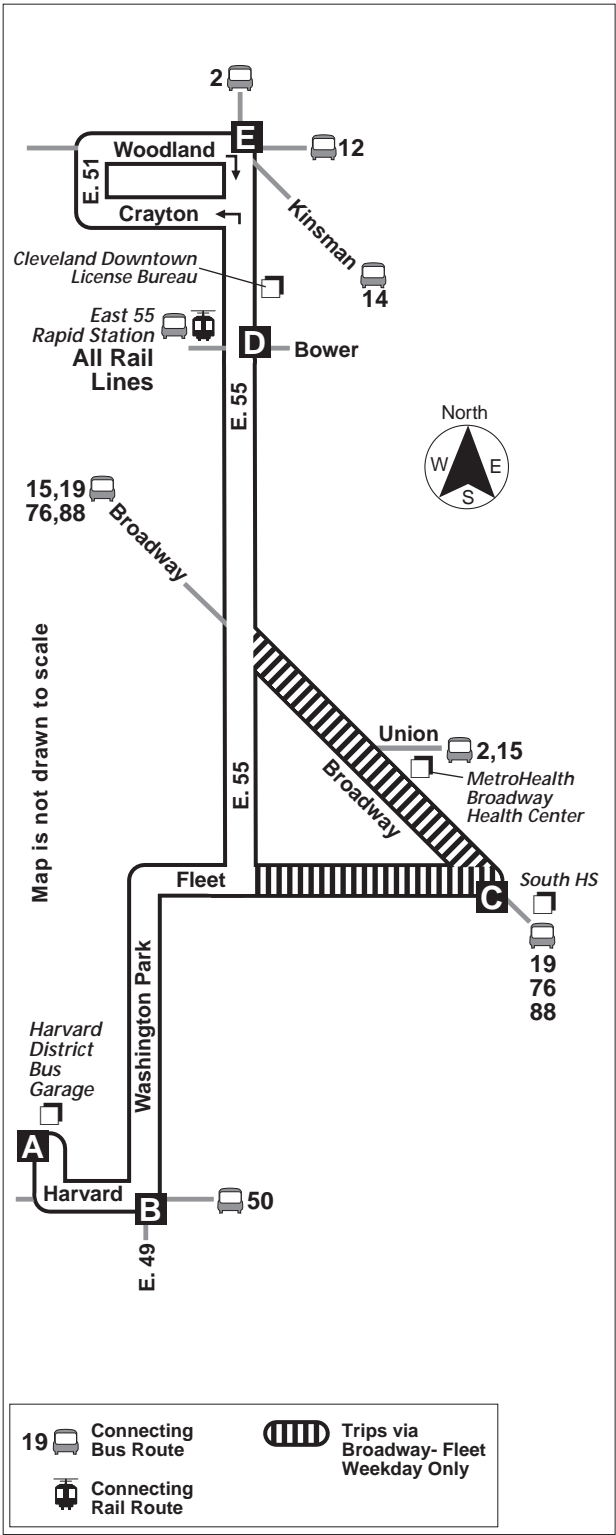

16

East 55

Effective September 20, 2009

DESTINATIONS:

- Cleveland Downtown License Bureau
- East 55th Rapid Station
- MetroHealth Broadway Health Center
- South High School
- Newburgh Heights Village Hall
- Harvard Garage

 **Wheelchair Accessible**

For more information,
call the RTAnswerline at
(216) 621-9500
TDD (216) 781-4271

Greater Cleveland Regional Transit Authority
1240 West 6th Street ♣ Cleveland, Ohio 44113-1331
rideRTA.com