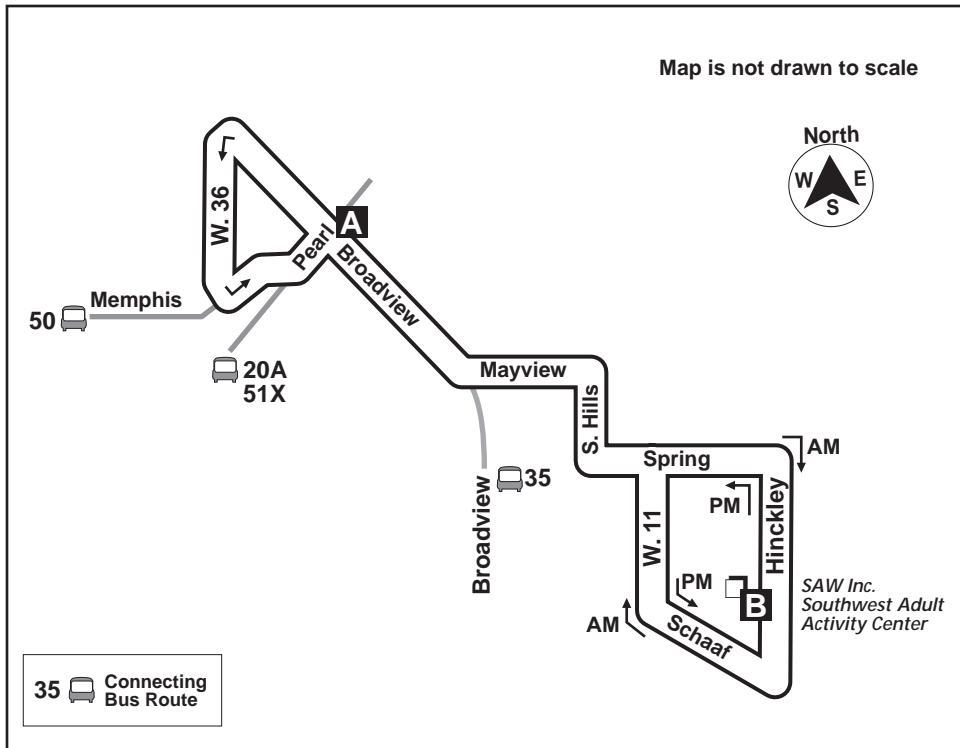

**18****WEEKDAY****18****North**

BUS LEAVES OR ARRIVES AT	Pearl-Broadview	Southwest Adult Activity Center
	A	B
7 AM	700	709
	730	739
8 AM	800	809
4 PM	435	445
5 PM	510	520
5 PM	545	555

**18****West 11<sup>th</sup>-Hinckley***Effective June 10, 2007***New Route**

This route replaces the #20 West 11th- Broadview

**South**

BUS LEAVES OR ARRIVES AT	Southwest Adult Activity Center	Pearl-Broadview
	B	A
6 AM	640	653
	710	723
7 AM	740	753
4 PM	453	505
5 PM	528	540

**DESTINATIONS:**Hinckley Industrial Parkway  
Southwest Adult Activity Center **Wheelchair Accessible**For more information,  
call the RTAnswerline at  
(216) 621-9500  
TDD (216) 781-4271Greater Cleveland Regional Transit Authority  
1240 West 6th Street • Cleveland, Ohio 44113-1331  
www.rideRTA.com

Scheduled times are subject to traffic and weather conditions.

RTA ID Cards are issued to qualifying seniors,  
disabled persons, or Medicare Cardholders.  
Please have exact fare ready, drivers carry no change.

RTA operates holiday service on the following days:  
New Year's Day, Memorial Day, Independence Day,  
Labor Day, Thanksgiving Day and Christmas Day.