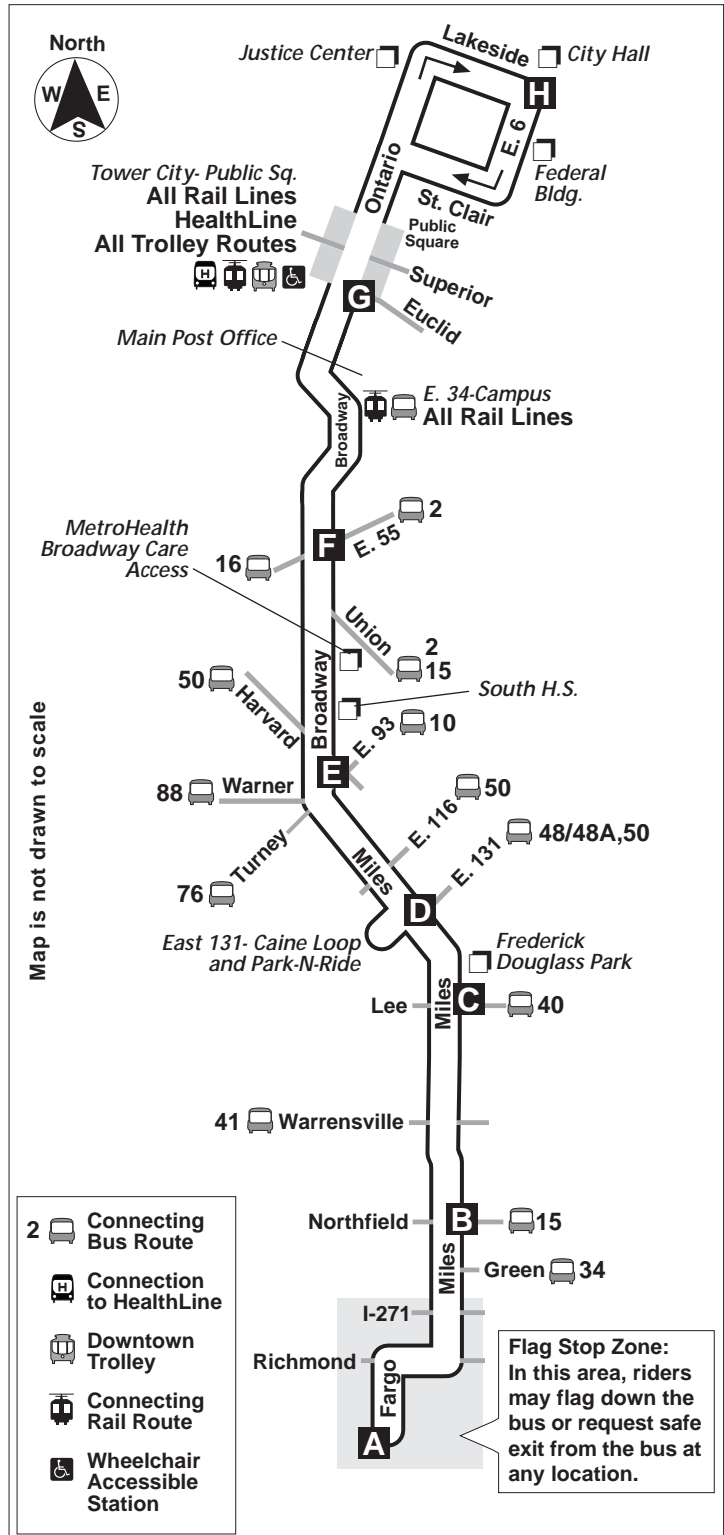

19

Broadway - Miles

Effective September 20, 2009

DESTINATIONS:

- Bedford Heights Industrial Park
- Cranwood Parkway
- E. 131 Loop Park-N-Ride
- MetroHealth Broadway Care Access
- E. 34-Campus Rapid Station
- Main Post Office
- Progressive Field / Quicken Loans Arena
- Tower City
- Justice Center
- City Hall
- Federal Building

Wheelchair Accessible

For more information,
call the RTAnswerline at
(216) 621-9500
TDD (216) 781-4271

Greater Cleveland Regional Transit Authority
1240 West 6th Street ♣ Cleveland, Ohio 44113-1331
rideRTA.com

RTA operates holiday service on the following days:
 New Year's Day, Memorial Day, Independence Day, Labor Day, Thanksgiving Day and Christmas Day.