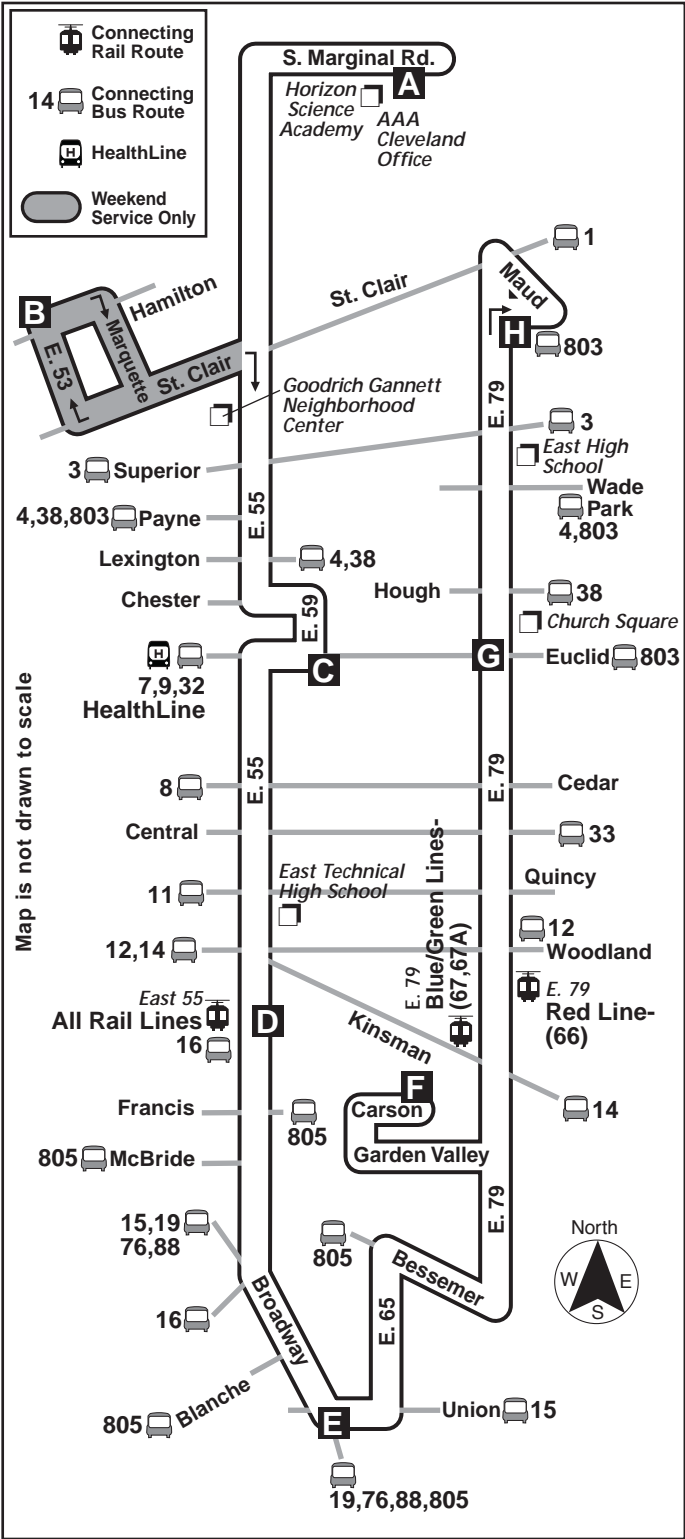

## East 55- East 79

Effective March 22, 2009

**DESTINATIONS:**

- AAA Cleveland Office
- Vocational Guidance Services Center
- Maingate Shopping Center
- East 55 Rapid Station
- Garden Valley Loop
- East 79 Rapid Station (Blue/Green Lines)
- East 79 Rapid Station (Red Line)
- Church Square Shopping Center
- Maud Loop

**Wheelchair Accessible**

For more information,  
call the RTAnswerline at  
(216) 621-9500  
TDD (216) 781-4271

Greater Cleveland Regional Transit Authority  
1240 West 6th Street • Cleveland, Ohio 44113-1331  
rideRTA.com