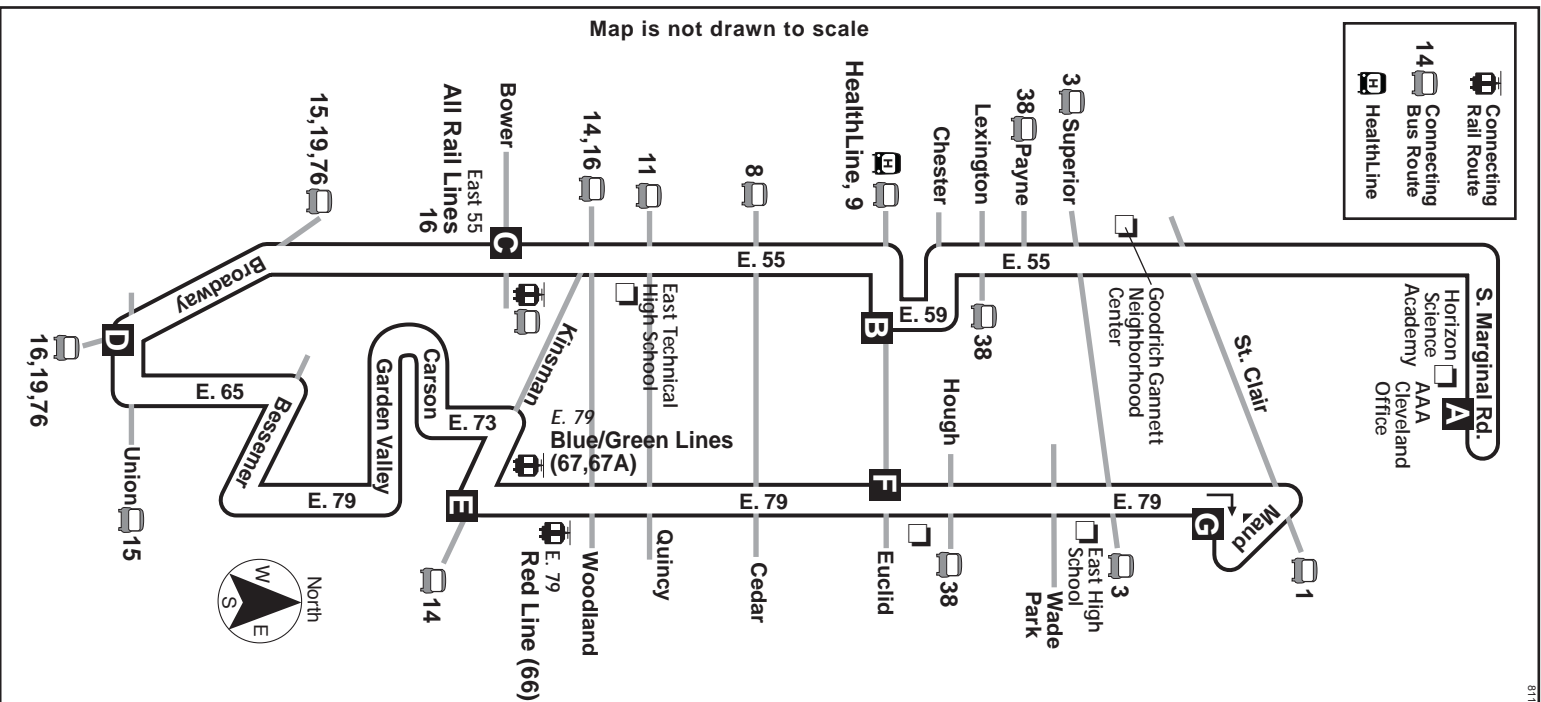

2

East 55- East 79

Effective August 21, 2011

DESTINATIONS:

- AAA Cleveland Office
- Vocational Guidance Services Center
- Maingate Shopping Center
- East 55 Rapid Station
- Garden Valley
- East 79 Rapid Station (Blue/Green Lines)
- East 79 Rapid Station (Red Line)
- Church Square Shopping Center
- Maud Loop

Wheelchair Accessible

For more information,
call the RTA'sswerline at
(216) 621-9500
TDD (216) 781-4271

Greater Cleveland Regional Transit Authority
1240 West 6th Street • Cleveland, Ohio 44113-1331
rideRTA.com

811

Follow us on Twitter @GCRTA

Please have exact fare ready, drivers carry no change.

No Saturday / Sunday / Holiday Service

Ayuda en Español:
Para ayuda con este horario, o para planificar una viaje, llame al (216) 621-9500 y oprime el numero 2 para español, y el numero 2 otra ves para una operadora en español.

RTA operates holiday service on the following days:
New Year's Day, Memorial Day, Independence Day,
Labor Day, Thanksgiving Day and Christmas Day.

Subscribe to e-news
To subscribe to RTA's twice-a-month free e-mail newsletter, go to rideRTA.com/e-news and fill in the information. Each newsletter is filled with up-to-date transit information.