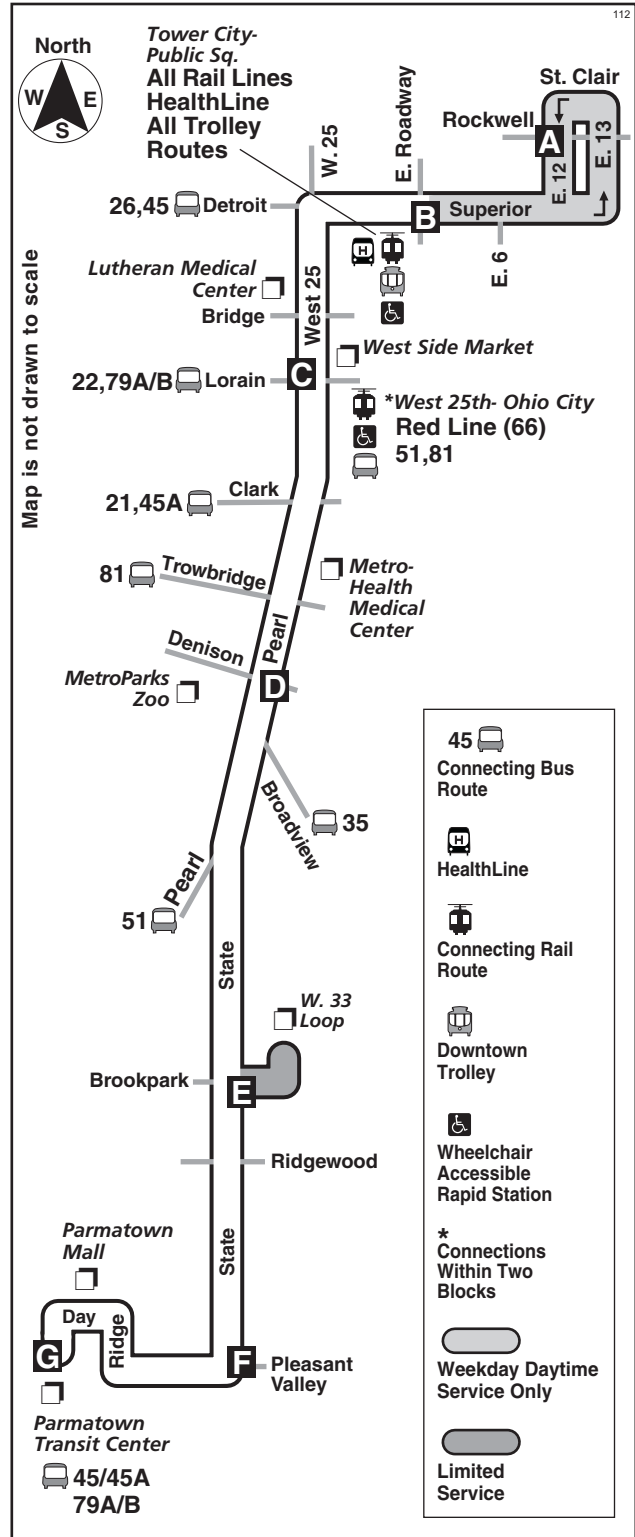

20

West 25- State

Effective January 8, 2012

See #35 Timetable for additional service on West 25th Street.

DESTINATIONS:

- Parma Community Hospital
- Parmatown Mall
- Parmatown Transit Center
- Metroparks Zoo
- MetroHealth Medical Center
- West Side Market
- Lutheran Medical Center
- Tower City

Wheelchair Accessible

For more information,
call the RTAanswerline at
(216) 621-9500
TDD (216) 781-4271

Greater Cleveland Regional Transit Authority
1240 West 6th Street • Cleveland, Ohio 44113-1331
rideRTA.com