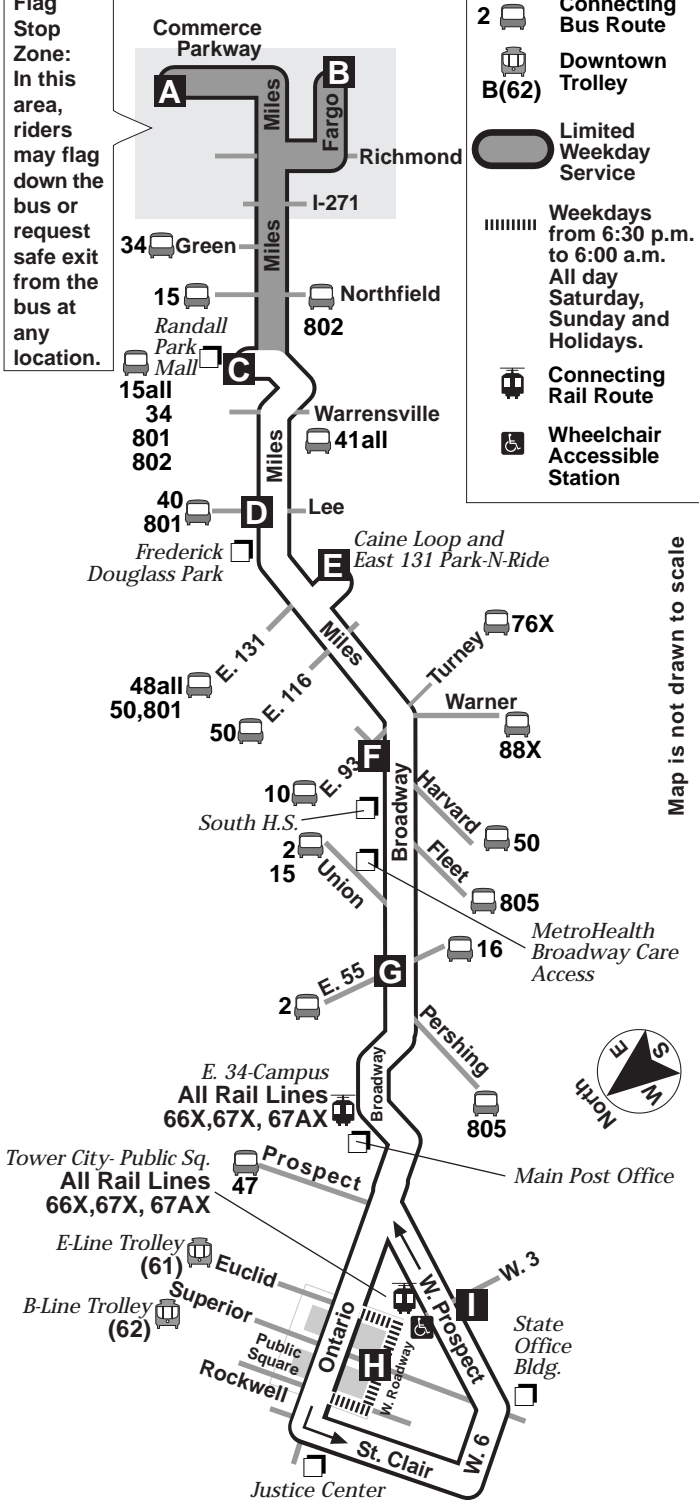

19

Broadway - Miles

Effective April 9, 2006

DESTINATIONS:

Commerce Parkway
Randall Park Mall
Cranwood Parkway
E. 131 Loop Park-N-Ride
MetroHealth Broadway Care Access
E. 34-Campus Rapid Station
Main Post Office
Jacobs Field / Quicken Loans Arena
Justice Center
State Office Building
Tower City

Wheelchair Accessible

For more information,
call the RTAanswerline at
(216) 621-9500
TDD (216) 781-4271

Greater Cleveland Regional Transit Authority
1240 West 6th Street • Cleveland, Ohio 44113-1331
www.rideRTA.com

Flag Stop Zone:
In this area, riders may flag down the bus or request safe exit from the bus at any location.

-  **2** Connecting Bus Route
-  **B(62)** Downtown Trolley
-  Limited Weekday Service
-  Weekdays from 6:30 p.m. to 6:00 a.m. All day Saturday, Sunday and Holidays.
-  Connecting Rail Route
-  Wheelchair Accessible Station

Scheduled times are subject to traffic and weather conditions.

RTA operates holiday service on the following days:
New Year's Day, Memorial Day, Independence Day, Labor Day, Thanksgiving Day and Christmas Day.