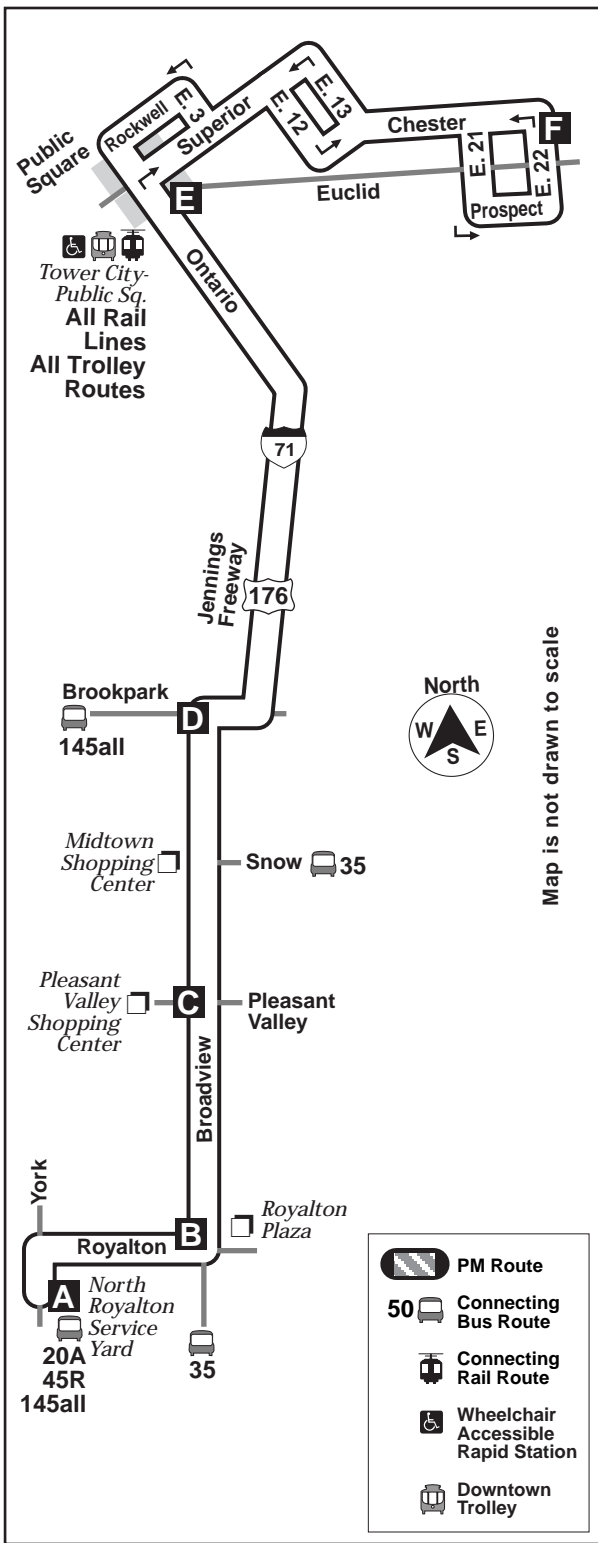

135

Broadview - North Royalton

Effective June 11, 2006

DESTINATIONS:

North Royalton Loop
Royalton Plaza
Pleasant Valley Shopping Center
Midtown Shopping Center
Tower City
Cleveland State University

Wheelchair Accessible

For more information,
call the RTA Answerline at
(216) 621-9500
TDD (216) 781-4271

Greater Cleveland Regional Transit Authority
1240 West 6th Street • Cleveland, Ohio 44113-1331
www.rideRTA.com

135

WEEKDAY

135

North

BUS LEAVES OR ARRIVES AT	N. Royalton Service Yard	Broadview-Royalton	Broadview-Pleasant Valley	Broadview-Brookpark	Euclid-Ontario	Cleveland State University (East 22)
	A	B	C	D	E	F
5 AM	550	559	608	620	Yes	648
6 AM	610	619	628	640	Yes	710
	623	632	642	654	Yes	725
	637	646	657	709	Yes	740
	648	658	709	721	Yes	752
	658	708	719	731	Yes	802
7 AM	710	720	731	743	Yes	814
	726	736	747	759	Yes	830

South

BUS LEAVES OR ARRIVES AT	Cleveland State University (East 22)	Euclid-Ontario	Broadview-Brookpark	Broadview-Pleasant Valley	Broadview-Royalton	N. Royalton Service Yard
	F	E	D	C	B	A
4 PM	400	412	426	441	451	502
	415	427	441	456	506	517
	430	442	456	511	521	532
	440	452	506	521	530	541
	450	502	516	531	540	551
5 PM	500	512	526	541	550	601
	515	526	539	554	603	614
	530	540	554	609	618	629