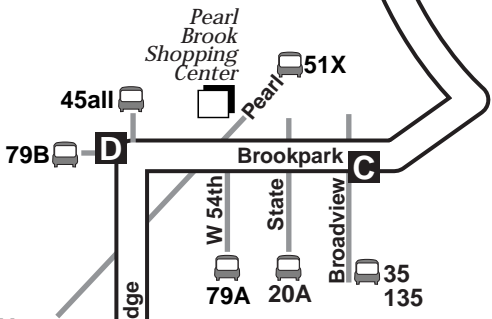

145Y/R

York Flyer

Effective June 11, 2006

DESTINATIONS:

North Royalton Service Yard

Pleasant Lake Apartments

Tri-C Western Campus

Parmatown Transit Center/Pamatown Mall

Parma Community General Hospital

Pearl Brook Shopping Center

Tower City

Wheelchair Accessible

For more information,
call the RTAanswerline at
(216) 621-9500
TDD (216) 781-4271

Greater Cleveland Regional Transit Authority
1240 West 6th Street • Cleveland, Ohio 44113-1331
www.rideRTA.com

Map is not drawn to scale

-  **145R**
North Royalton Service Yard via Royalton
-  **145Y**
North Royalton Service Yard via York
(Does not enter the Pleasant Lake Complex)
-  **145Y**
Pleasant Lake via York
-  **23** Connecting Bus Route

North

BUS LEAVES OR ARRIVES AT ▶	North Royalton Service Yard	Ridge- Bennett	Pleasant Lake- York	Tri-C Western Campus	Parmatown Transit Center	Brookpark- Ridge	Brookpark- Broadview	Prospect- Ontario	East 12th- Rockwell
	I	H	G	F	E	D	C	B	A
5 AM	542	No	549	552	559	611	618	Yes	645
	555	559	No	No	614	626	633	Yes	700
6 AM	609	No	616	619	629	641	648	Yes	715
	639	No	646	649	659	711	718	Yes	745
	655	659	No	No	714	726	733	Yes	800
7 AM	709	No	716	719	729	741	748	Yes	815
	739	No	746	749	759	811	818	Yes	845
	755	759	No	No	814	826	833	Yes	900
8 AM	811	No	818	821	831	843	850	Yes	915
	849	No	856	859	906	918	925	Yes	949
9 AM	No	No	936	939	946	958	1005	Yes	1029
10 AM	No	No	1036	1039	1046	1058	1105	Yes	1129
11 AM	No	No	1136	1139	1146	1158	1205	Yes	1229
12 PM	No	No	1236	1239	1246	1258	105	Yes	129
1 PM	No	No	136	139	146	158	205	Yes	229
2 PM	No	No	236	239	246	258	305	Yes	329
3 PM	No	No	336	339	346	358	405	Yes	429
4 PM	No	No	415	418	425	437	444	Yes	508
5 PM	515	No	522	525	532	544	551	Yes	615
6 PM	610	No	617	620	627	639	646	659	No
7 PM	710	No	717	720	727	739	746	759	No