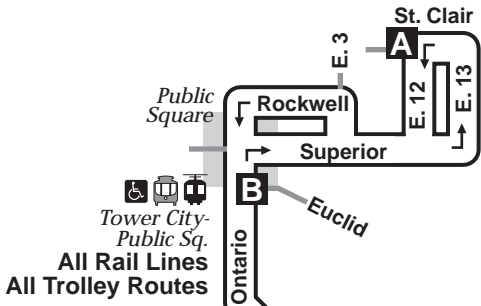

145Y/R

York Flyer

Effective June 11, 2006

DESTINATIONS:

North Royalton Service Yard

Pleasant Lake Apartments

Tri-C Western Campus

Parmatown Transit Center/Pamatown Mall

Parma Community General Hospital

Pearl Brook Shopping Center

Tower City

Wheelchair Accessible

For more information,
call the RTAanswerline at
(216) 621-9500
TDD (216) 781-4271

Greater Cleveland Regional Transit Authority
1240 West 6th Street • Cleveland, Ohio 44113-1331
www.rideRTA.com

Map is not drawn to scale

-  **145R**
North Royalton Service Yard via Royalton
-  **145Y**
North Royalton Service Yard via York
(Does not enter the Pleasant Lake Complex)
-  **145Y**
Pleasant Lake via York
-  **23** Connecting Bus Route

Scheduled times are subject to traffic and weather conditions.

RTA operates holiday service on the following days:
 New Year's Day, Memorial Day, Independence Day,
 Labor Day, Thanksgiving Day and Christmas Day.