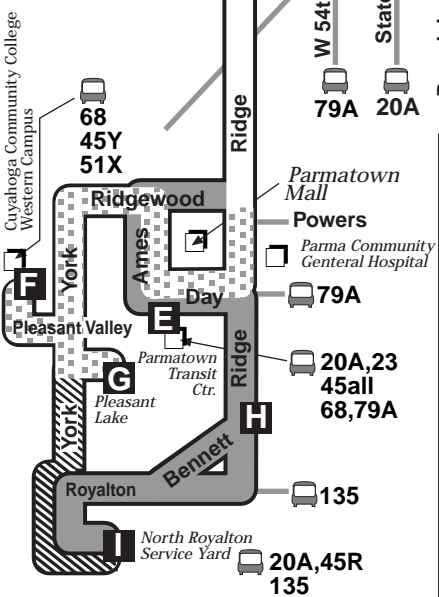

145Y/R

York Flyer

Effective June 11, 2006

DESTINATIONS:

North Royalton Service Yard

Pleasant Lake Apartments

Tri-C Western Campus

Parmatown Transit Center/Pamatown Mall

Parma Community General Hospital

Pearl Brook Shopping Center

Tower City

Wheelchair Accessible

For more information,
call the RTAanswerline at
(216) 621-9500
TDD (216) 781-4271

Greater Cleveland Regional Transit Authority
1240 West 6th Street • Cleveland, Ohio 44113-1331
www.rideRTA.com

Map is not drawn to scale

-  **145R**
North Royalton Service Yard via Royalton
-  **145Y**
North Royalton Service Yard via York
(Does not enter the Pleasant Lake Complex)
-  **145Y**
Pleasant Lake via York
-  **23** Connecting Bus Route

Scheduled times are subject to traffic and weather conditions.

RTA operates holiday service on the following days:
 New Year's Day, Memorial Day, Independence Day,
 Labor Day, Thanksgiving Day and Christmas Day.