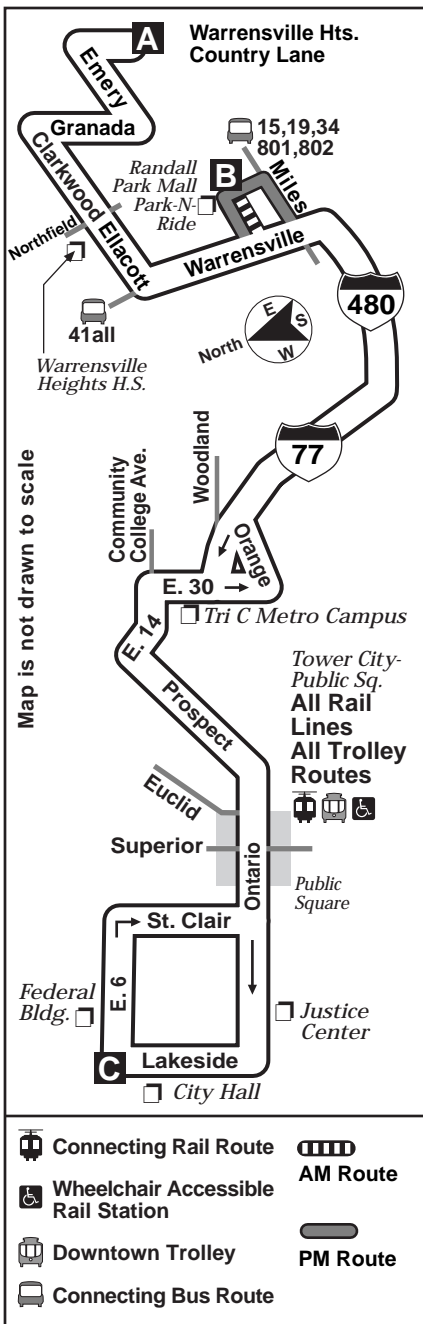

### DESTINATIONS:

Country Lane  
Randall Park Mall  
Cuyahoga Community College – Metro Campus  
Tower City  
Justice Center  
City Hall  
Federal Building

Wheelchair Accessible

For more information,  
call the RTA Answerline at  
(216) 621-9500  
TDD (216) 781-4271

Greater Cleveland Regional Transit Authority  
1240 West 6th Street • Cleveland, Ohio 44113-1331  
[www.rideRTA.com](http://www.rideRTA.com)

15F

WEEKDAY

15F

West

BUS LEAVES OR ARRIVES AT	Country Lane A	Randall Park Mall B	Lakeside-East 6 C
5 AM	505	522	600
	535	552	630
6 AM	601	619	700
	627	648	730
	657	718	800
7 AM	727	748	830
	757	818	900
4 PM	443	504	No
5 PM	513	534	No
	543	604	No
6 PM	613	634	No
	643	704	No
7 PM	713	734	No

East

BUS LEAVES OR ARRIVES AT	Lakeside-East 6 C	Randall Park Mall B	Country Lane A
4 AM	No	441	459
5 AM	No	511	529
	No	537	555
6 AM	No	603	621
	No	633	651
7 AM	No	703	721
	No	733	751
3 PM	335	417	440
4 PM	405	447	510
	435	517	540
5 PM	505	547	610
	535	617	640
6 PM	605	647	710

No Saturday, Sunday or Holiday Service.

Scheduled times are subject to traffic and weather conditions.

RTA operates holiday service on the following days: New Year's Day, Memorial Day, Independence Day, Labor Day, Thanksgiving Day and Christmas Day.