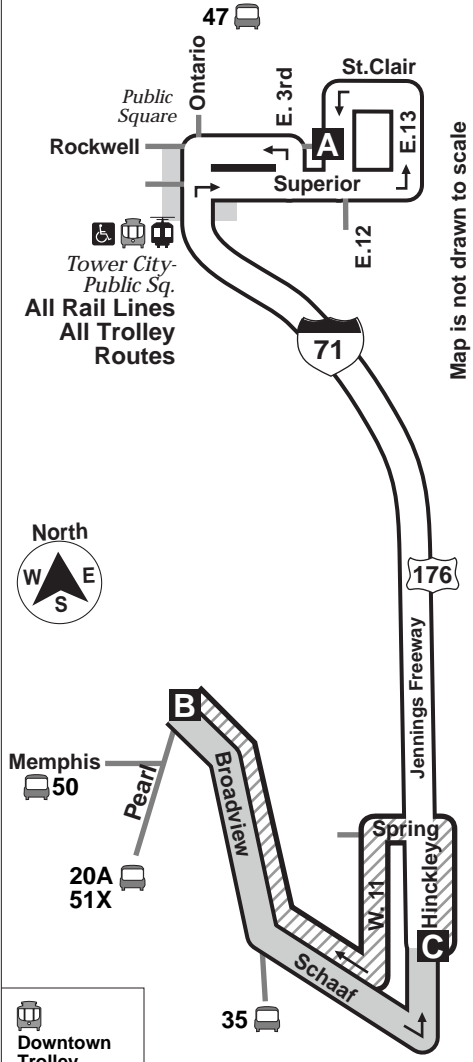

Greater Cleveland Regional Transit Authority  
1240 West 6th Street • Cleveland, Ohio 44113-1331  
[www.rideRTA.com](http://www.rideRTA.com)

Map is not drawn to scale

- 23** Connecting Bus Route
- Connecting Rail Route
- Downtown Trolley

## South

BUS LEAVES OR ARRIVES AT	East 12-Rockwell F	West 25-Lorain E	West 25-Trowbridge D	Broadview-Pearl C	West 11-Spring B	West 33 Loop A
4 PM	406	419	427	434	439	448
	442	455	503	510	515	524
5 PM	506	519	527	534	539	548
	538	551	559	606	611	620

# Hinckley Trips (S.A.W. Inc.)

Map is not drawn to scale

- Downtown Trolley
- 50 Connecting Bus Route
- Connecting Rail Route
- Wheelchair Accessible Rapid Station
- Trips Between Hinckley Industrial Parkway and downtown
- Southbound Trips from Broadview-Pearl to Hinckley Industrial Parkway
- Northbound Trips from Hinckley Industrial Parkway to Broadview- Pearl

## South

BUS LEAVES OR ARRIVES AT	East 12-Rockwell	Broadview-Pearl	Hinckley-S.A.W. Inc.
	A	B	C
6 AM			
7 AM			
8 AM			
4 PM			