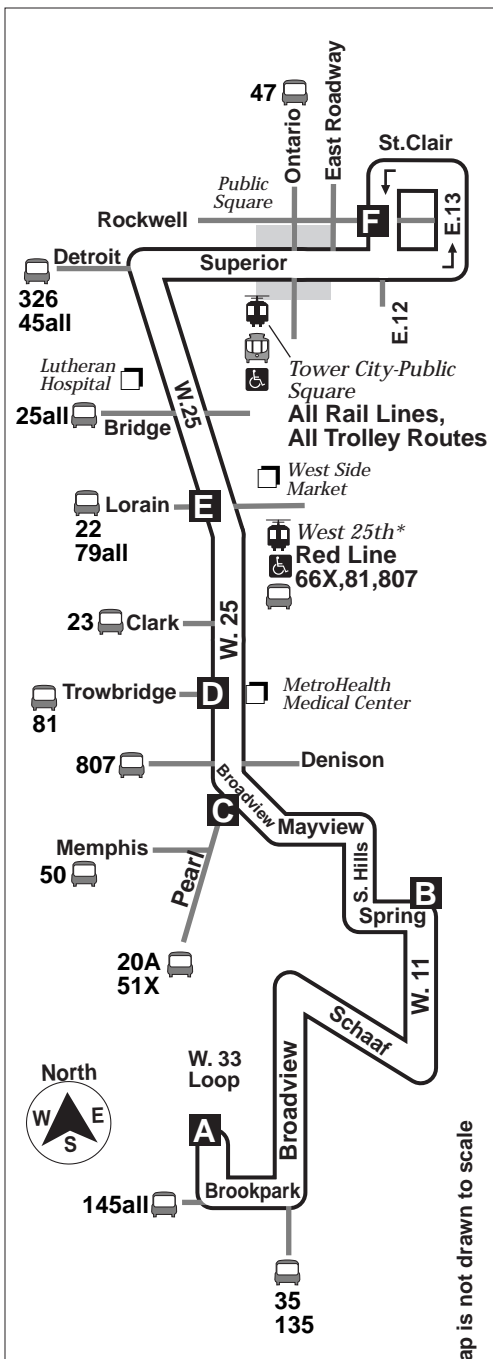

### DESTINATIONS:

West 33rd Loop  
Brookview Shopping Center  
Hinckley Industrial Parkway  
Broadview Garden Apts.  
MetroHealth Medical Center  
Westside Market  
Tower City

**Wheelchair Accessible**

For more information,  
call the RTA Answerline at  
(216) 621-9500  
TDD (216) 781-4271

Greater Cleveland Regional Transit Authority  
1240 West 6th Street • Cleveland, Ohio 44113-1331  
[www.rideRTA.com](http://www.rideRTA.com)

Map is not drawn to scale

- 23** Connecting Bus Route
- Connecting Rail Route
- Downtown Trolley

## South

BUS LEAVES OR ARRIVES AT	East 12-Rockwell F	West 25-Lorain E	West 25-Trowbridge D	Broadview-Pearl C	West 11-Spring B	West 33 Loop A
4 PM	406	419	427	434	439	448
	442	455	503	510	515	524
5 PM	506	519	527	534	539	548
	538	551	559	606	611	620

# Hinckley Trips (S.A.W. Inc.)

Map is not drawn to scale

- Downtown Trolley
- 50 Connecting Bus Route
- Connecting Rail Route
- Wheelchair Accessible Rapid Station
- Trips Between Hinckley Industrial Parkway and downtown
- Southbound Trips from Broadview-Pearl to Hinckley Industrial Parkway
- Northbound Trips from Hinckley Industrial Parkway to Broadview- Pearl