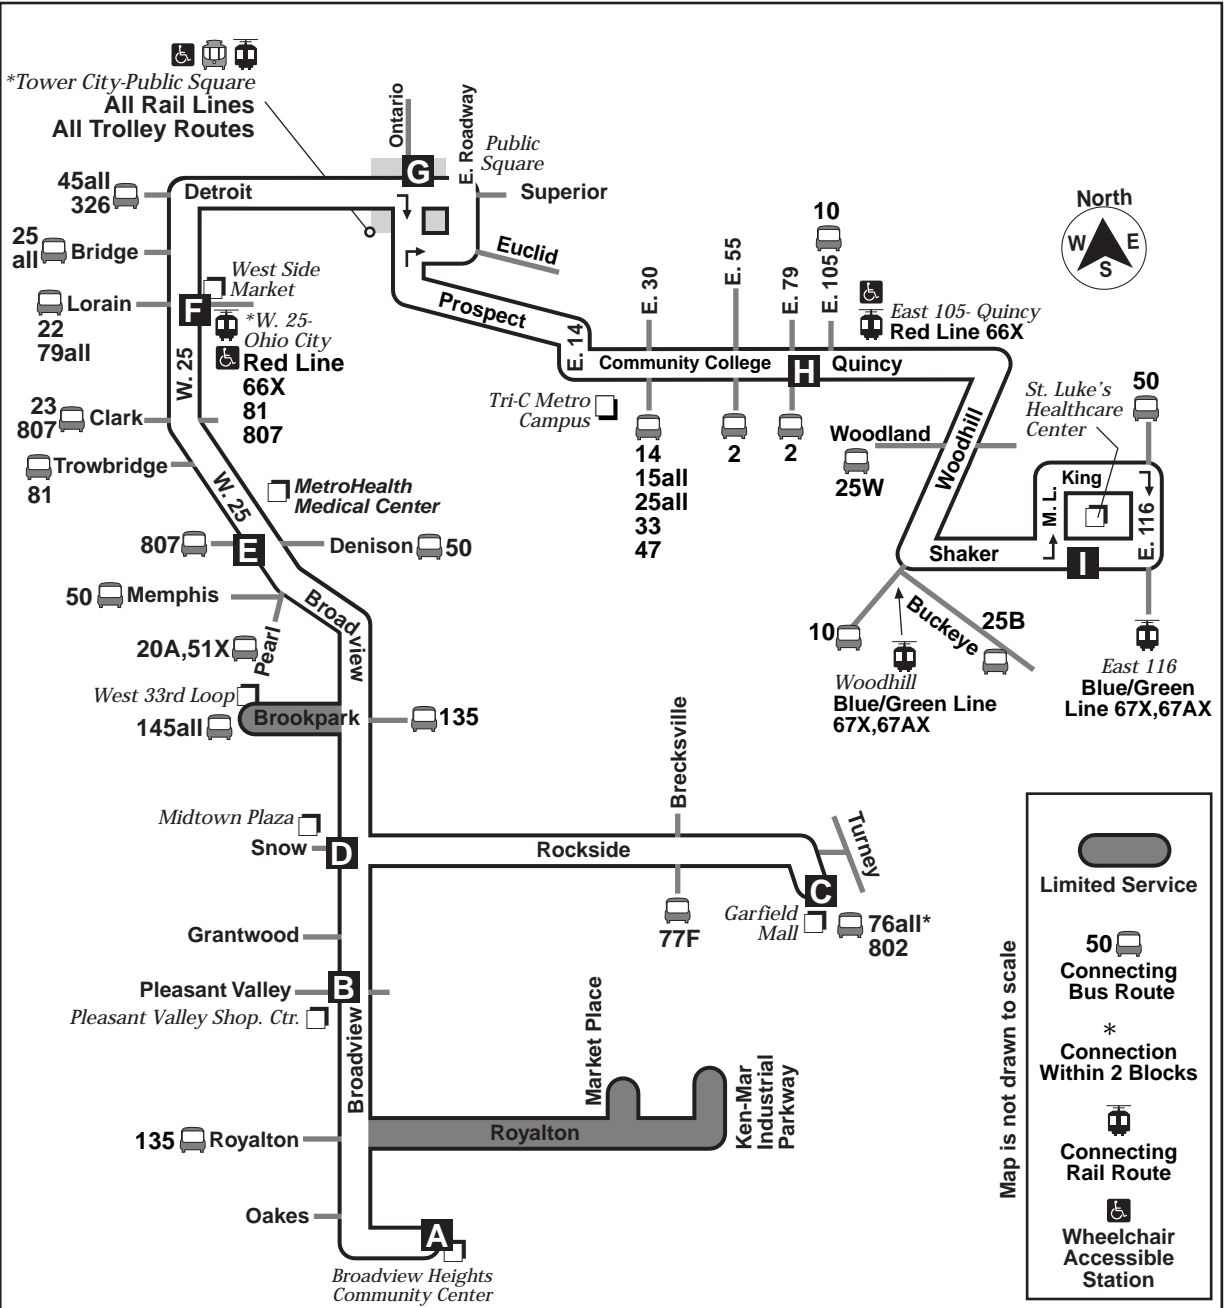

Scheduled times are subject to traffic and weather conditions.

RTA ID Cards are issued to qualifying seniors, disabled persons or Medicare Cardholders.
Please have exact fare ready, drivers carry no change.