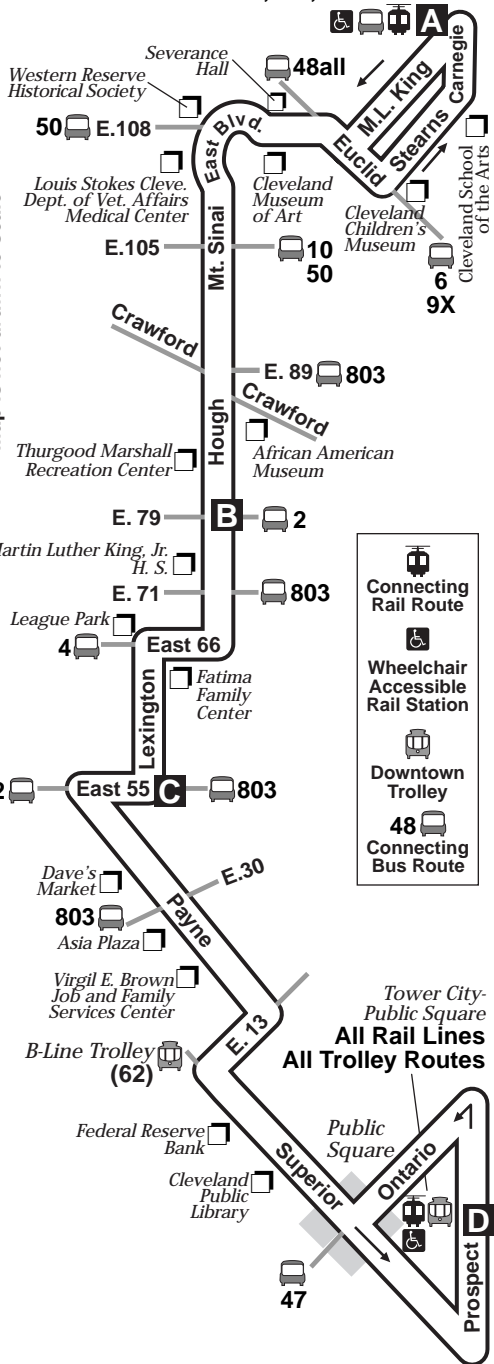

38

Payne - Hough

Effective June 11, 2006

DESTINATIONS:

University Circle Rapid Station
Cleveland Botanical Gardens
Cultural Museums
Louis Stokes Cleve. Dept. of V.A. -
Affairs Medical Center
Thurgood Marshall Recreation Center
African American History Museum
Northeast Ohio Neighborhood-
Health Services (N.E.O.N.) Headquarters
Asia Plaza
Virgil Brown Job & Family Services Center
Cleveland Public Library (Main Branch)
Tower City

University Circle
Red Line- 66X
7X,8,9X,32X,42,48all
50,821,CircleLink

Map is not drawn to scale

-  Connecting Rail Route
-  Wheelchair Accessible Rail Station
-  Downtown Trolley
-  48 Connecting Bus Route