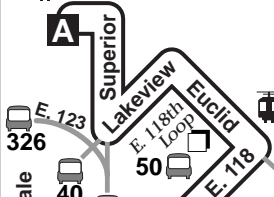

4

Payne - Wade Park

Effective June 11, 2006

DESTINATIONS:

Superior Rapid Station
Garrett Square
Euclid-East 120 Rapid Station
Case Western Reserve University
Cleveland V.A. Medical Center
Culture Museums
Martin Luther King Jr. Plaza
League Park
Fatima Community Center
Asia Plaza
Virgil E. Brown Job & Family Services
Cleveland Public Library (Main Branch)
Tower City

Superior
Red Line- 66X, 36,40

A

Euclid-East 120
Red Line- 66X

Map is not drawn to scale

Case Western Reserve University
 E.108 50
 Louis Stokes Cleve. Dept. of
 Vet. Affairs Medical Center
 E.105

Martin Luther King Jr. Plaza

Wade Park

Crawford 803

2 E.79 **B**

League Park

Giddings 803
 East 66 38
 Lexington **C**

2 East 55 **C**

Dave's Market
 803
 Asia Plaza

Tower City Public Square
All Rail lines
All Trolley Routes

Virgil E. Brown Job & Family Services

Public Square

Cleveland Public Library

D

Wheelchair Accessible Station

Downtown Trolley

Connecting Rail Route

38 **Connecting Bus Route**