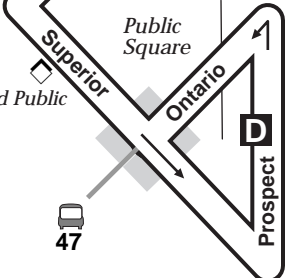

Superior
Red Line- 66X, 36,40

A

Euclid-East 120
Red Line- 66X

Map is not drawn to scale

Case Western Reserve University
 E.108 50
 Louis Stokes Cleve. Dept. of
 Vet. Affairs Medical Center
 E.105

Martin Luther King Jr. Plaza

Wade Park

Crawford 803

2 E.79 **B**

League Park

Giddings 803
 East 66 38
 Lexington **C**

2 East 55 **C**

Dave's Market
 803
 Asia Plaza

Tower City Public Square
All Rail lines
All Trolley Routes

Virgil E. Brown Job & Family Services

Public Square

Cleveland Public Library

D

Wheelchair Accessible Station

Downtown Trolley

Connecting Rail Route

38 **Connecting Bus Route**