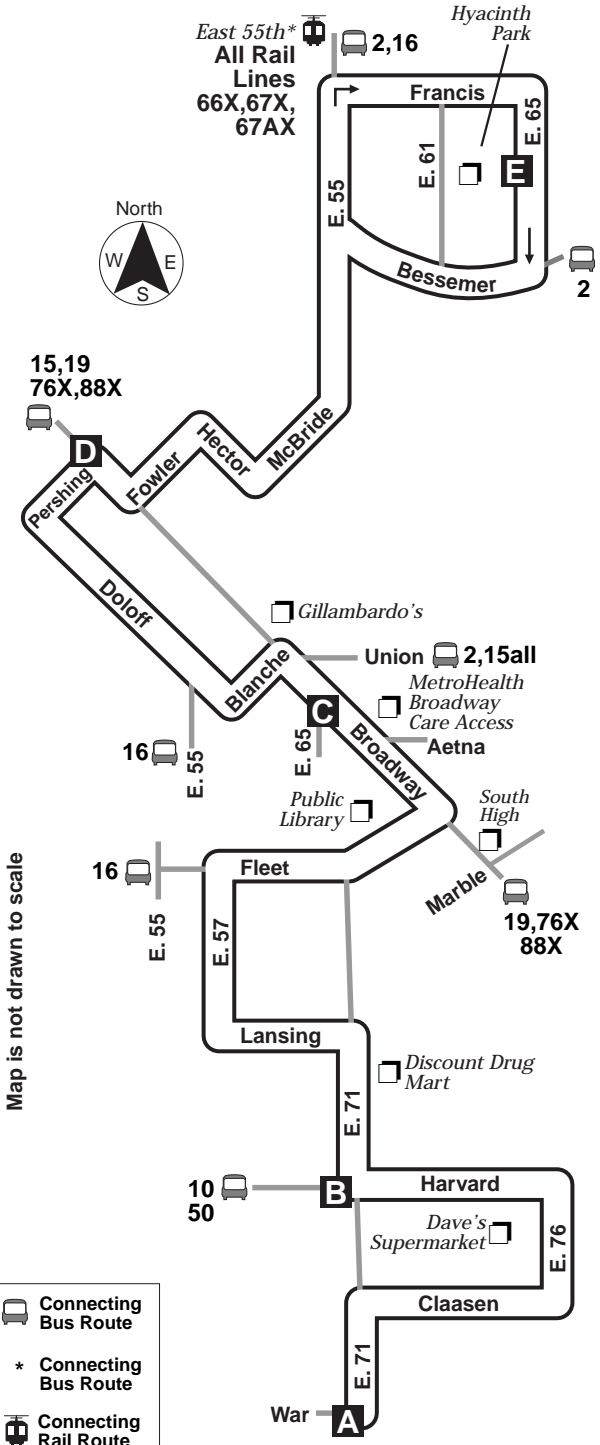

## DESTINATIONS:

East 55th Rapid Station  
Gillambardo's  
MetroHealth Broadway Care Access  
Public Library - Fleet  
Dave's Market  
United Parcel Service

Wheelchair Accessible

For more information,  
call the RTAanswerline at  
(216) 621-9500  
TDD (216) 781-4271

Greater Cleveland Regional Transit Authority  
1240 West 6th Street • Cleveland, Ohio 44113-1331  
[www.rideRTA.com](http://www.rideRTA.com)

East 55th\*  
All Rail  
Lines  
66X,67X,  
67AX

Hyacinth  
Park