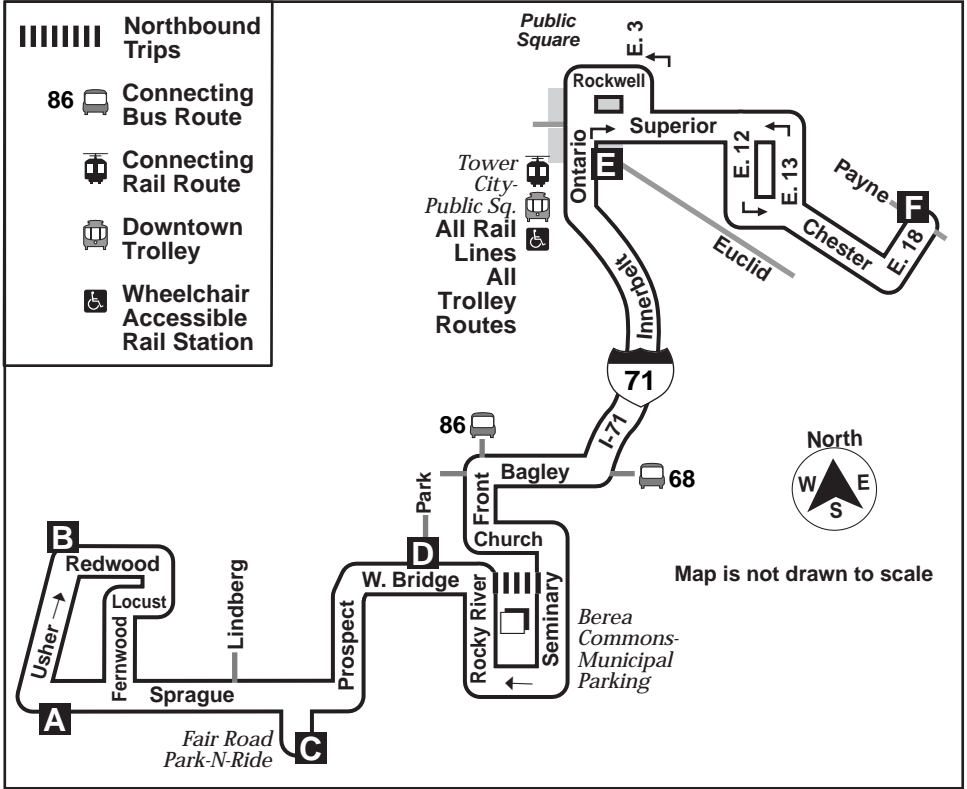

86F

Berea - Olmsted Falls

Effective June 11, 2006

DESTINATIONS:

Fair Road Park-N-Ride
Berea Commons
Baldwin-Wallace College
Tower City
Greyhound Bus Station
Cleveland State University
Playhouse Square

Wheelchair Accessible

For more information,
call the RTAanswerline at
(216) 621-9500
TDD (216) 781-4271

Greater Cleveland Regional Transit Authority
1240 West 6th Street • Cleveland, Ohio 44113-1331
www.rideRTA.com

North							South						
BUS LEAVES OR ARRIVES AT	Sprague-Usher	Redwood-Usher	Fair Rd. Park-N-Ride	W. Bridge-Park	Euclid-Ontario	East 18-Payne	BUS LEAVES OR ARRIVES AT	East 18-Payne	Euclid-Ontario	W. Bridge-Park	Fair Rd. Park-N-Ride	Redwood-Usher	Sprague-Usher
AT	A	B	C	D	E	F	AT	F	E	D	C	B	A
6 AM	620	623	632	639	Yes	722	6 AM	No	No	No	613	No	620
	650	653	702	709	Yes	752		No	No	No	643	No	650
7 AM	720	723	732	739	Yes	822	7 AM	No	No	No	713	No	720
							4 PM	430	441	516	523	531	No
							5 PM	500	511	546	553	601	No
								530	541	616	623	631	No

Scheduled times are subject to traffic and weather conditions.

No Saturday, Sunday or Holiday Service

RTA operates holiday service on the following days: New Year's Day, Memorial Day, Independence Day, Labor Day, Thanksgiving Day and Christmas Day.

RTA ID Cards are issued to qualifying seniors, disabled persons, or Medicare Cardholders. Please have exact fare ready, drivers carry no change.