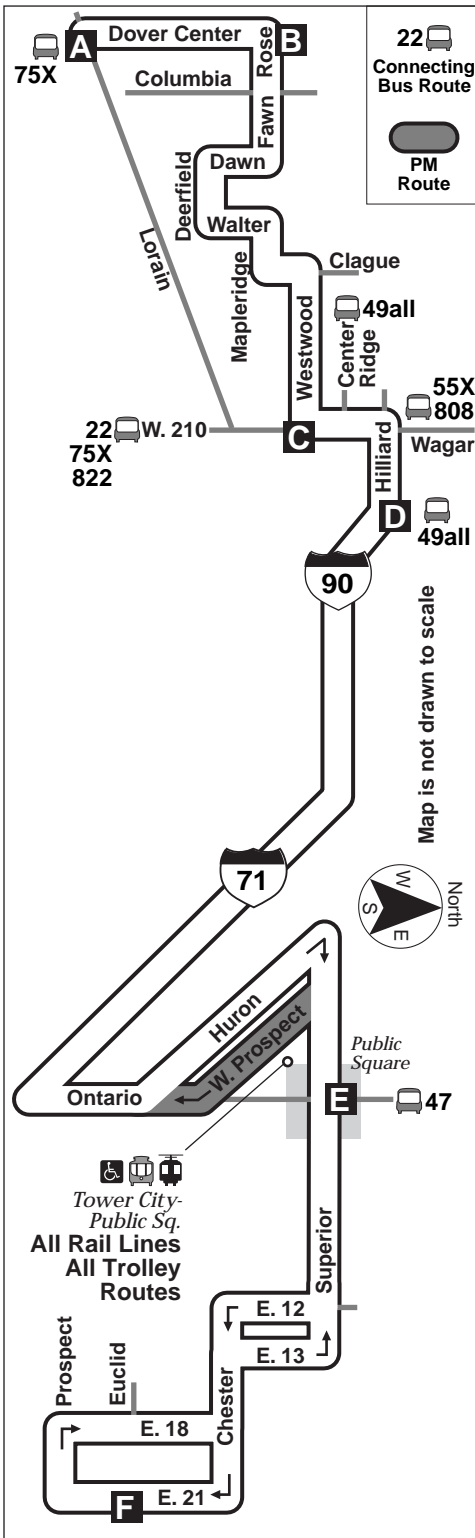

## Westwood I-90

Effective June 11, 2006

### DESTINATIONS:

Water Tower Square

Rocky River City Hall

Tower City

Carl B. Stokes Federal Court House

Frank J. Lausche State Office Building

Cleveland Public Library (Main Branch)

Federal Reserve Bank of Cleveland

**87F**

**WEEKDAY**

**87F**

**East**

BUS LEAVES OR ARRIVES AT	Lorain-Dover Center <b>A</b>	Rose-Dover Center <b>B</b>	West 210-Westwood <b>C</b>	I-90-Hilliard <b>D</b>	East 21-Euclid <b>F</b>
<b>6 AM</b>	618	624	638	645	710
	650	656	710	717	742
<b>7 AM</b>	710	716	730	737	802
	730	736	750	757	822

**West**

BUS LEAVES OR ARRIVES AT	East 21-Euclid <b>F</b>	Superior-Ontario <b>E</b>	I-90 Hilliard <b>D</b>	West 210-Westwood <b>C</b>	Rose-Dover Center <b>B</b>	Lorain-Dover Center <b>A</b>
<b>4 PM</b>	430	440	503	510	527	534
	450	500	523	530	547	554
<b>5 PM</b>	510	520	543	550	607	614
	529	539	602	609	626	633