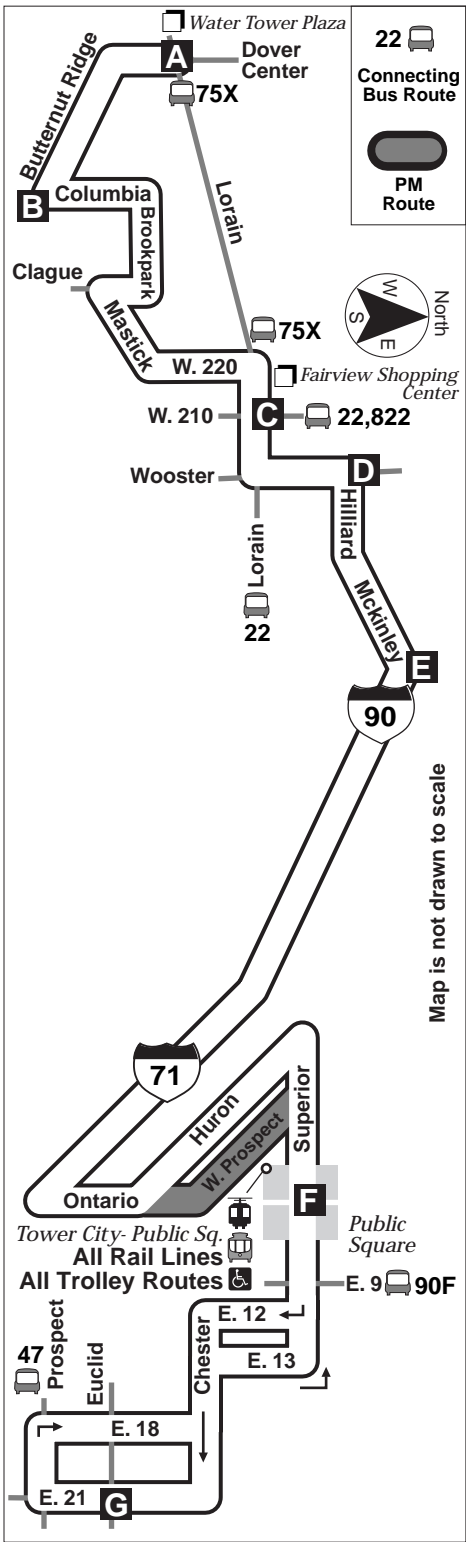

### DESTINATIONS:

Water Tower Plaza

Fairview Shopping Center

Tower City

Carl B. Stokes Federal Court House

Frank J. Lausche State Office Building

Cleveland Public Library (Main Branch)

Federal Reserve Bank of Cleveland

Butternut Ridge  
Columbia  
Clague  
Brookpark  
Mastick

Water Tower Plaza  
Dover Center  
75X

**22** 

**Connecting Bus Route**

**PM Route**

W. 220  
W. 210  
Wooster  
Lorain  
22  
Hilliard  
Mckinley  
E

71  
Ontario  
Huron  
W. Prospect  
Superior  
F  
Public Square  
Tower City- Public Sq.  
All Rail Lines  
All Trolley Routes  
E. 9  
90F  
47  
Prospect  
Euclid  
Chester  
E. 12  
E. 13  
E. 18  
E. 21  
G

West

BUS LEAVES OR ARRIVES AT	East 21-Euclid G	Superior-Ontario F	Mckinley-I-90 E	Hilliard-Wooster D	Lorain-West 210 C	Butternut-Columbia B	Lorain-Dover Center A
4 PM	432	442	503	507	515	526	534
5 PM	507	517	537	541	549	600	608
	533	543	601	605	613	624	632