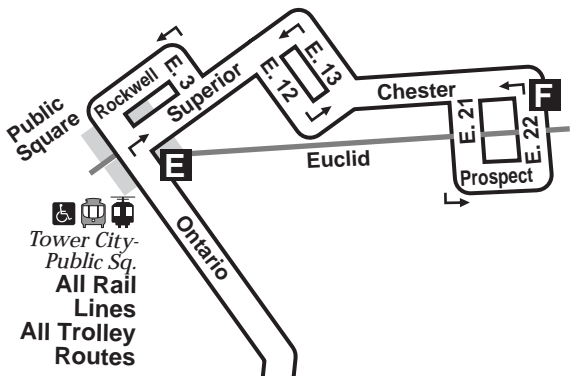

135

Broadview - North Royalton

Effective August 20, 2006

DESTINATIONS:

North Royalton Service Yard

Royalton Plaza

Pleasant Valley Shopping Center

Midtown Shopping Center

Tower City

Cleveland State University

Wheelchair Accessible

For more information,
call the RTAanswerline at
(216) 621-9500
TDD (216) 781-4271

Greater Cleveland Regional Transit Authority
1240 West 6th Street • Cleveland, Ohio 44113-1331
www.rideRTA.com

Tower City-
Public Sq.
All Rail
Lines
All Trolley
Routes

Map is not drawn to scale

York
 Royalton
 North Royalton Service Yard
 20A
 45R
 145all
 35
 Royalton Plaza
 Broadview
 Pleasant Valley
 Snow
 35
 Brookpark
 145all

- 35** Connecting Bus Route
- Connecting Rail Route
- Wheelchair Accessible Rapid Station
- Downtown Trolley

North

BUS LEAVES OR ARRIVES AT	N. Royalton Service Yard	Broadview- Royalton	Broadview- Pleasant Valley	Broadview- Brookpark	Euclid- Ontario	Cleveland State University (East 22)
	A	B	C	D	E	F
5 AM	550	559	608	620	Yes	648
6 AM	610	619	628	640	Yes	710
	623	632	642	654	Yes	725
	637	646	657	709	Yes	740
	648	658	709	721	Yes	752
	658	708	719	731	Yes	802
7 AM	710	720	731	743	Yes	814
	726	736	747	759	Yes	830