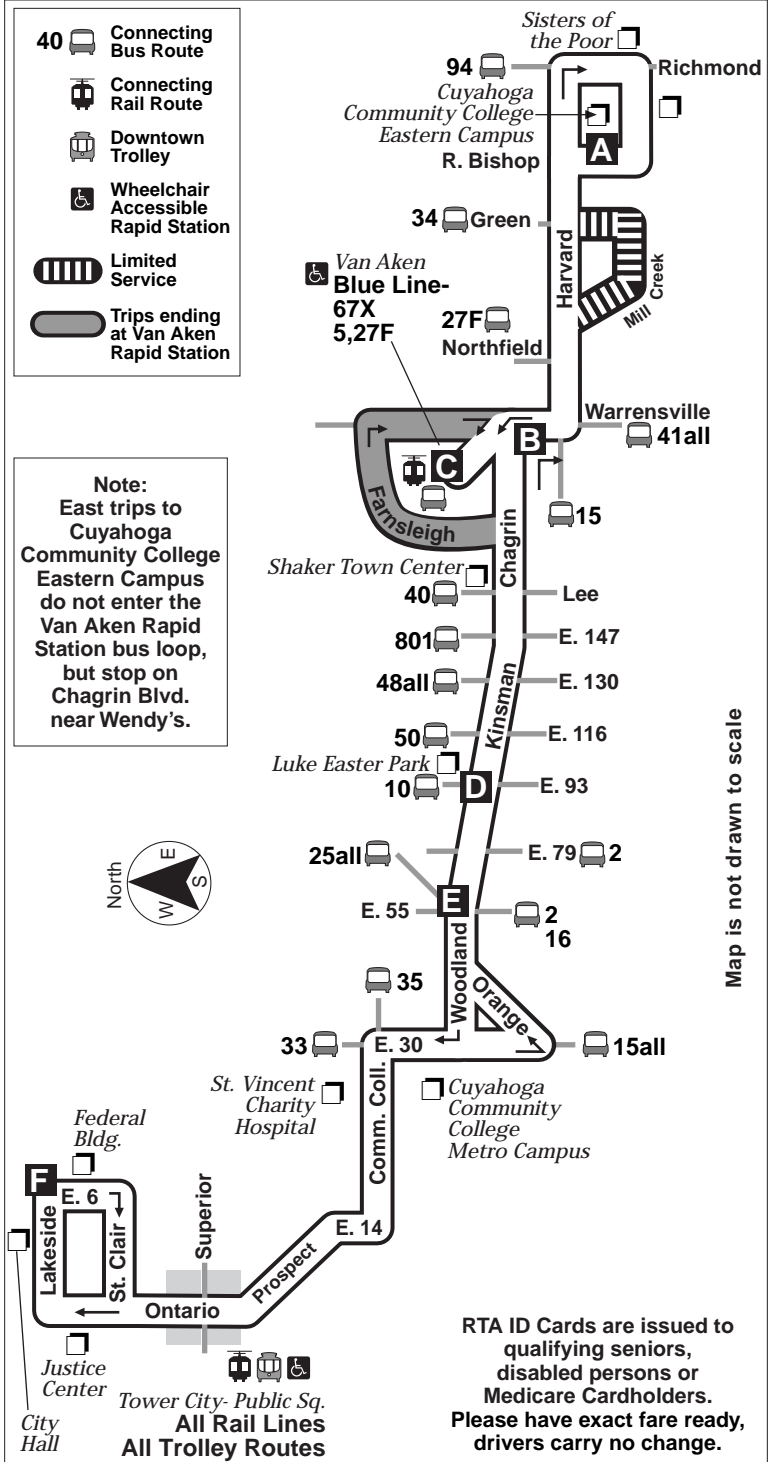

14

Kinsman

Effective August 20, 2006

DESTINATIONS:

Little Sisters of the Poor
MetroHealth Center-
for Skilled Nursing Care
Tri-C Eastern Campus • Millcreek
Van Aken Rapid Station
Tri-C Metro Campus
St. Vincent Charity Hospital
KSU Urban Design Collaborative
Colonial Arcade • Tower City
Justice Center • City Hall • Federal Bldg.

- 40  Connecting Bus Route
-  Connecting Rail Route
-  Downtown Trolley
-  Wheelchair Accessible Rapid Station
-  Limited Service
-  Trips ending at Van Aken Rapid Station

Note:
 East trips to Cuyahoga Community College Eastern Campus do not enter the Van Aken Rapid Station bus loop, but stop on Chagrin Blvd. near Wendy's.

Map is not drawn to scale

RTA ID Cards are issued to qualifying seniors, disabled persons or Medicare Cardholders. Please have exact fare ready, drivers carry no change.

Scheduled times are subject to traffic and weather conditions.

RTA operates holiday service on the following days:
 New Year's Day, Memorial Day, Independence Day,
 Labor Day, Thanksgiving Day and Christmas Day.