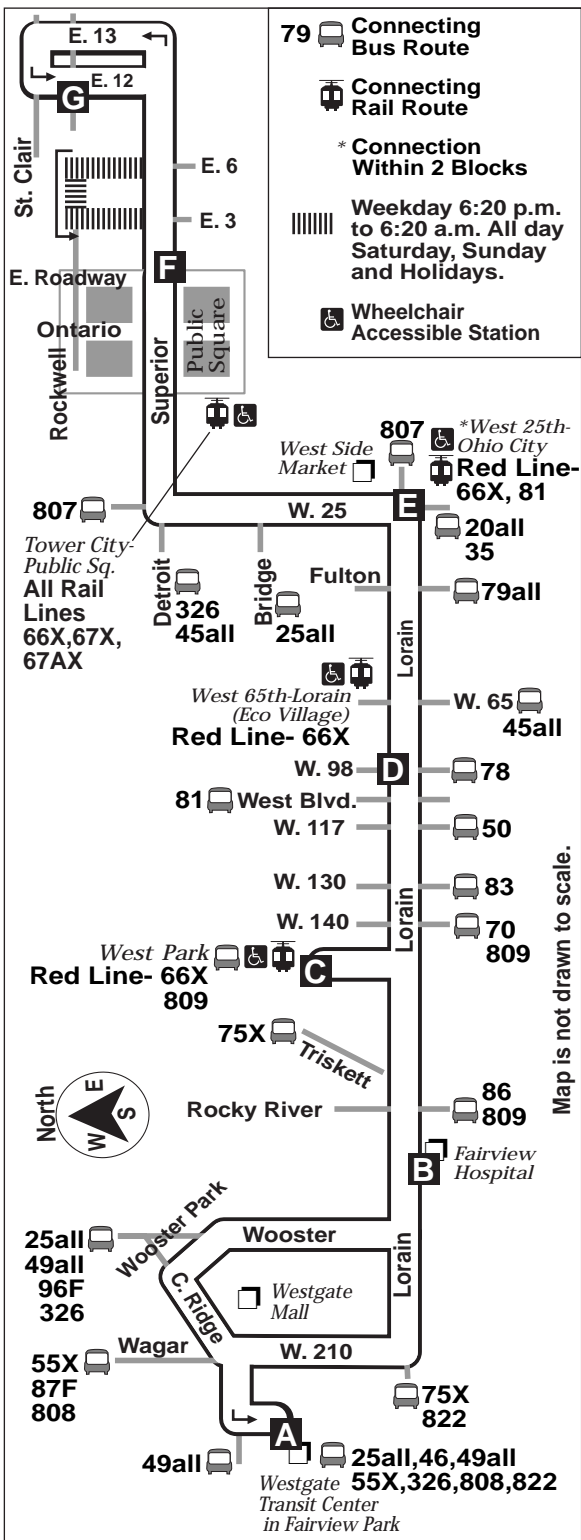

22

Lorain Ave.

Effective August 20, 2006

DESTINATIONS:

Westgate Transit Center
Westgate Mall
Rockport Shopping Center
Fairview Hospital
Kamm's Plaza
K-Mart Plaza
West Park Rapid Station
Westown Square Shopping Center
West 65th/Lorain Rapid Station
(Eco-Village)
West Side Market
West 25th- Ohio City Rapid Station
Tower City
Downtown Cleveland

Wheelchair Accessible

For more information,
call the RTA Answerline at
(216) 621-9500
TDD (216) 781-4271

Greater Cleveland Regional Transit Authority
1240 West 6th Street • Cleveland, Ohio 44113-1331
www.rideRTA.com

- Trip Ends or Begins at Superior - East Roadway

A Arrive or leave Cleveland Hopkins Airport
(Via S.R. 237, Brookpark, Rocky River Drive)

C Via Wooster
W Via W. 210th

S Trip operates on school days only.

C - Via Wooster W - Via W. 210th A - Arrive or leave Cleveland Hopkins Airport

Scheduled times are subject to traffic and weather conditions.

RTA ID Cards are issued to qualifying seniors, disabled persons or Medicare Cardholders.