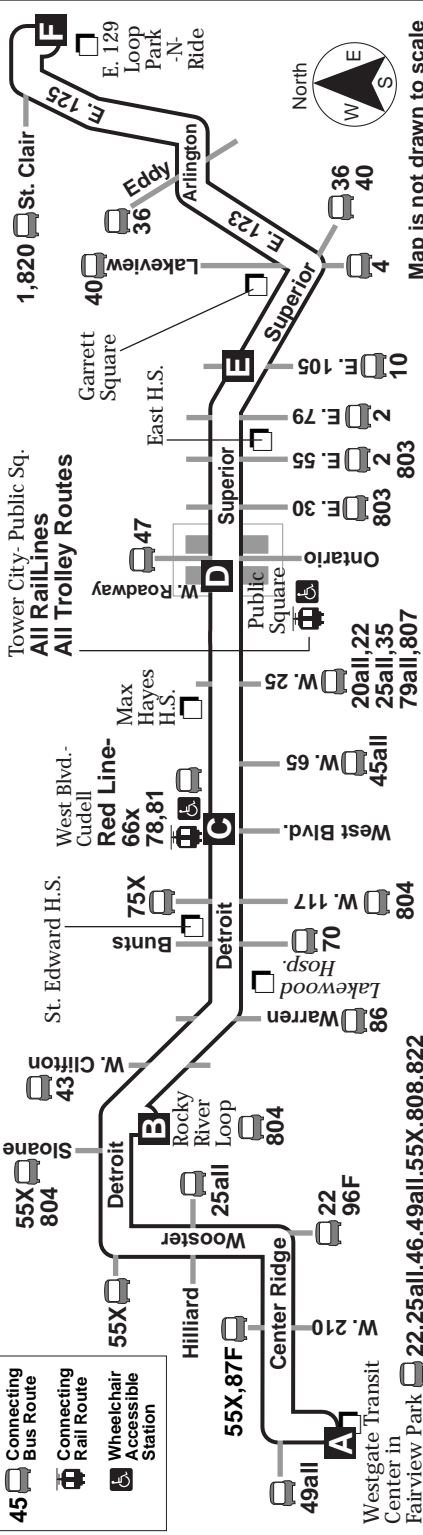

45 Connecting Bus Route
Connecting Rail Route
Wheelchair Accessible Station

Map is not drawn to scale