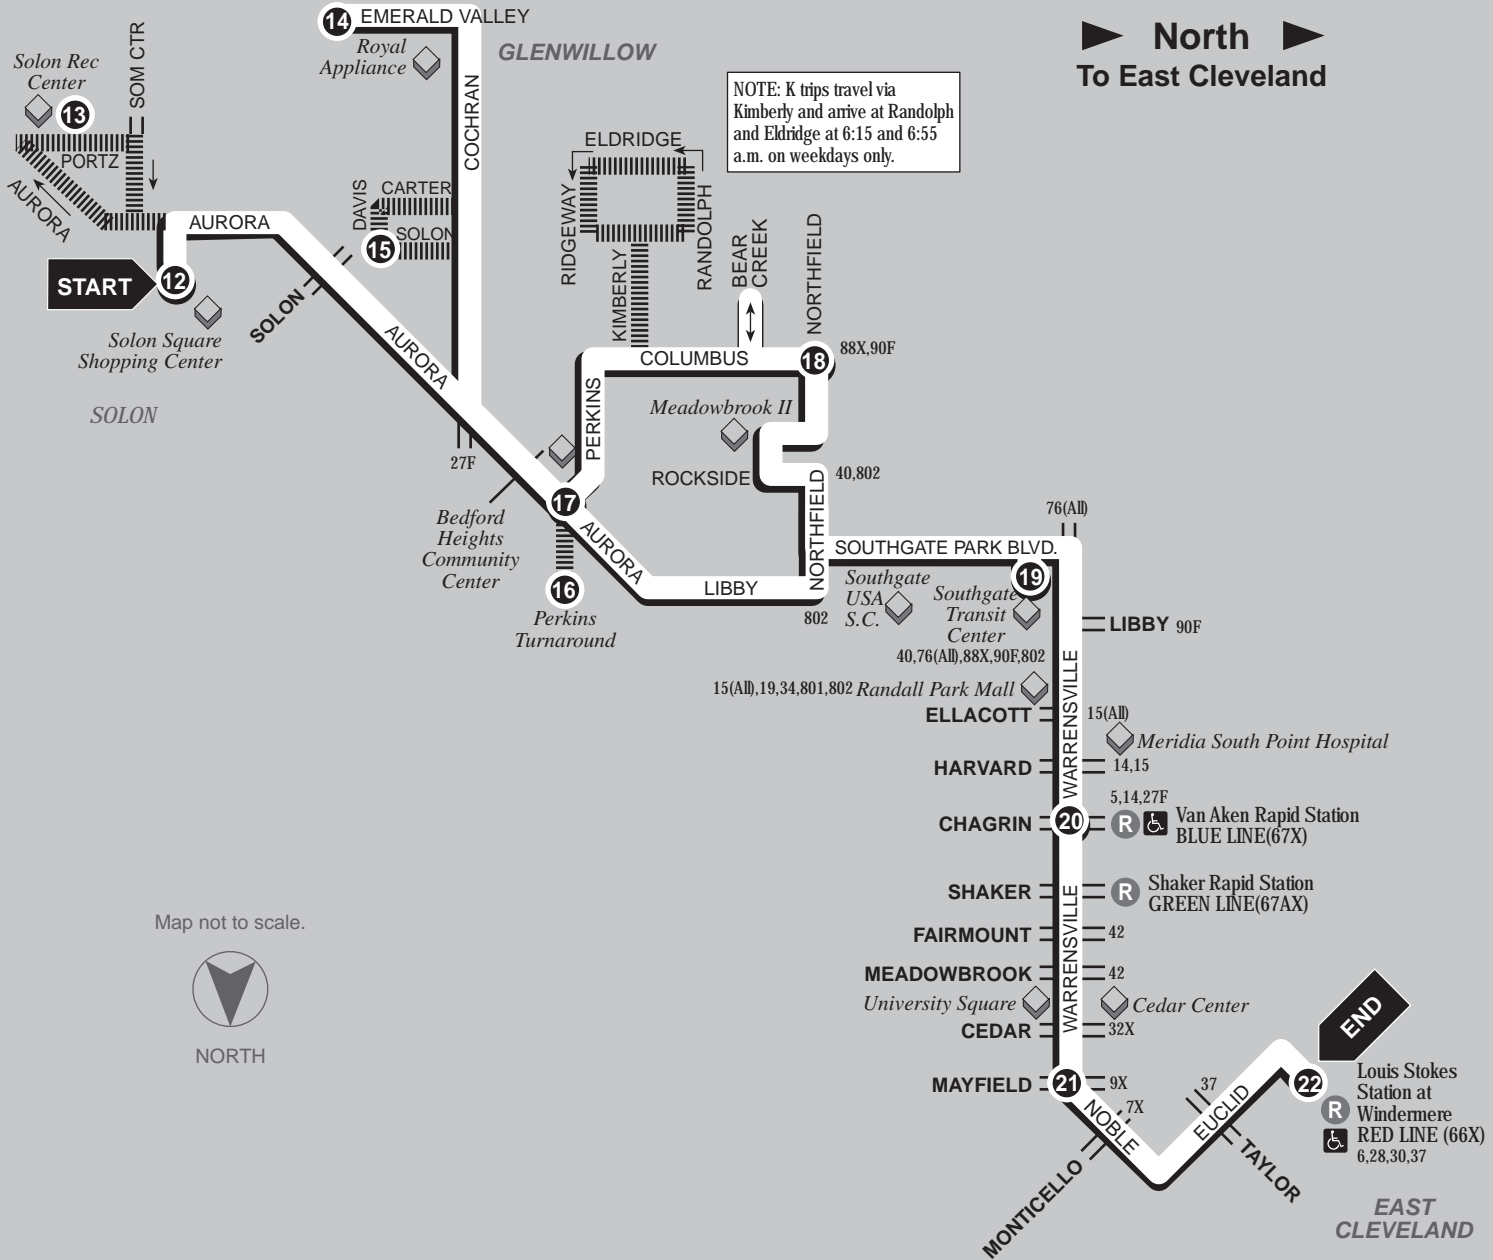

### DESTINATIONS:

Louis Stokes Station at Windermere  
University Square  
Shaker & Van Aken Rapid  
Meridia South Pointe Hospital  
Thistledown Race Track  
Randall Park Mall  
Southgate Transit Center  
Meadowbrook II Shopping Center  
Emerald Valley / Glenwillow  
Solon Square Shopping Center

# WARRENSVILLE

▶ South  
To Solon

NORTH

Map not to scale.

NOTE: K trips travel via Kimberly and arrive at Randolph and Eldridge at 4:42 and 5:22 p.m. on weekdays only.

BRANCH	<b>1</b> BUS STARTS at Louis Stokes Station at Windermere	<b>2</b> Bus Leaves from Warrensville and Mayfield	<b>3</b> Bus Leaves from Van Aken Station at Warrensville	<b>4</b> Bus Leaves from Southgate Transit Center	<b>5</b> Does Bus travel via Libby (L) or Columbus (C)?	<b>6</b> Bus Leaves from Northfield and Columbus	<b>7</b> Bus Leaves from Aurora and Perkins	<b>8</b> Does Bus end at Perkins Turnaround?	<b>9</b> Does Bus continue on Aurora (A) or turn onto Cochran (C)?	<b>10</b> Does Bus serve Solon and Davis?	<b>11</b> BUS ENDS Emerald Valley (Glenwillow)	<b>12</b> Does BUS serve Solon Recreation Center?	<b>13</b> BUS ENDS at Solon Square Shopping Center	See other side
--------	--	--	--	---	--	--	---	--	---	---	---	---	---	----------------

# WARRENSVILLE

► North ►  
To East Cleveland

NOTE: K trips travel via Kimberly and arrive at Randolph and Eldridge at 6:15 and 6:55 a.m. on weekdays only.

Map not to scale.

NORTH

END

Louis Stokes Station at Windermere  
RED LINE (66X)  
6, 28, 30, 37