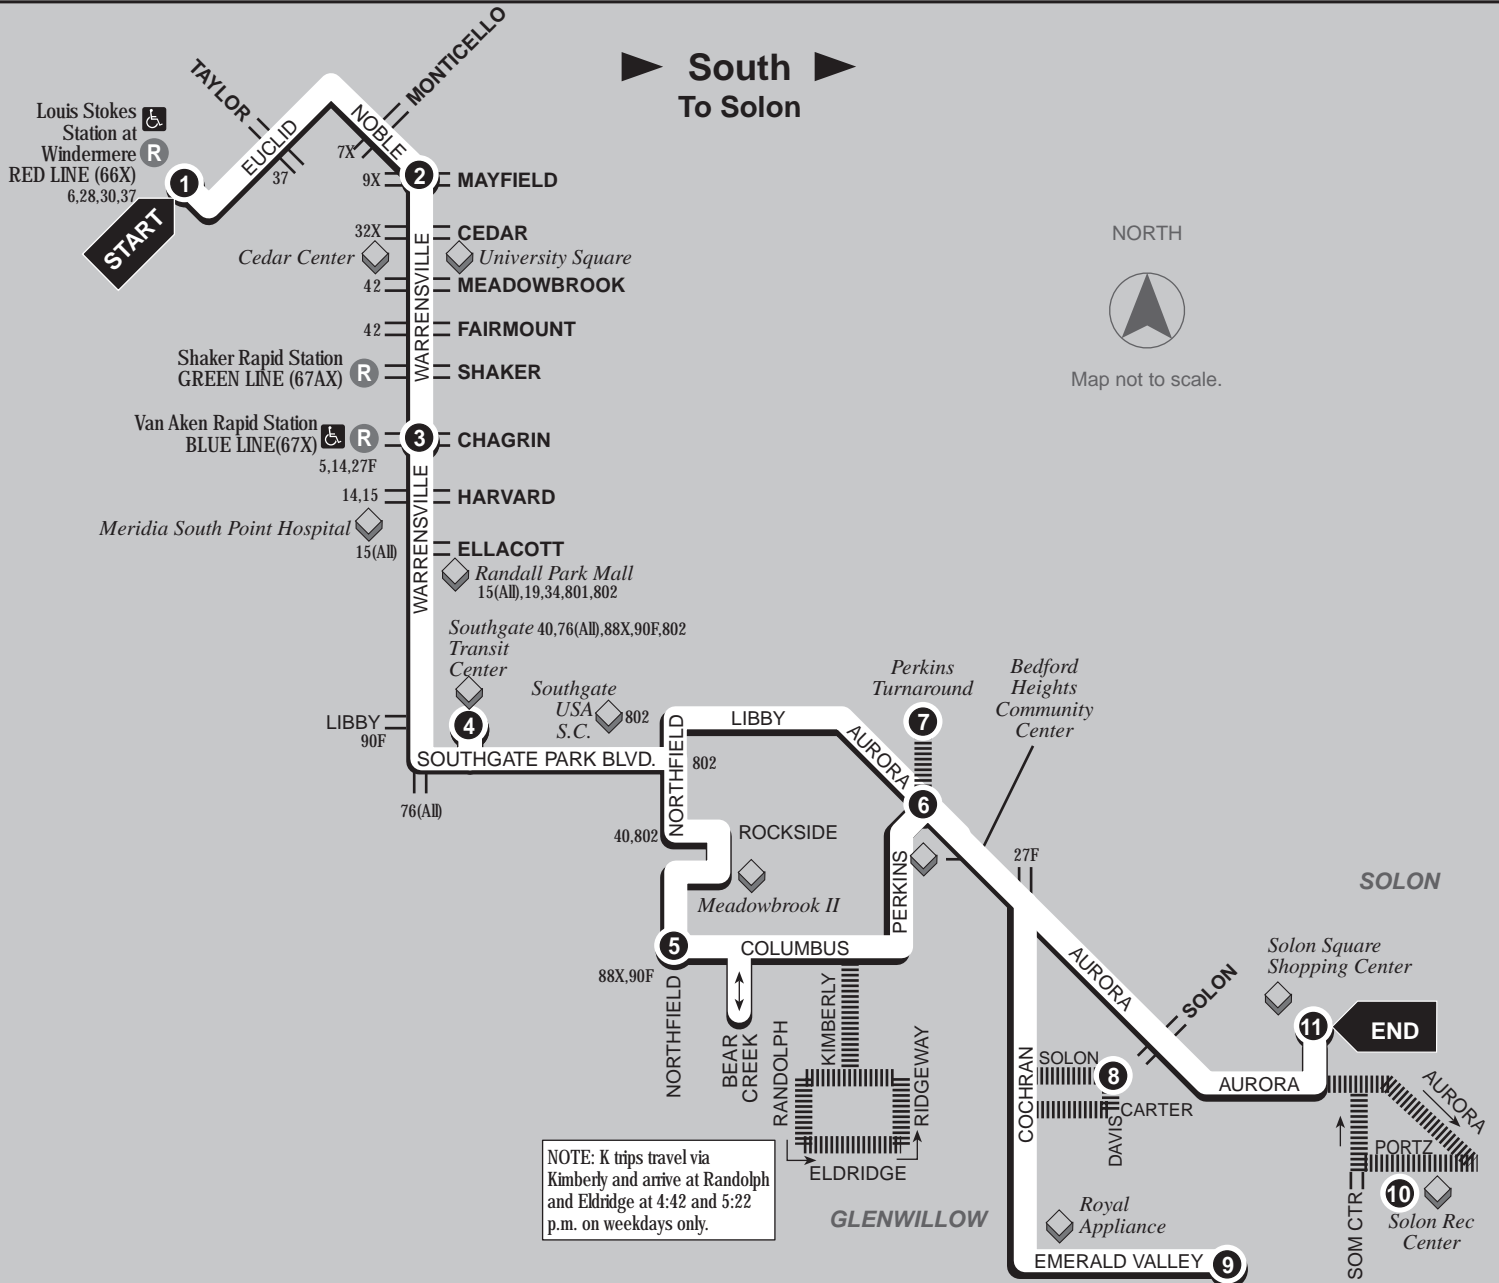

### DESTINATIONS:

Louis Stokes Station at Windermere  
University Square  
Shaker & Van Aken Rapid  
Meridia South Pointe Hospital  
Thistledown Race Track  
Randall Park Mall  
Southgate Transit Center  
Meadowbrook II Shopping Center  
Emerald Valley / Glenwillow  
Solon Square Shopping Center

**Holiday Schedules:** RTA operates holiday service on the following days: New Year's Day, Memorial Day, Independence Day, Labor Day, Thanksgiving Day and Christmas Day.

# WARRENSVILLE

▶ South  
To Solon

NORTH

Map not to scale.

NOTE: K trips travel via Kimberly and arrive at Randolph and Eldridge at 4:42 and 5:22 p.m. on weekdays only.

BRANCH	<b>1</b> BUS STARTS at Louis Stokes Station at Windermere	<b>2</b> Bus Leaves from Warrensville and Mayfield	<b>3</b> Bus Leaves from Van Aken Station at Warrensville	<b>4</b> Bus Leaves from Southgate Transit Center	<b>5</b> Does Bus travel via Libby (L) or Columbus (C)?	<b>6</b> Bus Leaves from Northfield and Columbus	<b>7</b> Bus Leaves from Aurora and Perkins	<b>8</b> Does Bus end at Perkins Turnaround?	<b>9</b> Does Bus continue on Aurora (A) or turn onto Cochran (C)?	<b>10</b> Does Bus serve Solon and Davis?	<b>11</b> BUS ENDS Emerald Valley (Glenwillow)	<b>12</b> Does BUS serve Solon Recreation Center?	<b>13</b> BUS ENDS at Solon Square Shopping Center	See other side
--------	--	--	--	---	--	--	---	--	---	---	---	---	---	----------------

# WARRENSVILLE

► North ►  
To East Cleveland

NOTE: K trips travel via Kimberly and arrive at Randolph and Eldridge at 6:15 and 6:55 a.m. on weekdays only.

Map not to scale.

NORTH

END

Louis Stokes Station at Windermere  
RED LINE (66X)  
6, 28, 30, 37