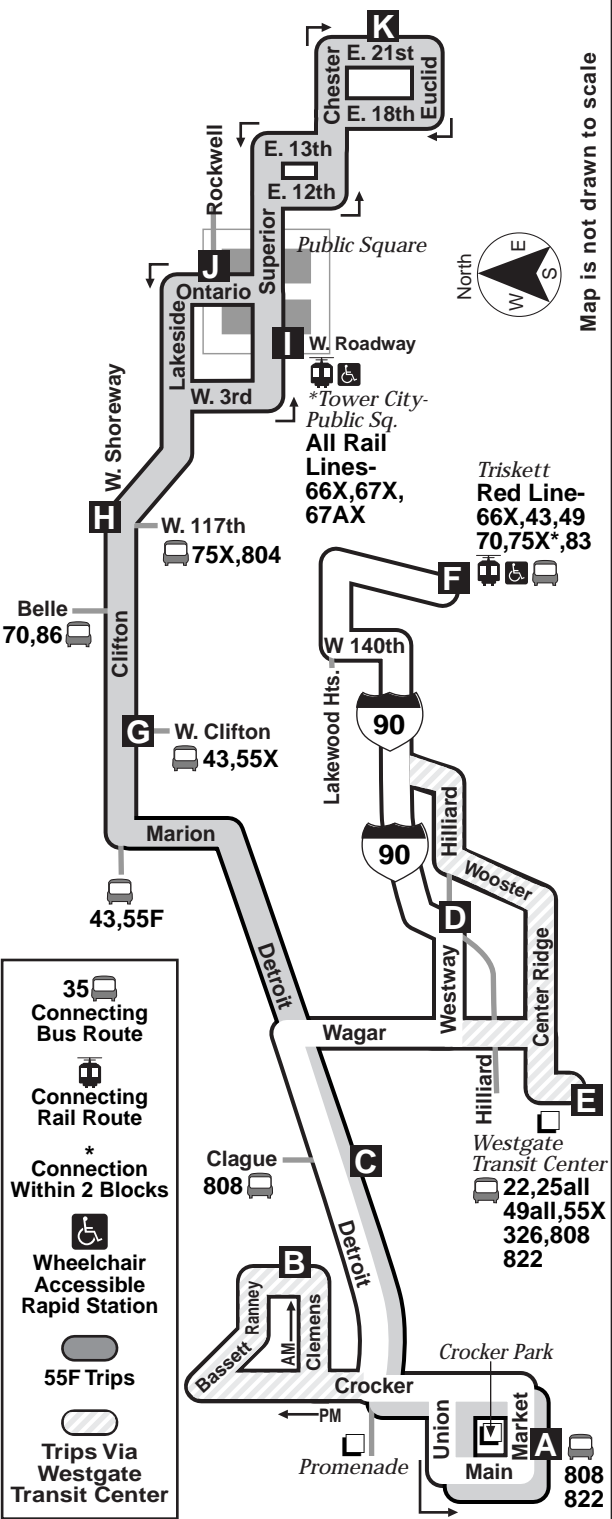

46

Rocky River- Westlake

Effective January 8, 2006

NOTE: Includes
#55F Gold Line / West Shore Flyer
Trips to and from downtown Cleveland.

DESTINATIONS:

Crocker Park
West Bay Plaza • Promenade
Westgate Transit Center
Rockport Shopping Center
Westgate Shopping Center
Triskett Rapid Station (Red Line)
Downtown Cleveland

Map is not drawn to scale

46

East

SATURDAY

West

46

BUS LEAVES OR ARRIVES AT	Crocker Park at Market-Main	Clague-Detroit	Hilliard-I-90	Triskett Rapid Station	Arrive at Tower City Via Rapid	BUS LEAVES OR ARRIVES AT	Leave Tower City via Rapid	Triskett Rapid Station	Hilliard-I-90	Clague-Detroit	Crocker Park at Market-Main
A	C	D	F	W	A	W	F	D	C	A	
9 AM	905	918	927	937	954	8 AM	742	813	823	832	845
10 AM	1005	1018	1027	1037	1054	9 AM	842	913	923	932	945
11 AM	1105	1118	1127	1137	1154	10 AM	942	1013	1023	1032	1045
12 PM	1205	1218	1227	1237	1254	11 AM	1042	1113	1123	1132	1145
1 PM	105	118	127	137	154	12 PM	1143	1213	1223	1232	1245
2 PM	205	218	227	237	254	1 PM	1243	113	123	132	145
3 PM	305	318	327	337	354	2 PM	143	213	223	232	245
4 PM	405	418	427	437	454	3 PM	243	313	323	332	345
5 PM	505	518	527	537	554	4 PM	343	413	423	432	445
6 PM	605	618	627	637	653	5 PM	443	513	523	532	545
7 PM	705	718	727	737	753	6 PM	543	613	623	632	645
8 PM	805	818	827	837	853	7 PM	643	713	723	732	745
9 PM	905	918	927	937	955	8 PM	743	813	823	832	845
10 PM	1005	1018	1027	1037	1055	9 PM	842	913	923	932	945