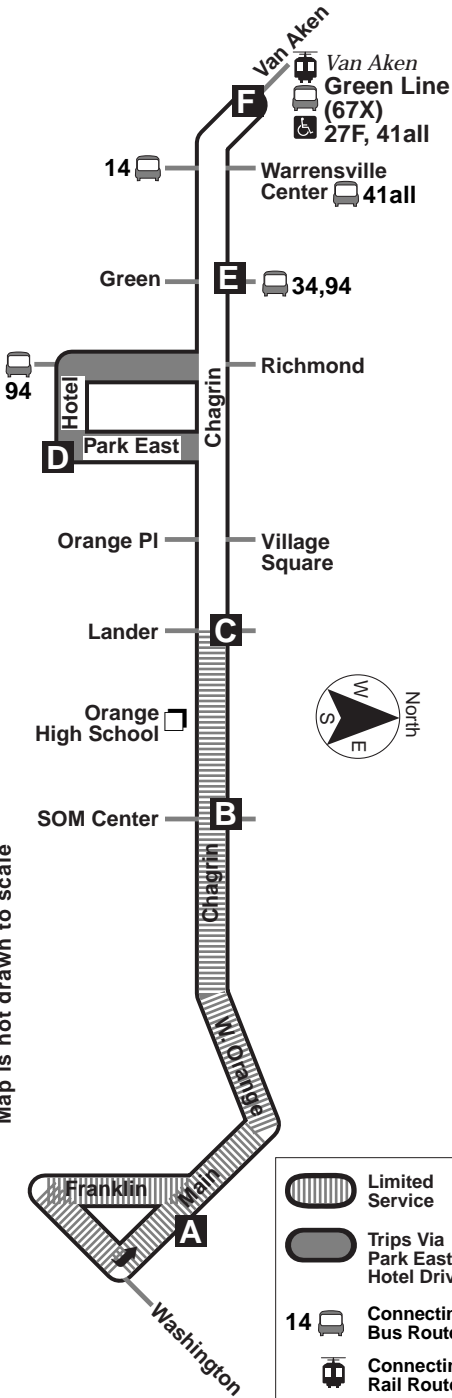

Map is not drawn to scale

-  Limited Service
-  Trips Via Park East-Hotel Drive
- 14  Connecting Bus Route
-  Connecting Rail Route
-  Wheelchair Accessible Rapid Station