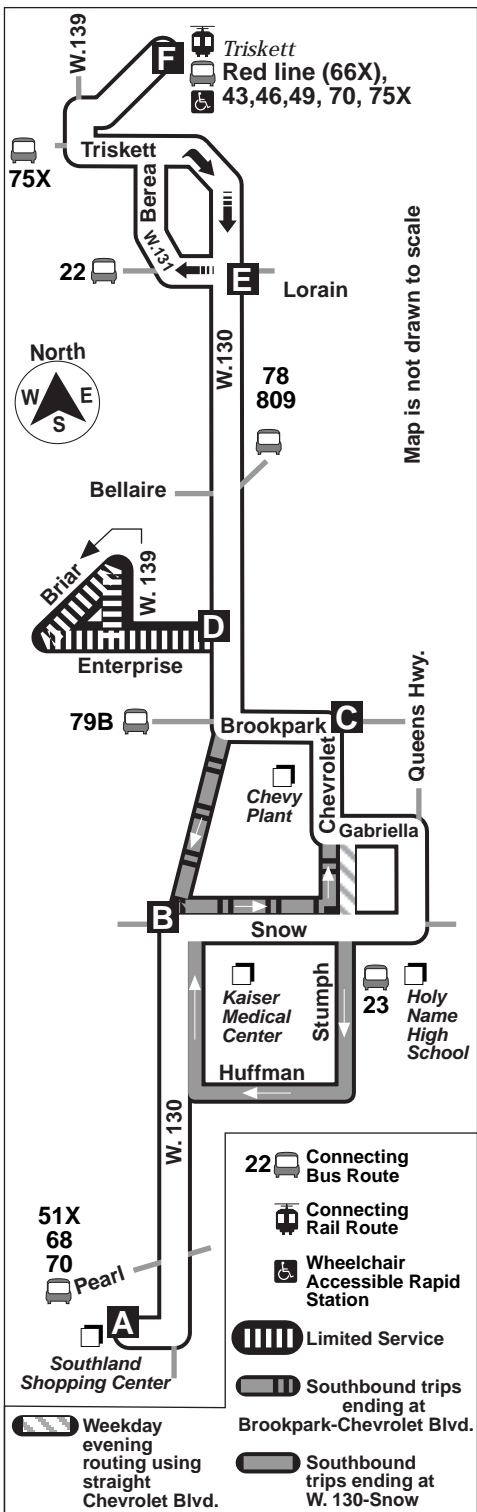

83

North

WEEKDAY

South

83

BUS LEAVES OR ARRIVES AT	Southland Shopping Center	West 130-Snow	Brookpark-Chevrolet Boulevard	West 130-Enterprise	West 130-Lorain	Triskett Rapid Station	BUS LEAVES OR ARRIVES AT	Triskett Rapid Station	West 130-Lorain	West 130-Enterprise	Brookpark-Chevrolet Boulevard	West 130-Snow	Southland Shopping Center
A	B	C	D	E	F		F	E	D	C	B	A	
4 AM	No	No	455	458	507	511	4 AM	435	439	448	451	No	No
5 AM	E550	557	606	No	622	626	5 AM	505	509	518	521	530	537
6 AM	620	627	636	639	648	652		E535	539	546	555	604	611
	650	657	706	709	719	723	6 AM	605	609	618	621	630	637
7 AM	720	727	736	739	749	753		635	639	648	651	700	707
	750	757	806	809	819	824	7 AM	705	709	718	721	730	737
8 AM	820	828	837	840	850	855		735	739	748	751	800	807
	850	858	907	910	920	925	8 AM	805	809	818	821	830	837
9 AM	920	928	937	940	950	955		835	839	848	851	900	907
10 AM	1005	1013	1022	1025	1035	1040	9 AM	905	909	918	921	930	937
11 AM	1105	1113	1122	1125	1135	1140		950	954	1003	1006	1015	1023
12 PM	1205	1213	1222	1225	1235	1240	10 AM	1050	1055	1105	1108	1117	1125
1 PM	105	113	122	125	135	140	11 AM	1150	1155	1205	1208	1217	1225
2 PM	205	213	222	225	235	240	12 PM	1250	1255	105	108	117	125
	No	No	S*252	255	305	310	1 PM	150	155	205	208	217	225
3 PM	305	313	322	325	335	340	2 PM	250	255	305	308	317	325
	335	343	352	355	405	410	3 PM	320	325	335	338	347	355
4 PM	405	413	422	425	435	440		350	355	405	408	417	425
	435	443	452	455	505	510	4 PM	420	425	435	438	447	455
5 PM	505	513	522	525	535	539		450	455	505	508	517	525
	535	542	551	554	603	607	5 PM	520	525	535	538	547	554
6 PM	605	612	621	624	633	637		550	554	603	606	615	622
7 PM	705	712	721	724	733	737	6 PM	620	624	633	636	645	652
8 PM	C805	812	818	821	830	834	7 PM	720	724	733	736	745	752
9 PM	C905	912	918	921	930	934	8 PM	C820	824	833	836	842	849
10 PM	C1005	1012	1018	1021	1030	1034	9 PM	C920	924	933	936	942	949
	No	C1047	1053	1056	1105	1109	10 PM	CH1020	1024	1033	1036	1042	No
12 AM	No	No	1203	1206	1215	1219							

S* Trip originates from Holy Name 7 minutes earlier. Operates on school days only.

H - Via Stumph, Huffman, W. 130 to Snow

E - Via Enterprise-West 139

C - Operates on Chevrolet Blvd. between Gabriella and Snow

RTA ID Cards are issued to

qualifying seniors, disabled persons, or Medicare Cardholders.

Please have exact fare ready, drivers carry no change.