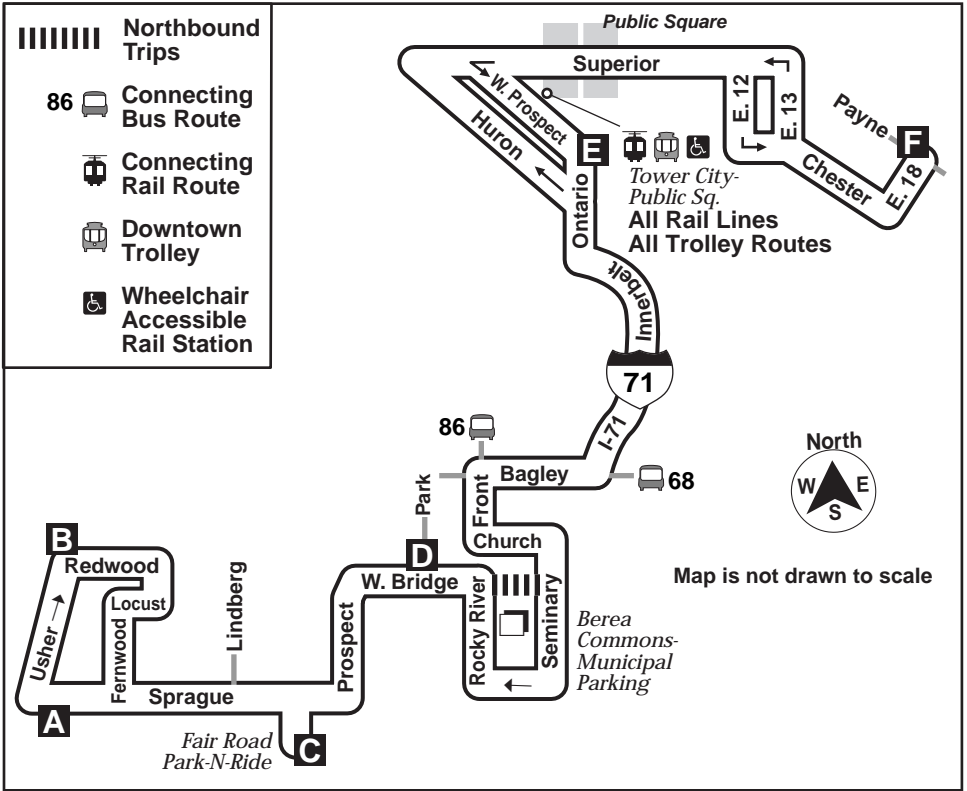

86F

Berea - Olmsted Falls

Effective August 20, 2006

DESTINATIONS:

Fair Road Park-N-Ride
Berea Commons
Baldwin-Wallace College
Tower City
Greyhound Bus Station
Cleveland State University
Playhouse Square

Wheelchair Accessible

For more information,
call the RTAanswerline at
(216) 621-9500
TDD (216) 781-4271

Greater Cleveland Regional Transit Authority
1240 West 6th Street • Cleveland, Ohio 44113-1331
www.rideRTA.com

North

South

BUS LEAVES OR ARRIVES AT	North					BUS LEAVES OR ARRIVES AT	South					
	Sprague-Usher A	Redwood-Usher B	Fair Rd. Park-N-Ride C	W. Bridge-Park D	East 18-Payne F		East 18-Payne F	Ontario-W. Prospect E	W. Bridge-Park D	Fair Rd. Park-N-Ride C	Redwood-Usher B	Sprague-Usher A
6 AM	620	623	632	639	722	6 AM	No	No	No	613	No	620
	650	653	702	709	752		No	No	No	643	No	650
7 AM	720	723	732	739	822	7 AM	No	No	No	713	No	720
						4 PM	430	443	516	523	531	No
						5 PM	500	513	546	553	601	No
							530	543	616	623	631	No

Scheduled times are subject to traffic and weather conditions.

No Saturday, Sunday or Holiday Service

RTA operates holiday service on the following days: New Year's Day, Memorial Day, Independence Day, Labor Day, Thanksgiving Day and Christmas Day.