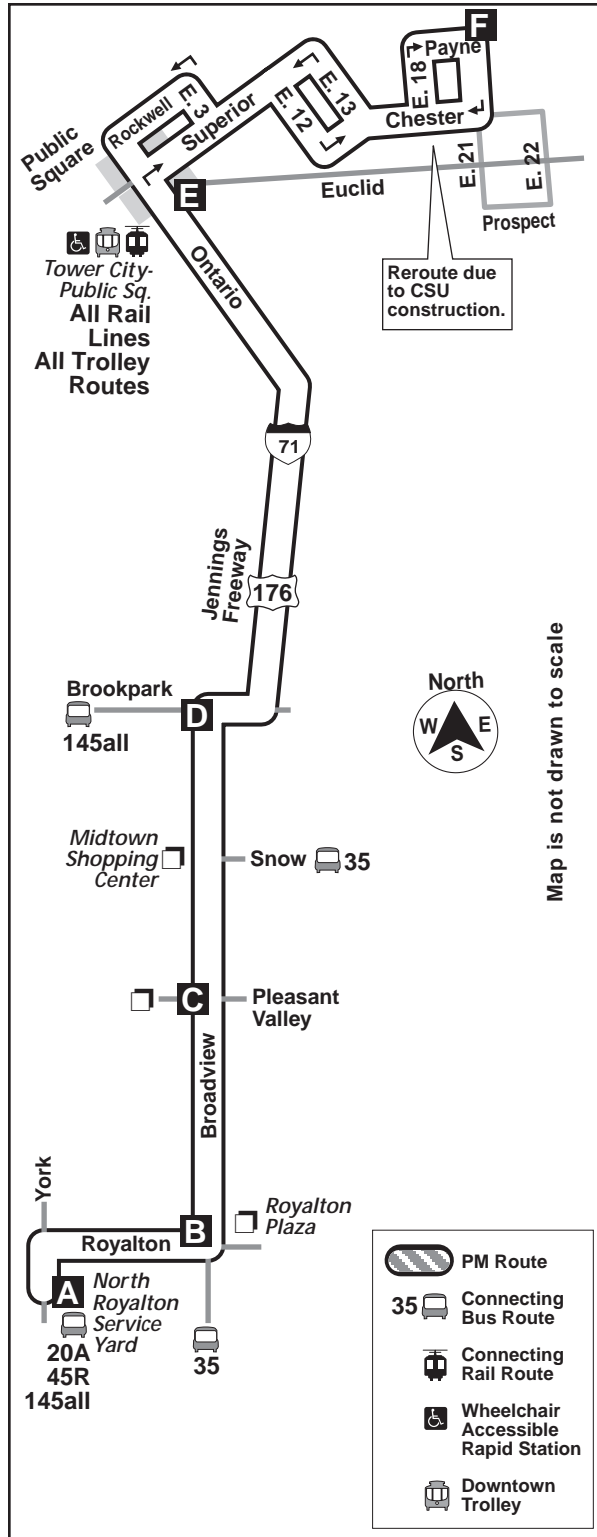

135

Broadview - North Royalton

Effective March 18, 2007

-REROUTE-
Due to CSU Construction

DESTINATIONS:

- North Royalton Service Yard
- Royalton Plaza
- Pleasant Valley Shopping Center
- Midtown Shopping Center
- Tower City
- Cleveland State University

 **Wheelchair Accessible**

For more information,
call the RTAnswerline at
(216) 621-9500
TDD (216) 781-4271

Greater Cleveland Regional Transit Authority
1240 West 6th Street • Cleveland, Ohio 44113-1331
www.rideRTA.com

135

WEEKDAY

135

North

BUS LEAVES OR ARRIVES AT	N. Royalton Service Yard	Broadview- Royalton	Broadview- Pleasant Valley	Broadview- Brookpark	Euclid- Ontario	Cleveland State University
	A	B	C	D	E	F
5 AM	550	559	608	620	Yes	648
6 AM	610	619	628	640	Yes	710
	623	632	642	654	Yes	725
	637	646	657	709	Yes	740
	648	658	709	721	Yes	752
7 AM	658	708	719	731	Yes	802
	710	720	731	743	Yes	814
	726	736	747	759	Yes	830

South

BUS LEAVES OR ARRIVES AT	Cleveland State University	Euclid- Ontario	Broadview- Brookpark	Broadview- Pleasant Valley	Broadview- Royalton	N. Royalton Service Yard
	F	E	D	C	B	A
4 PM	400	412	426	441	451	502
	415	427	441	456	506	517
	430	442	456	511	521	532
	440	452	506	521	530	541
	450	502	516	531	540	551
5 PM	500	512	526	541	550	601
	515	526	539	554	603	614
	530	540	554	609	618	629