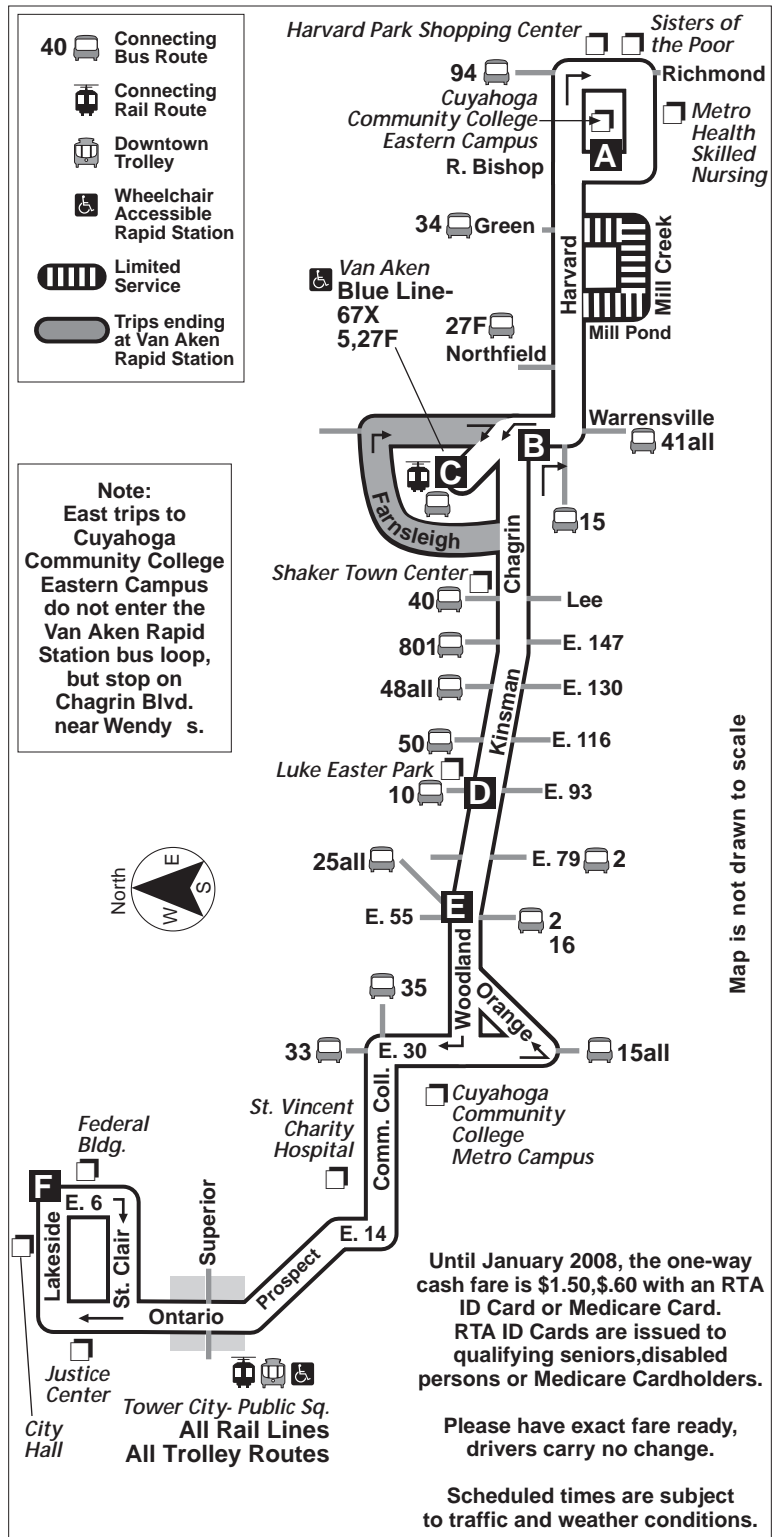

14

Kinsman

Effective March 18, 2007

DESTINATIONS:

- Harvard Park Shopping Center
- Little Sisters of the Poor
- MetroHealth Center-
for Skilled Nursing Care
- Tri-C Eastern Campus • Millcreek
- Van Aken Rapid Station
- Tri-C Metro Campus
- St. Vincent Charity Hospital
- KSU Urban Design Collaborative
- Colonial Arcade • Tower City
- Justice Center • City Hall • Federal Bldg.

 **Wheelchair Accessible**

For more information,
call the RTA Answerline at
(216) 621-9500
TDD (216) 781-4271

Greater Cleveland Regional Transit Authority
1240 West 6th Street • Cleveland, Ohio 44113-1331
www.rideRTA.com

RTA operates holiday service on the following days:
 New Year's Day, Memorial Day, Independence Day,
 Labor Day, Thanksgiving Day and Christmas Day.