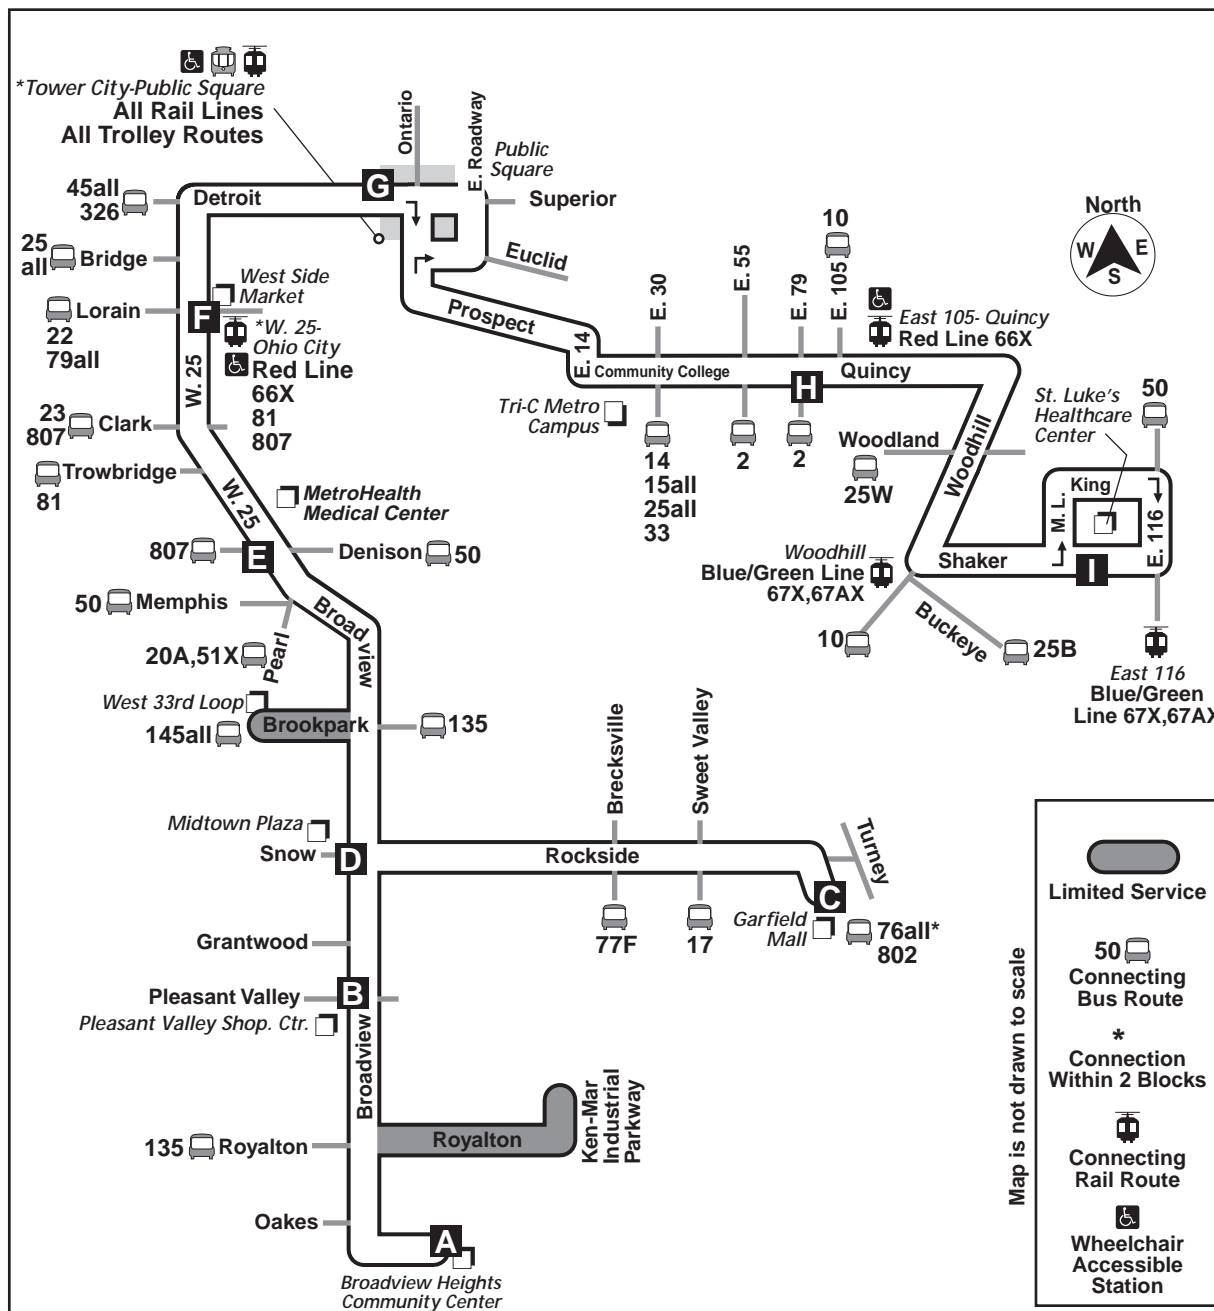

35

Broadview - Quincy

Effective March 18, 2007

DESTINATIONS:

- Broadview Heights Community Center
- Ken-Mar Industrial Parkway
- Broadview-Pleasant Valley Shopping Center
- Midtown Plaza
- Garfield Mall
- MetroHealth Medical Center
- Ohio City Neighborhood Family Svc. Ctr.
- West 25-Ohio City Rapid Station
- Tower City
- Tri-C Metro Campus
- Fairfax Neighborhood Family Service Center
- Buckeye-Woodhill Rapid Station
- East 116th-Shaker Rapid Station
- St. Luke's Healthcare Center

Wheelchair Accessible

For more information, call the
RTAanswerline at (216) 621-9500
TDD (216) 781-4271

Greater Cleveland Regional Transit Authority
1240 West 6th Street • Cleveland, Ohio 44113-1331
www.rideRTA.com

Scheduled times are subject to traffic and weather conditions.

RTA ID Cards are issued to qualifying seniors, disabled persons or Medicare Cardholders.
Please have exact fare ready, drivers carry no change.