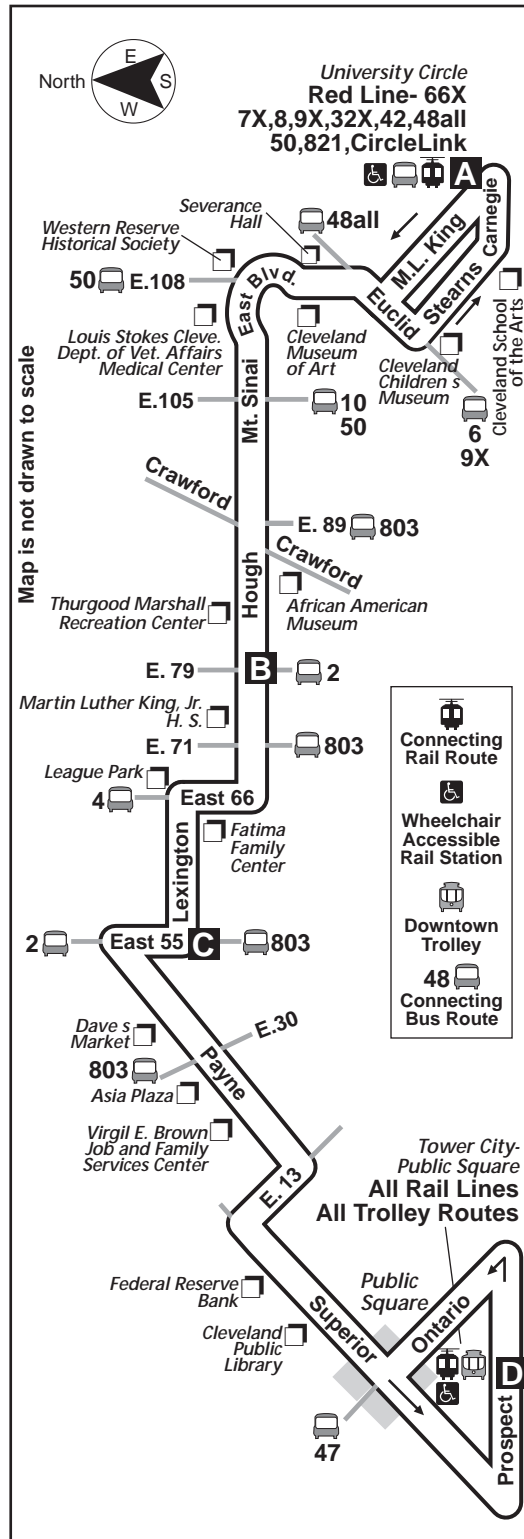

38

Payne - Hough

Effective March 18, 2007

DESTINATIONS:

- University Circle Rapid Station
- Cleveland Botanical Gardens
- Cultural Museums
- Louis Stokes Cleve. Dept. of V.A. - Affairs Medical Center
- Thurgood Marshall Recreation Center
- African American History Museum
- Northeast Ohio Neighborhood-Health Services (N.E.O.N.) Headquarters
- Asia Plaza
- Virgil Brown Job & Family Services Center
- Cleveland Public Library (Main Branch)
- Tower City

38		West				WEEKDAY		East				38	
BUS LEAVES OR ARRIVES AT	University Circle Rapid Station	Hough-East 79	East 55-Lexington	Tower City at West Prospect-West 3	BUS LEAVES OR ARRIVES AT	Tower City at West Prospect-West 3	East 55-Lexington	Hough-East 79	University Circle Rapid Station				
	A	B	C	D		D	C	B	A				
5 AM	531	540	544	556	6 AM	606	617	622	634				
6 AM	611	620	624	637		644	657	703	716				
	646	658	704	718	7 AM	724	737	743	756				
7 AM	726	738	744	758	8 AM	804	817	823	836				
8 AM	806	818	824	838		844	857	903	916				
	846	858	904	918	9 AM	924	937	943	956				
9 AM	926	938	944	958	10 AM	1004	1017	1023	1037				
10 AM	1006	1018	1024	1038		1044	1057	1103	1117				
	1046	1058	1104	1118	11 AM	1124	1137	1143	1157				
11 AM	1126	1138	1144	1158	12 PM	1204	1217	1223	1237				
12 PM	1206	1218	1224	1238		1244	1257	103	117				
	1246	1258	104	118	1 PM	124	137	143	157				
1 PM	126	138	144	158	2 PM	204	217	223	237				
2 PM	206	218	224	238		244	257	303	316				
	No	S232	238	252	3 PM	323	337	343	356				
	246	258	304	318	4 PM	403	417	423	436				
3 PM	326	338	344	358		443	457	503	516				
4 PM	406	418	424	438	5 PM	524	537	542	553				
	446	458	504	518	6 PM	604	616	621	632				
5 PM	528	539	544	557		644	656	701	712				
6 PM	608	619	624	637	7 PM	710	722	727	738				
	657	708	713	725	8 PM	810	822	827	838				
7 PM	759	809	814	826	9 PM	910	922	927	938				
8 PM	859	909	914	926	10 PM	1010	1022	1027	1038				
9 PM	959	1009	1014	1026	11 PM	1110	1122	1127	1138				
10 PM	1059	1109	1114	1126	12 AM	1210	1222	1227	1238				