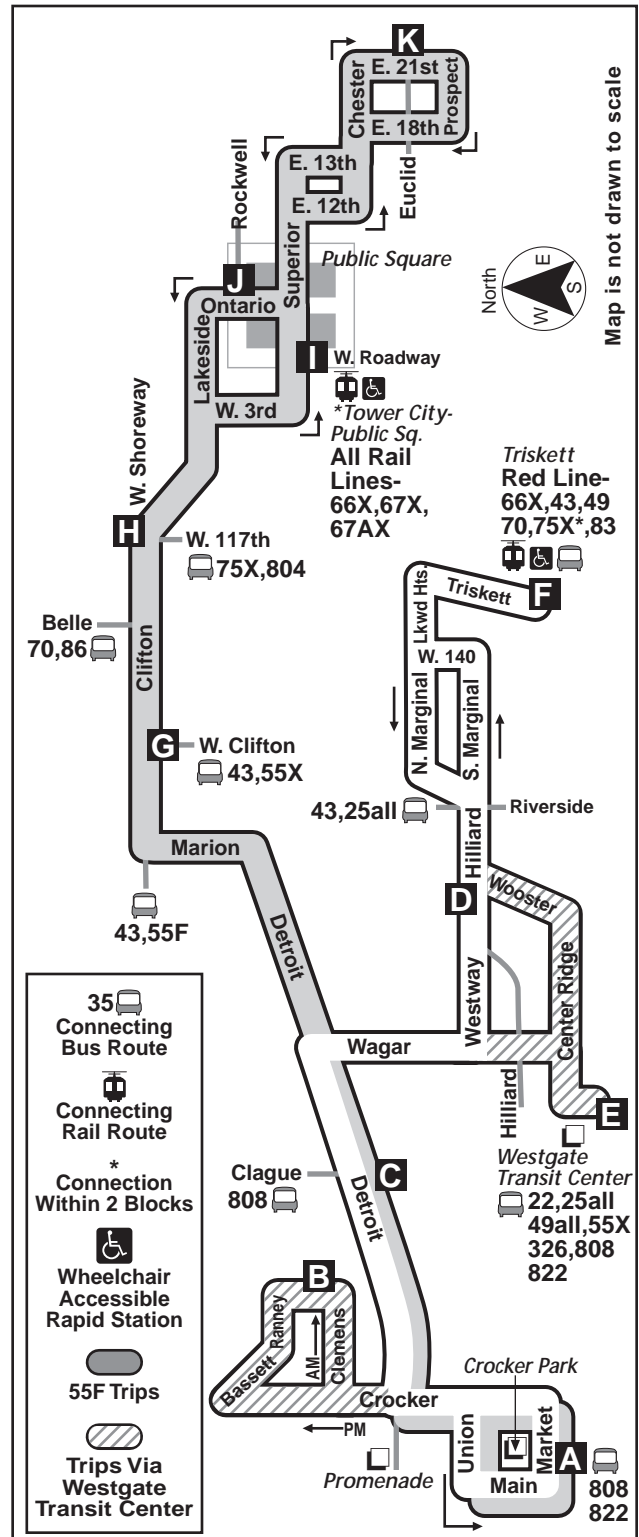

46

Rocky River- Westlake

Effective March 18, 2007

NOTE: Includes
#55F Gold Line / West Shore Flyer
Trips to and from downtown Cleveland.

DESTINATIONS:

Crocker Park
West Bay Plaza • Promenade
Westgate Transit Center
Westgate Shopping Center
Rockport Shopping Center
Triskett Rapid Station (Red Line)

Wheelchair Accessible

For more information,
call the RTAnswerline at
(216) 621-9500
TDD (216) 781-4271

Greater Cleveland Regional Transit Authority
1240 West 6th Street • Cleveland, Ohio 44113-1331
www.rideRTA.com