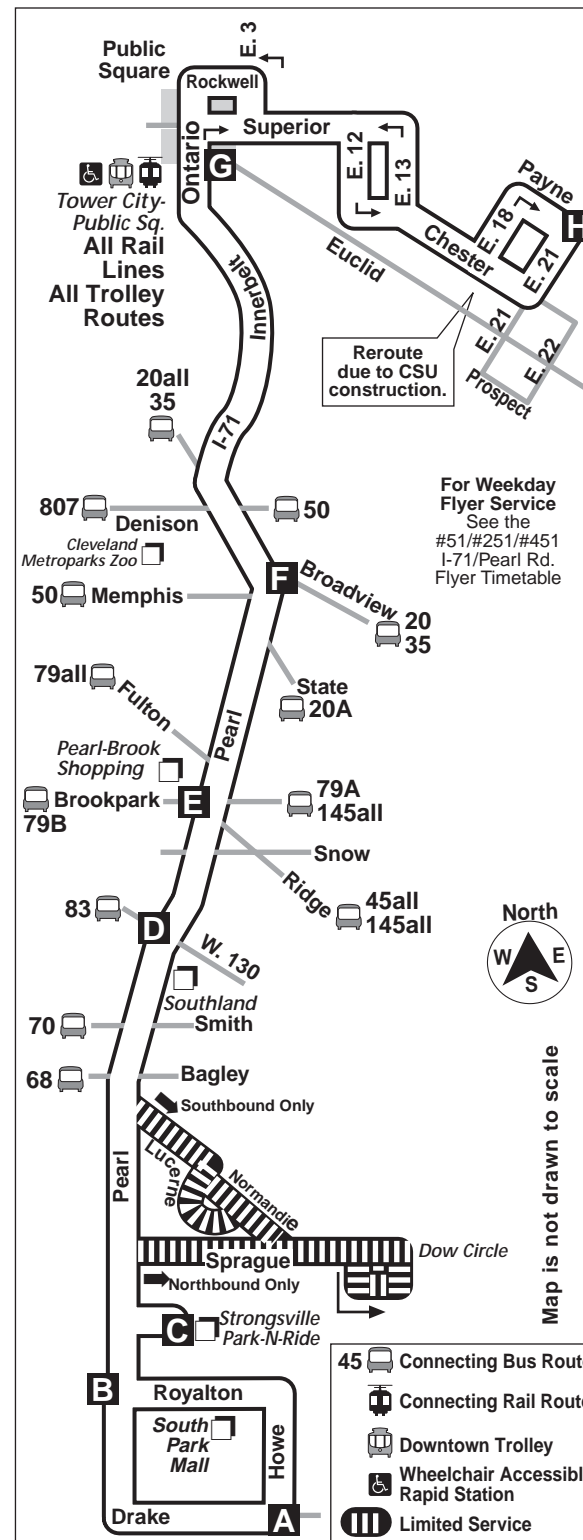

## Pearl

Effective March 18, 2007

**-NEW ROUTE-  
Due to CSU Construction**

Westfield Shopping Town – South Park  
Cleveland Clinic  
Kaiser Medical Center  
Strongsville Park-N-Ride  
Southland Shopping Center  
Pearl Brook Shopping Center  
Cleveland Metroparks Zoo & Rainforest  
Tower City Center  
Greyhound  
Cleveland State University

 **Wheelchair Accessible**

For more information,  
call the RTAnswerline at  
(216) 621-9500  
TDD (216) 781-4271

Greater Cleveland Regional Transit Authority  
1240 West 6th Street • Cleveland, Ohio 44113-1331  
[www.rideRTA.com](http://www.rideRTA.com)

Scheduled times are subject to traffic and weather conditions

H - Via Howe-Royalton.  
(All other trips via Pearl-Drake.)

D - Arrive or leave Dow Circle  
L - Arrive or leave Southland

Until January 2008, the one-way cash fare is \$1.50, \$.60 with an RTA ID Card or Medicare Card. RTA ID Cards are issued to qualifying seniors, disabled persons, or Medicare Cardholders. Please have exact fare ready, drivers carry no change.

H- Via Howe-Royalton.  
All other trips via Pearl-Drake.

Scheduled times are subject to traffic and weather conditions

RTA operates holiday service on the following days:  
New Year's Day, Memorial Day, Independence Day,  
Labor Day, Thanksgiving Day and Christmas Day.