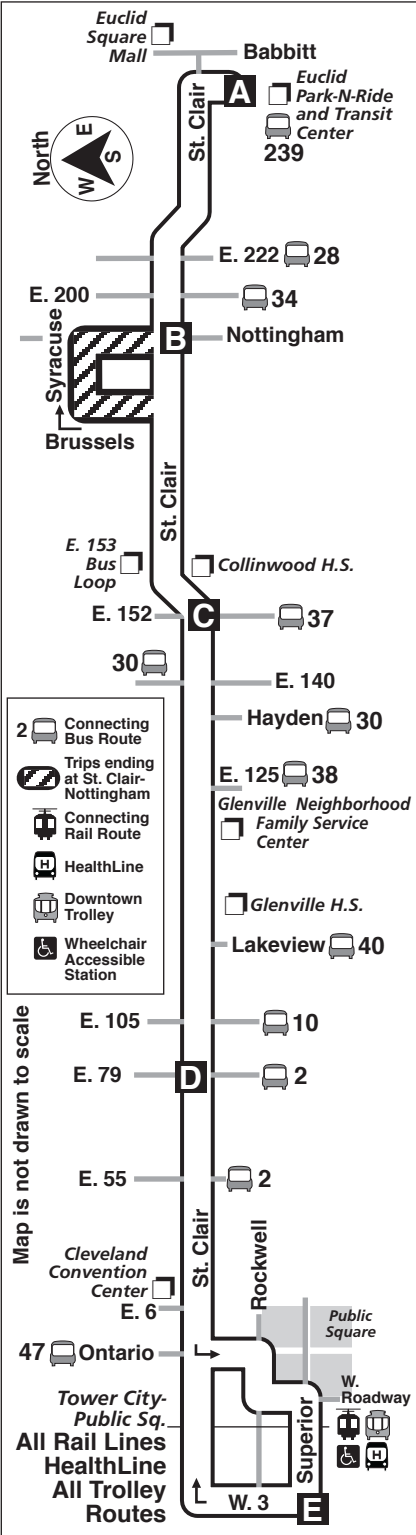

1

St. Clair

Effective April 4, 2010

DESTINATIONS:

- Euclid Park-N-Ride & Transit Center
- Five Points
- Glenville Neighborhood Family Service Center
- J. Glen Smith Health Center
- Glenville Towne Center
- Glenville Plaza
- Cultural Gardens
- Goodrich-Gannett Neighborhood Center
- Galleria
- Cleveland Convention Center
- Tower City

 **Wheelchair Accessible**

For more information,
call the RTAnswerline at
(216) 621-9500
TDD (216) 781-4271

Greater Cleveland Regional Transit Authority
1240 West 6th Street ♣ Cleveland, Ohio 44113-1331
rideRTA.com

Scheduled times are subject to traffic and weather conditions.

Trips that begin or end at St. Clair- East 152 travel to or from the East 153rd Bus Loop.

S - Trip operates on school days only.
S* - Trip originates from E. 55, operates on school days only