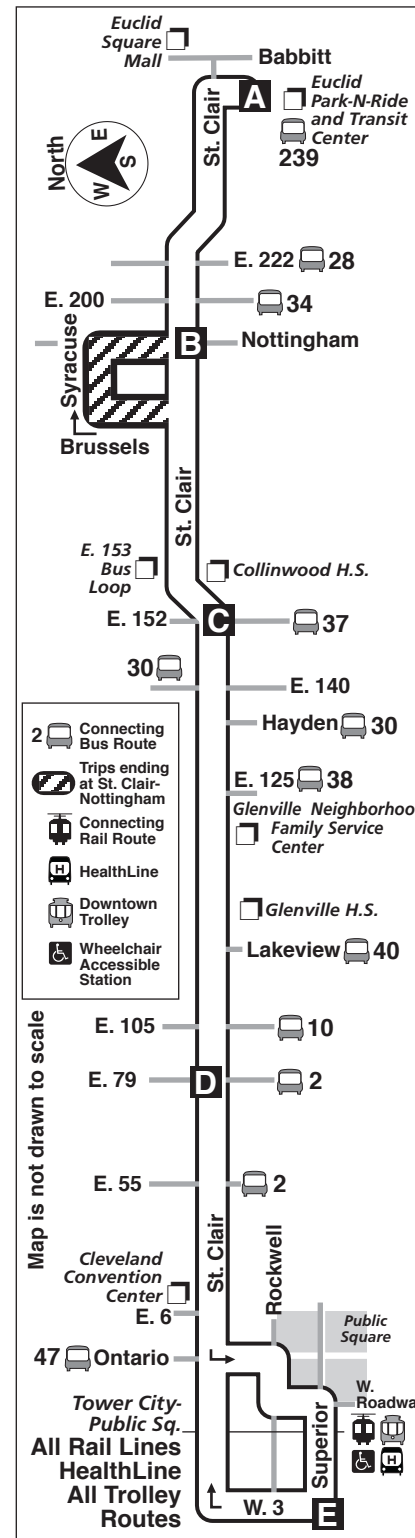

1

St. Clair

Effective April 4, 2010

DESTINATIONS:

- Euclid Park-N-Ride & Transit Center
- Five Points
- Glenville Neighborhood Family Service Center
- J. Glen Smith Health Center
- Glenville Towne Center
- Glenville Plaza
- Cultural Gardens
- Goodrich-Gannett Neighborhood Center
- Galleria
- Cleveland Convention Center
- Tower City

Wheelchair Accessible

For more information,
call the RTAnswerline at
(216) 621-9500
TDD (216) 781-4271

Greater Cleveland Regional Transit Authority
1240 West 6th Street ♣ Cleveland, Ohio 44113-1331
rideRTA.com