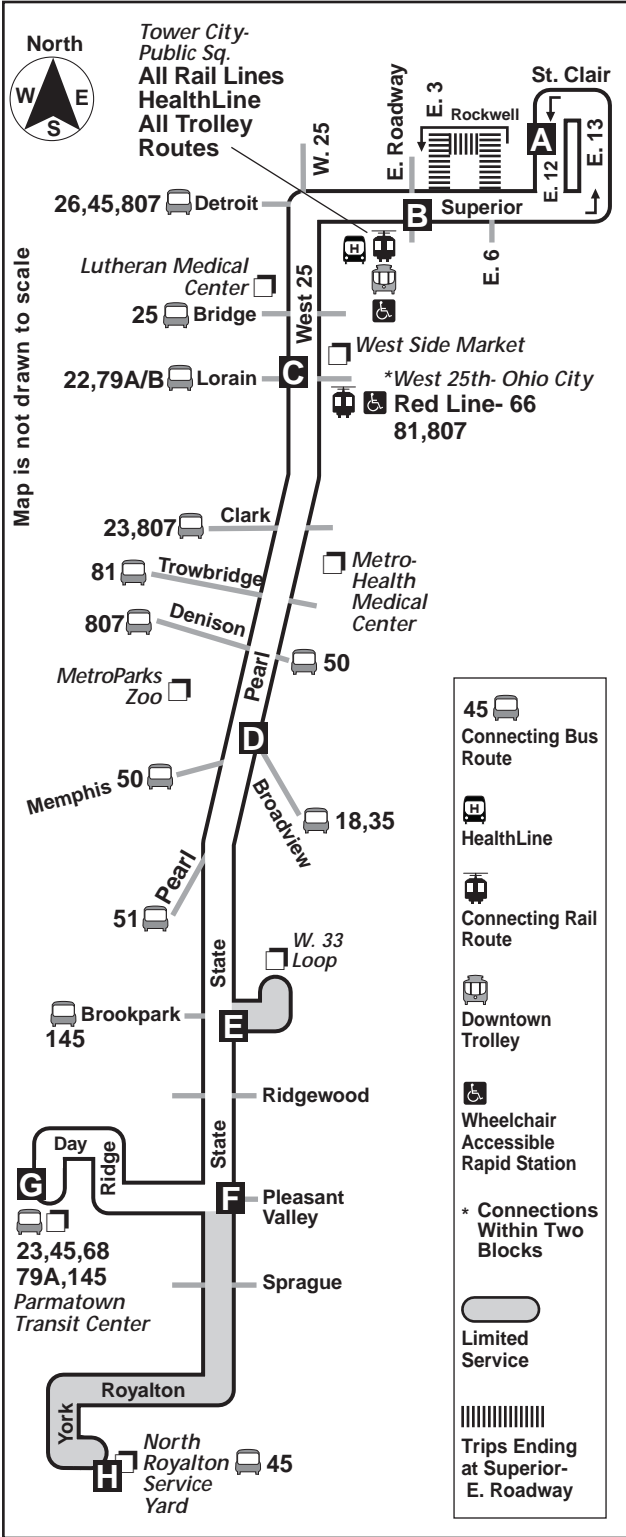

20A

West 25 State

Effective March 22, 2009

See #35 Timetable for additional service on West 25th Street.

DESTINATIONS:

- North Royalton Service Yard
- Parma Community Hospital
- Parmatown Transit Center
- MetroPark Zoo
- MetroHealth Medical Center
- West Side Market
- Lutheran Medical Center
- Tower City

Wheelchair Accessible

For more information,
call the RTAnswerline at
(216) 621-9500
TDD (216) 781-4271

Greater Cleveland Regional Transit Authority
1240 West 6th Street • Cleveland, Ohio 44113-1331
rideRTA.com