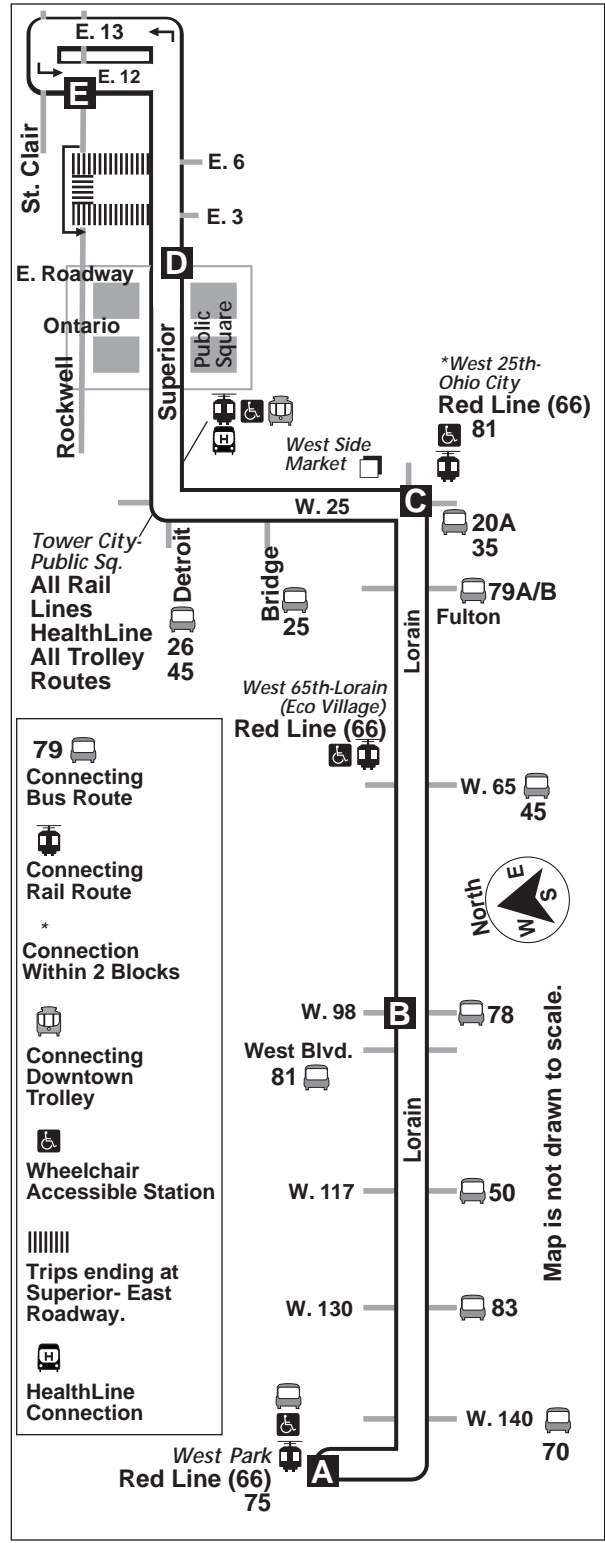

22 Lorain Ave.

Effective October 26, 2009
Revised

DESTINATIONS:

- West Park Rapid Station
- Westown Square Shopping Center
- West 65th/Lorain Rapid Station
  (Eco-Village)
- West Side Market
- West 25th- Ohio City Rapid Station
- Lutheran Medical Center
- Tower City

Wheelchair Accessible

For more information,
call the RTAnswerline at
(216) 621-9500
TDD (216) 781-4271

Greater Cleveland Regional Transit Authority
1240 West 6th Street • Cleveland, Ohio 44113-1331
rideRTA.com