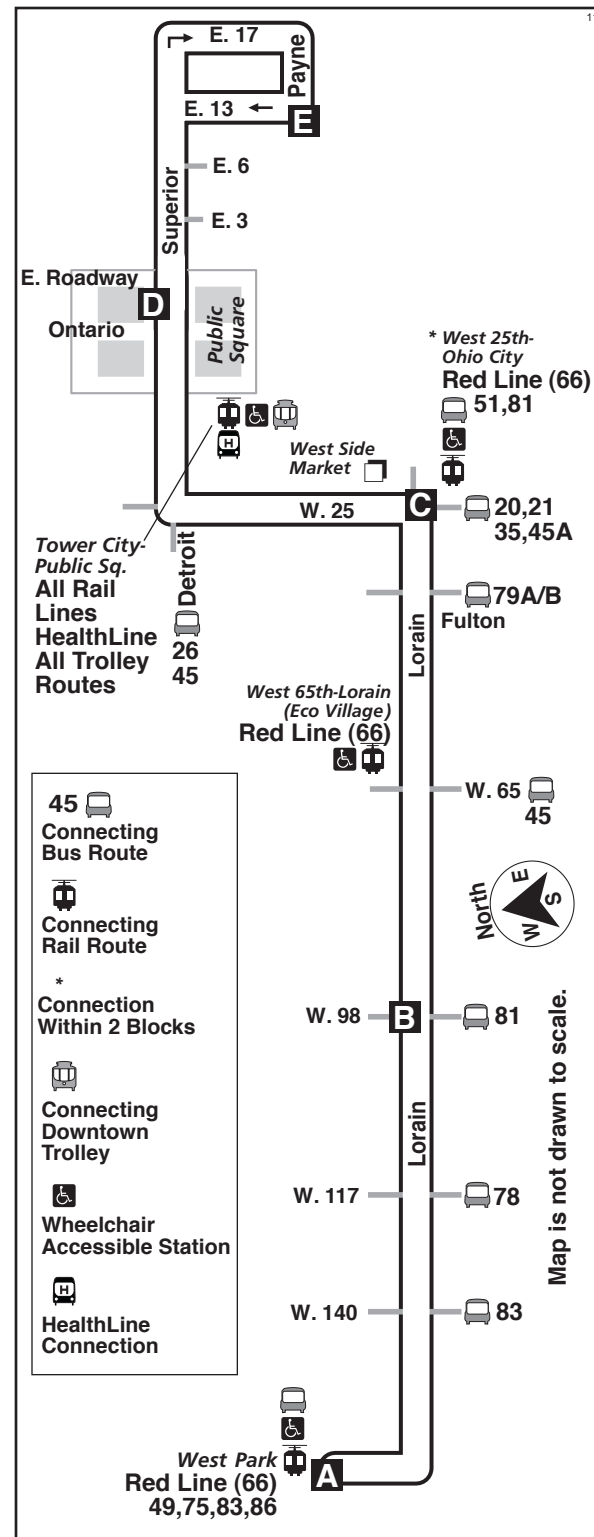

22 Lorain Ave.

Effective January 8, 2012

DESTINATIONS:

West Park Rapid Station
 Westown Square Shopping Center
 West 65th/Lorain Rapid Station
 (Eco-Village)
 West Side Market
 West 25th- Ohio City Rapid Station
 Lutheran Medical Center
 Tower City

Wheelchair Accessible

For more information,
 call the RTAnswerline at
 (216) 621-9500
 TDD (216) 781-4271

Greater Cleveland Regional Transit Authority
 1240 West 6th Street • Cleveland, Ohio 44113-1331
 rideRTA.com

RTA operates holiday service on the following days:
 New Year's Day, Memorial Day, Independence Day,
 Labor Day, Thanksgiving Day and Christmas Day.