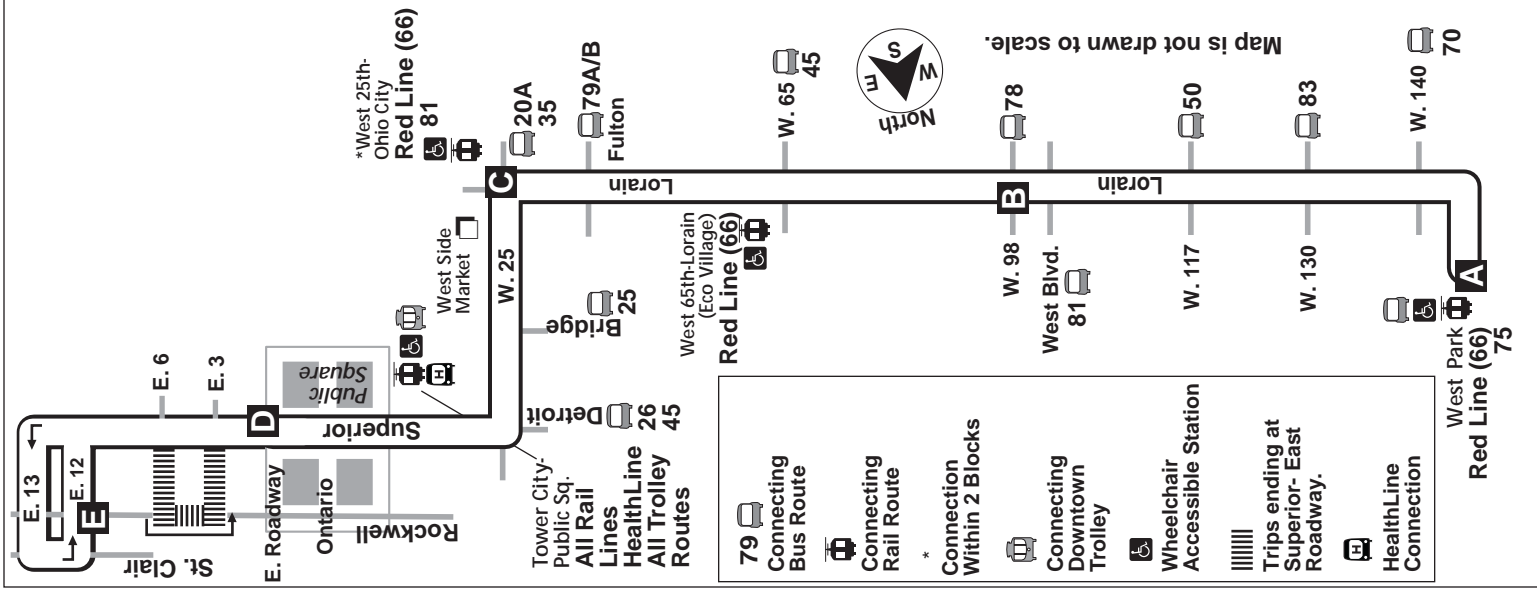

### DESTINATIONS:

- West Park Rapid Station
- Westown Square Shopping Center
- West 65th/Lorain Rapid Station  
(Eco-Village)
- West Side Market
- West 25th- Ohio City Rapid Station
- Lutheran Medical Center
- Tower City

S Trip operates on school days only.

S\* Trip originates from W. 65th. Operates on school days only.

S^ Trip originates from Viola- W. 140th. Operates on school days only.

Scheduled times are subject to traffic and weather conditions.

RTA operates holiday service on the following days:  
 New Year's Day, Memorial Day, Independence Day,  
 Labor Day, Thanksgiving Day and Christmas Day.