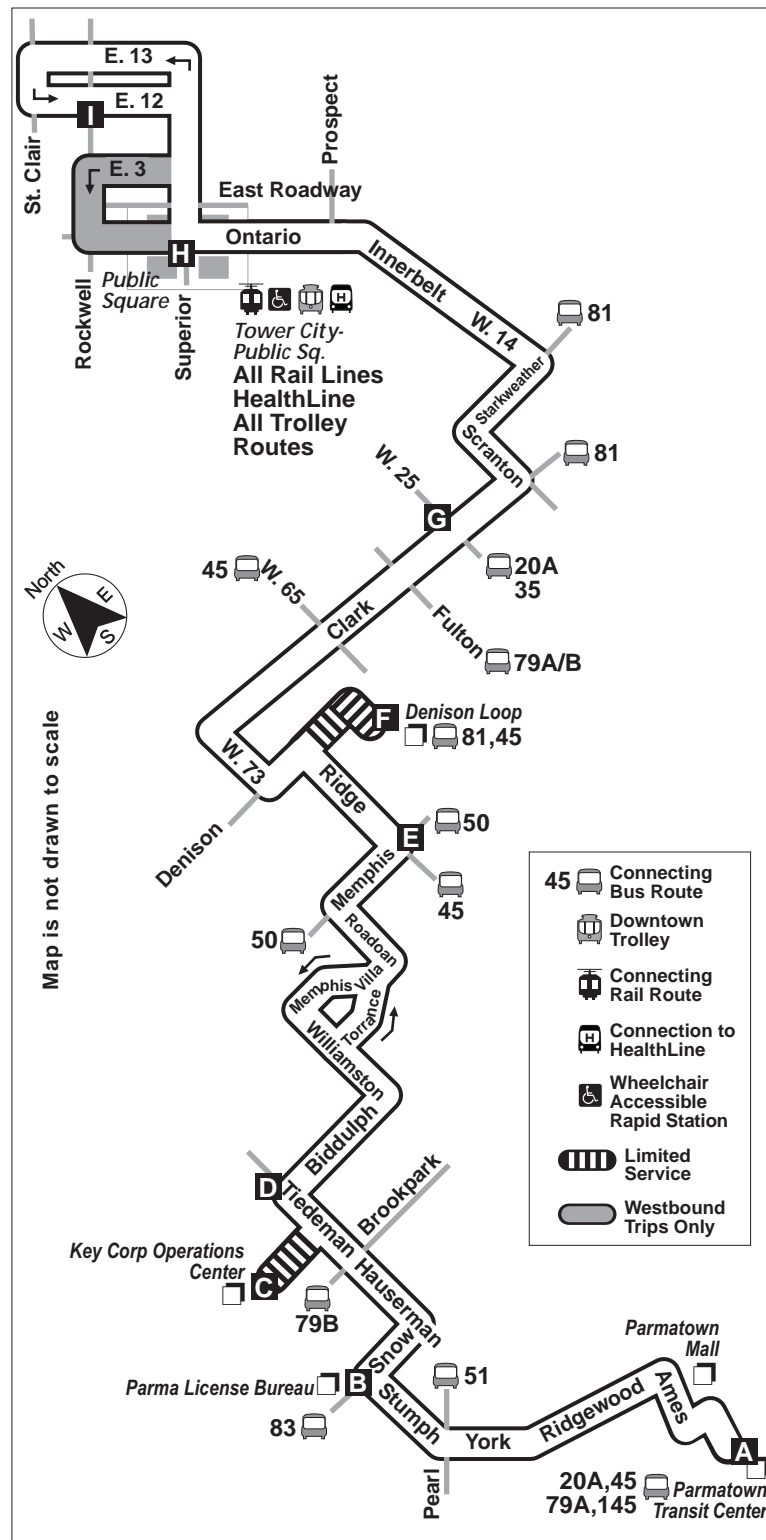

23

Clark - Ridge

Effective September 20, 2009

DESTINATIONS:

Parmatown Mall
 Snowville Shopping Center
 Parma License Bureau
 Keybank Operations Center
 Plain Dealer Tiedeman
 Grace Hospital
 Progressive Field
 Quicken Loans Arena
 Tower City
 Downtown Cleveland

 **Wheelchair Accessible**

For more information,
 call the RTA Answerline at
 (216) 621-9500
 TDD (216) 781-4271

Greater Cleveland Regional Transit Authority
 1240 West 6th Street • Cleveland, Ohio 44113-1331
rideRTA.com

RTA operates holiday service on the following days:
 New Year's Day, Memorial Day, Independence Day,
 Labor Day, Thanksgiving Day and Christmas Day.