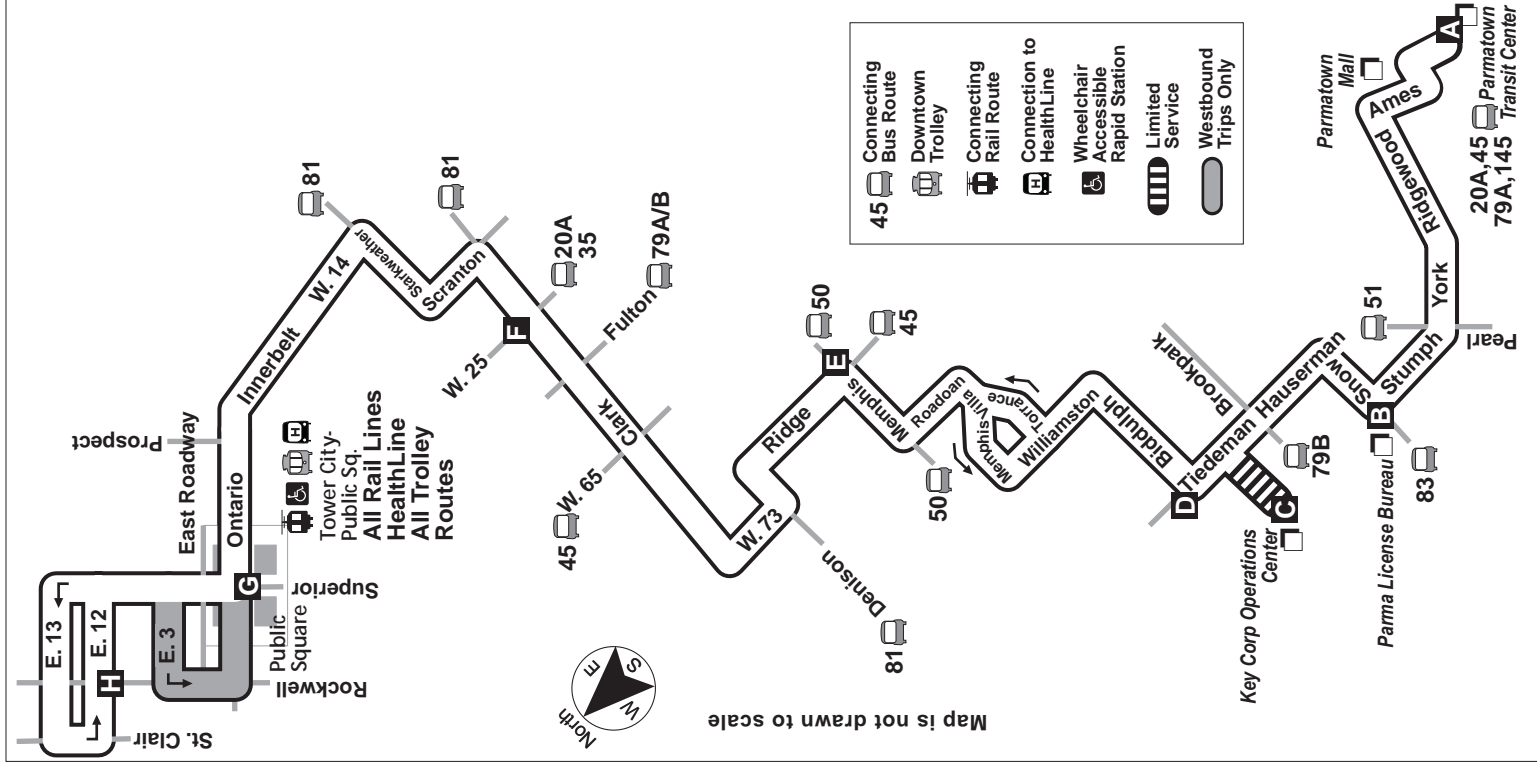

23

Clark - Ridge

Effective December 13, 2009

DESTINATIONS:

- Parmatown Mall
- Snowville Shopping Center
- Parma License Bureau
- Keybank Operations Center
- Plain Dealer Tiedeman
- Grace Hospital
- Progressive Field
- Quicken Loans Arena
- Tower City
- Downtown Cleveland

Wheelchair Accessible

For more information,
call the RTA's hotline at
(216) 621-9500
TDD (216) 781-4271

Greater Cleveland Regional Transit Authority
1240 West 6th Street • Cleveland, Ohio 44113-1331
rideRTA.com

23

SUNDAY/HOLIDAY

23

East

West

BUS LEAVES OR ARRIVES AT	East					West					A	
	A	B	D	E	F	G	F	E	D	B		
7 AM	No	No	729	737	751	805	810	820	834	841	849	858
8 AM	No	No	829	837	851	905	910	920	934	941	949	958
9 AM	912	921	929	937	951	1005	1010	1020	1034	1041	1049	1058
10 AM	1012	1021	1029	1037	1051	1105	1110	1120	1134	1141	1149	1158
11 AM	1112	1121	1129	1137	1151	1205	1210	1220	1234	1241	1249	1258
12 PM	1212	1221	1229	1237	1251	105	110	120	134	141	149	158
1 PM	112	121	129	137	151	205	210	220	234	241	249	258
2 PM	212	221	229	237	251	305	310	320	334	341	349	358
3 PM	312	321	329	337	351	405	410	420	434	441	449	458
4 PM	412	421	429	437	451	505	510	520	534	541	549	558
5 PM	512	521	529	537	551	605	610	620	634	641	649	658
6 PM	612	621	629	637	651	705						

RTA operates holiday service on the following days: New Year's Day, Memorial Day, Independence Day, Labor Day, Thanksgiving Day and Christmas Day.